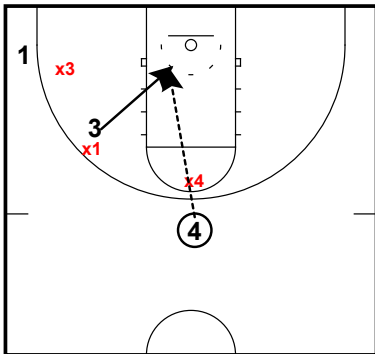

Half Court Motion Offense

Texas Tech Red Raiders

Motion- Attacking the Switch- Flare Screen,
Seal, Dive
Concepts

One way of attacking the switch is to run **off-ball flare screen, seal, and dive** action.

This action can come from a 5 out set that has become popular in the NBA.

Motion- Attacking the Switch- Flare Screen,
Seal, Dive
Concepts

After setting the back screen, 3 seals the defender on the outside and then dives to the rim.