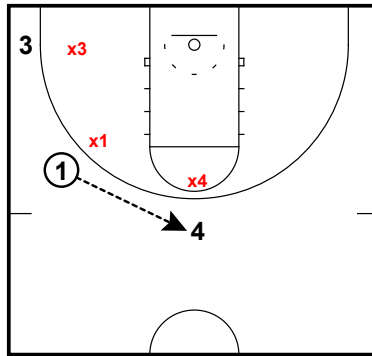

1 reverses ball to trail big.

Motion- Attacking the Switch- Flare Screen,
Seal, Dive
Concepts