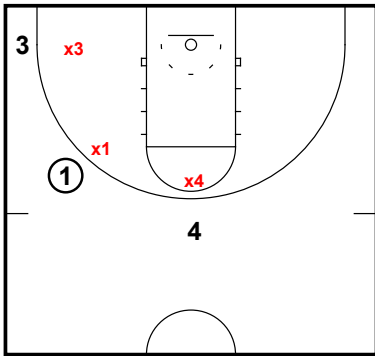

Half Court Motion Offense

Texas Tech Red Raiders

Motion- Attacking the Switch- Flare Screen,
Seal, Dive
Concepts

One way of attacking the switch is to run **off-ball flare screen, seal, and dive** action.

This action can come from a 5 out set that has become popular in the NBA.

Motion- Attacking the Switch- Flare Screen,
Seal, Dive
Concepts

After setting the back screen, 3 seals the defender on the outside and then dives to the rim.