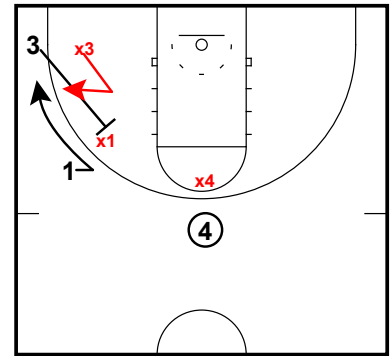

3 flare screens for 1.