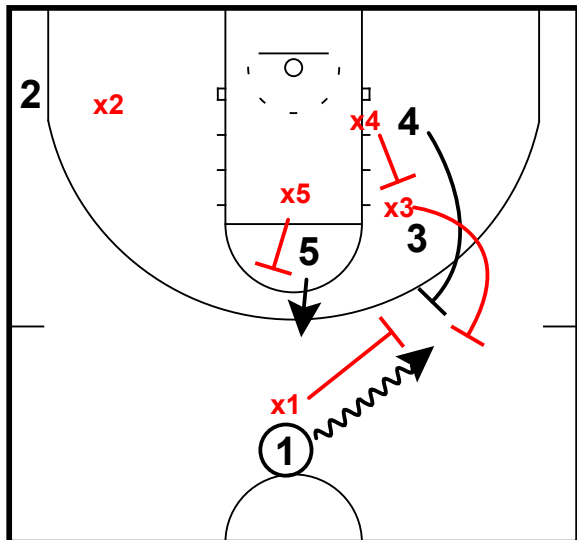

Baylor Defense

Baylor vs Kansas State

Switching Out/Good Ball Pressure

Defense switches on all screens

Switching Out/Good Ball Pressure

Help defenders stunt on drive

Switching Out/Good Ball Pressure

X1 gets to help line
X5 helps on drive