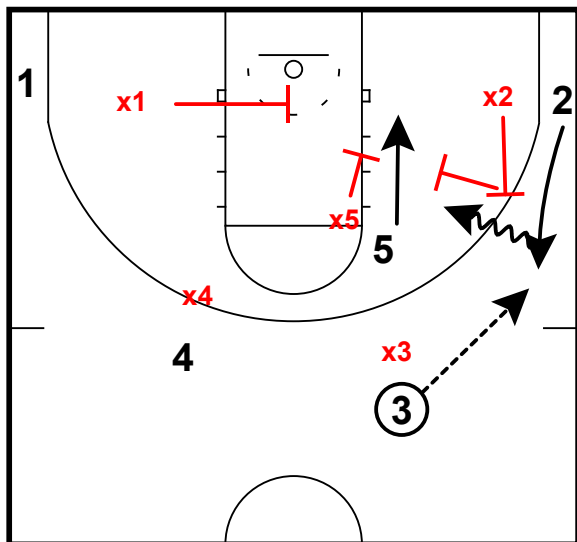

Baylor Defense

Baylor vs Kansas State

Switching Out/Good Ball Pressure

Defense switches on all screens

Switching Out/Good Ball Pressure

Help defenders stunt on drive

Switching Out/Good Ball Pressure

X1 gets to help line
X5 helps on drive