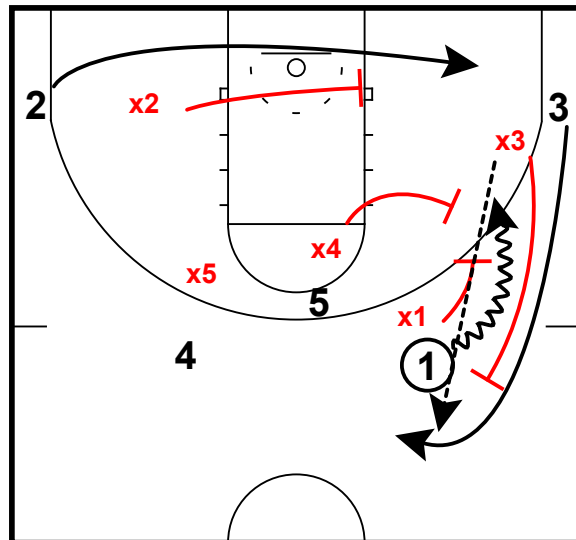

Baylor Defense

Baylor vs Kansas State

Switching Out/Good Ball Pressure

Defense switches on all screens

Switching Out/Good Ball Pressure

Help defenders stunt on drive

Switching Out/Good Ball Pressure

X1 gets to help line
X5 helps on drive