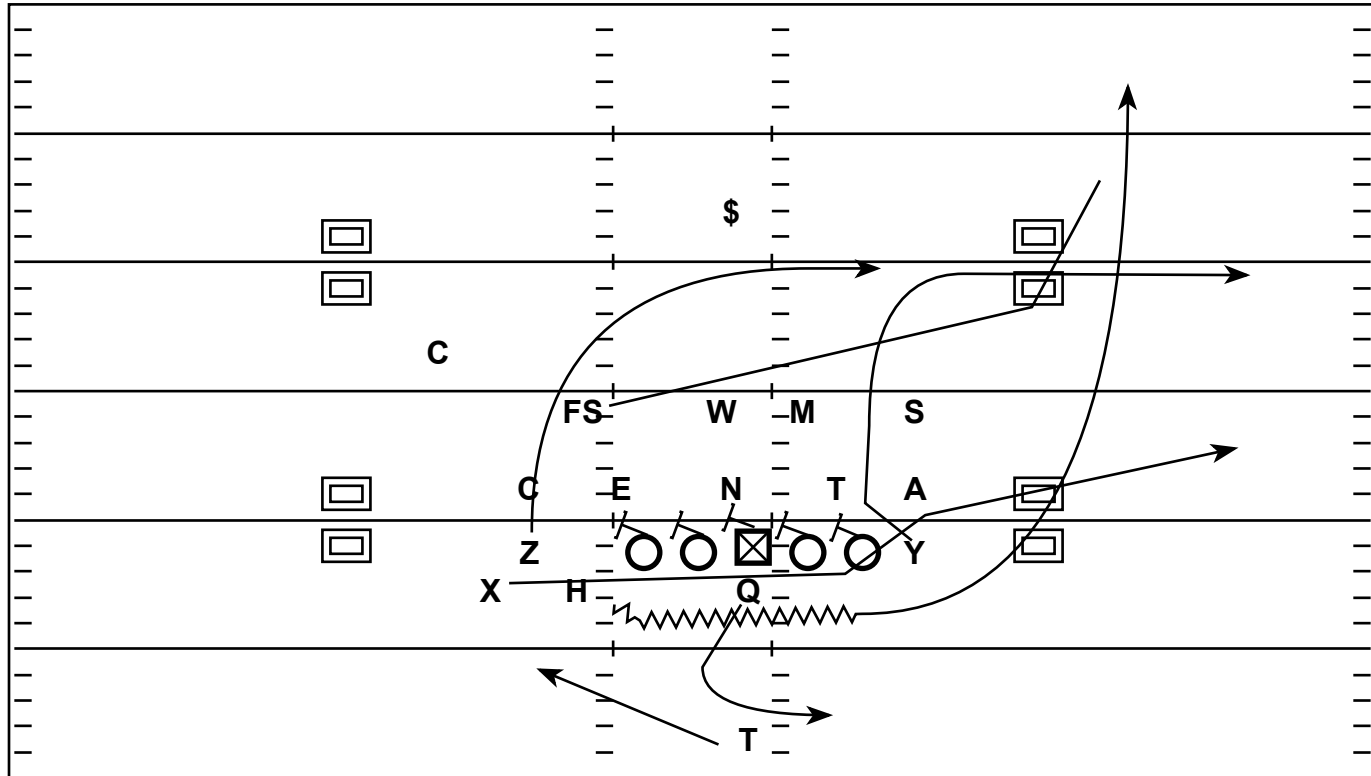

3x1 Nub Cluster Smoke: PAP Flood v. Atlanta Falcons

Quarter	Time	D & D	YD Line	Hash	Score
4th	10:02	2 - 8	-49	R	24 - 9

Strategy: Overload One Side of the Field making it easier for the QB. Get him moving as a run threat.

QB Progression/Read: Peek the Wheel - Read Low to High (Flat to Deep Out)
Use the Over as a Checkdown

X - Bluff to Flat

H - Motion to Wheel

Y - Inside Release to Deep Out

Z - Over

T - Wide Play-Action Fake