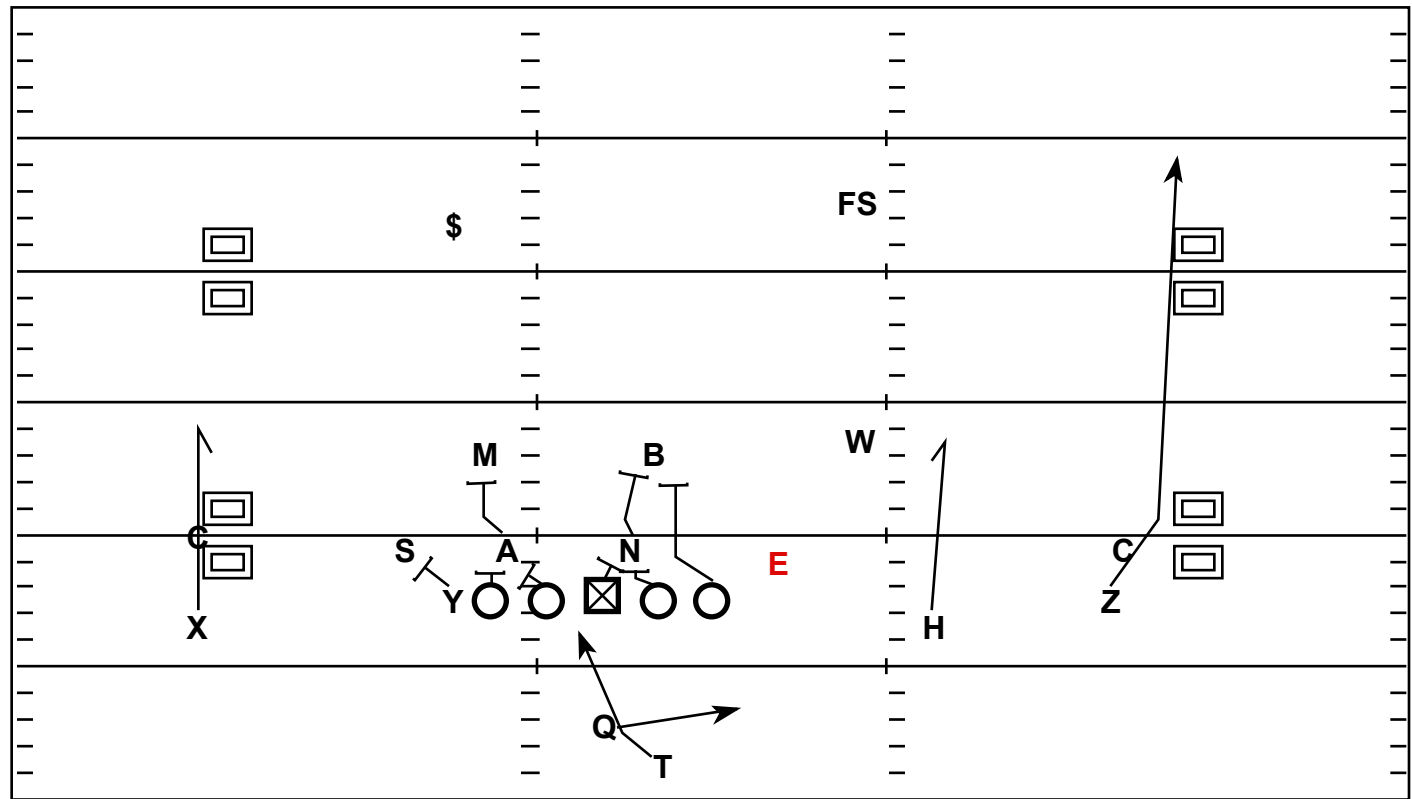

# 2x2 Attached: IZ Read w/ Hitches

| Quarter | Time  | D & D  | YD Line | Hash | Score   |
|---------|-------|--------|---------|------|---------|
| 3rd     | 14:52 | 1 - 10 | -36     | L    | 14 - 14 |

Strategy: QB Run Read Threat mixed with a Post-Snap RPO to put the Will Linebacker in Conflict

QB Progression/Read: Read Backside EMLOS then 2nd Level Alley Defender for the RPO

X - Hitch

H - Hitch

Y - Inside Drive Sam Linebacker

Z - MOR Vertical

T - Inside Zone

LT - Combo Anchor to Mike Linebacker

LG - Combo Anchor to Mike Linebacker

C - Combo Nose to Buck Linebacker

RG - Combo Nose to Buck Linebacker

RT - Sift B-Gap to MDM