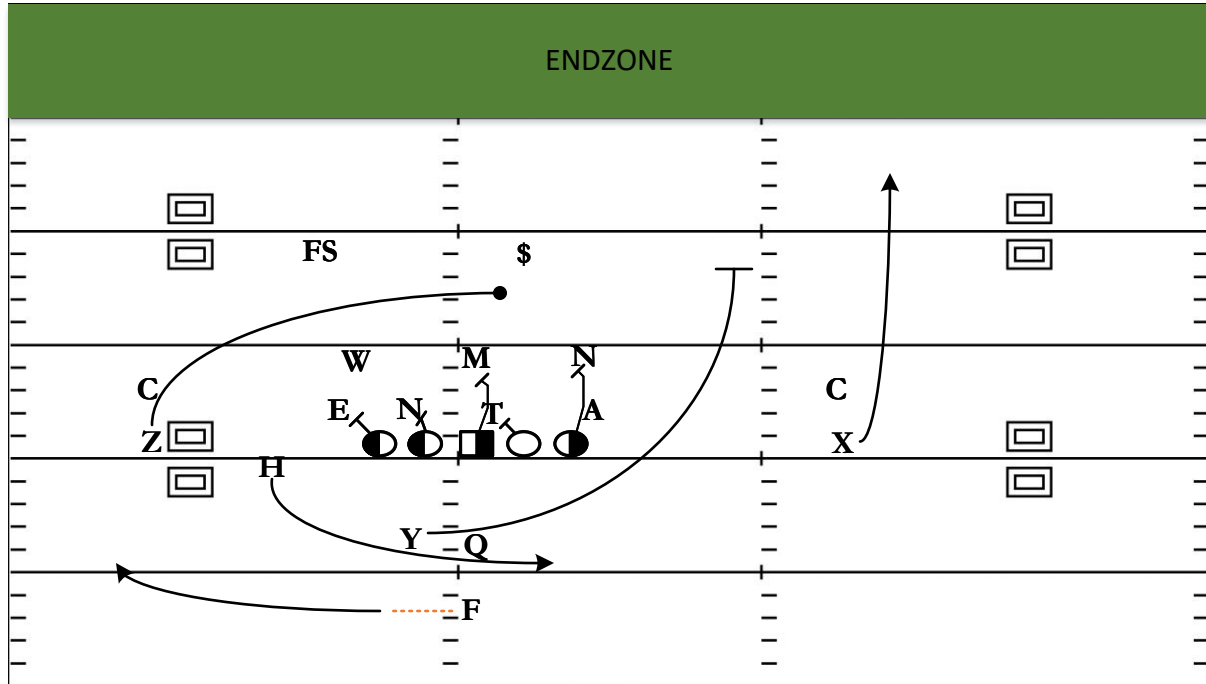

# Split Backs: Statue of Liberty End Around

QTR	TIME	D & D	YD LINE	HASH	SCORE
1st	10:43	1 & 10	14	L	0 - 0

**STRATEGY:** Great Statue of Liberty Variation faking the throw to the Swing, only to hand it off to the End Around player.

**QB READS & PROGRESSION:** Statue of Liberty Fake Throw Swing to Hand Off Behind your back to End Around

<b>X</b>	Distration Run-Off	<b>LT</b>	Inside Drive to Seal Defensive End
<b>H</b>	End Around	<b>LG</b>	Inside Drive to Seal 3-Tech Nose
<b>Y</b>	Work Across OL to Lead MDM	<b>C</b>	Check A-Gap to Climb Up to Mike Linebacker
<b>Z</b>	Across Country Look to pick up late block	<b>RG</b>	Inside Drive to Seal Shaded Defensive Tackle
<b>F</b>	Out Motion To Distraktion Swing	<b>RT</b>	Release Inside End to Seal MDM Nickel to Mike