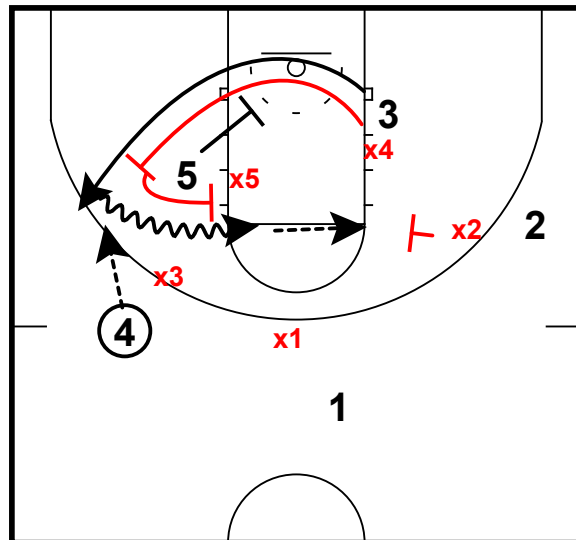

## Baylor vs Kansas State

Switch Floppy/No Over Help On Drive

X3 and X4 switch on cuts made by 3 and 4

Switch Floppy/No Over Help On Drive

X4 goes under screen  
No over help on middle drive  
X2 stunts and steals pass