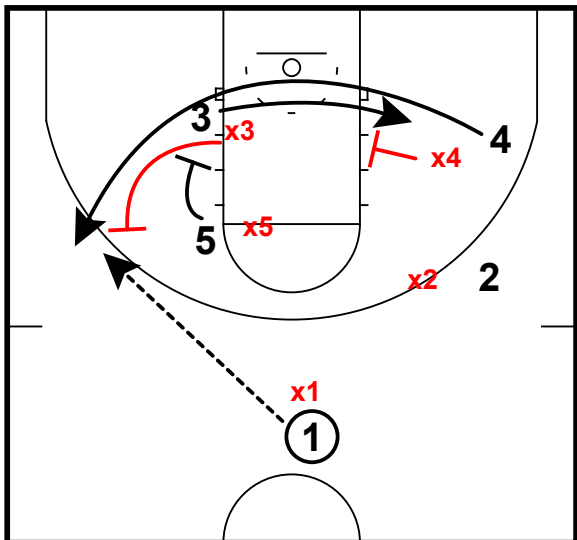

## Baylor vs Kansas State

Switch Floppy/No Over Help On Drive

X3 and X4 switch on cuts made by 3 and 4

Switch Floppy/No Over Help On Drive

X4 goes under screen  
No over help on middle drive  
X2 stunts and steals pass