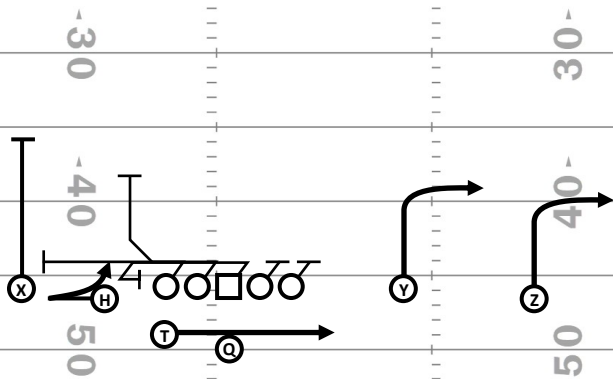

SOLID

DUAL COLD SOLID

QB RULES

Family: Screen

Concept: Run Action Tunnel Screen

Footwork:

- Ride the Mesh (Crow hops)
- Set, Plant, Throw

Take Snap, Ride the RB Mesh, Setup, throw
Hit Screen Man with a '4' Ball

Default Solid goes to OWR

POS	ROUTE	COACHING POINTS
X	TUNNEL	3 Steps up, Retrace stem working back in toward QB Look the Ball into your Hands Scrape Paint off of the Guards Ass Find the Tunnel
H	MDM	Block MDM over Screen Man Stem as Vertical as you can to Lift the Cover Down defender Aim for the I/S Shoulder of the Man over the Tunnel Runner
Y	ROLL	Run a Roll Route to occupy the Near Defender
Z	ROLL	Run a Roll Route to occupy the Near Defender
T	FAKE RUN	Full Speed, Flat and Fast across the QB's toes, Sell the Sweep

OTHER EXAMPLES

DUAL COLD SOLID H

TRIPS COLD SOLID