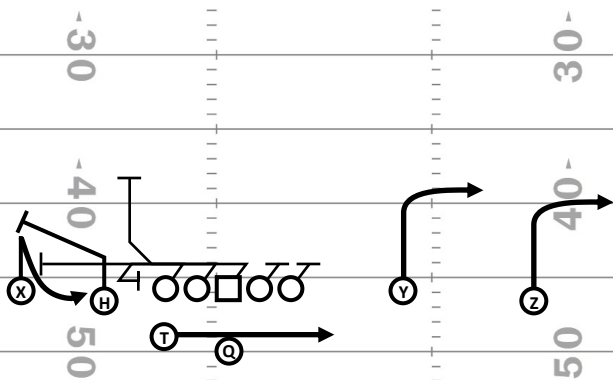

SOLID

DUAL COLD SOLID

QB RULES

Family: Screen

Concept: Run Action Tunnel Screen

Footwork:

- Ride the Mesh (Crow hops)
- Set, Plant, Throw

Take Snap, Ride the RB Mesh, Setup, throw
Hit Screen Man with a '4' Ball

Default Solid goes to OWR

POS	ROUTE	COACHING POINTS
X	TUNNEL	3 Steps up, Retrace stem working back in toward QB Look the Ball into your Hands Scrape Paint off of the Guards Ass Find the Tunnel
H	MDM	Block MDM over Screen Man Stem as Vertical as you can to Lift the Cover Down defender Aim for the I/S Shoulder of the Man over the Tunnel Runner
Y	ROLL	Run a Roll Route to occupy the Near Defender
Z	ROLL	Run a Roll Route to occupy the Near Defender
T	FAKE RUN	Full Speed, Flat and Fast across the QB's toes, Sell the Sweep

OTHER EXAMPLES

DUAL COLD SOLID H

TRIPS COLD SOLID