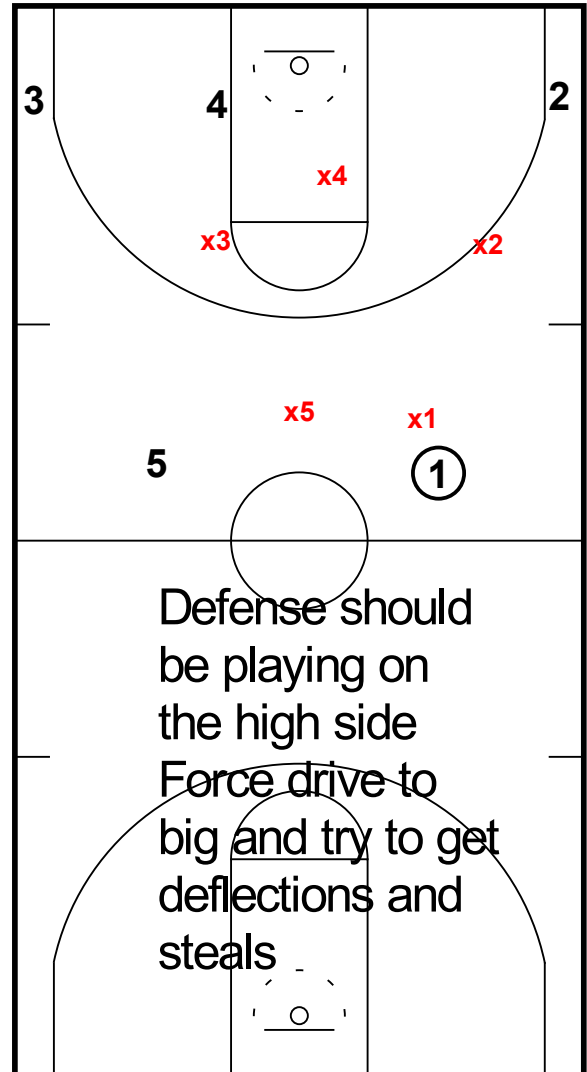

Half Court Alignment