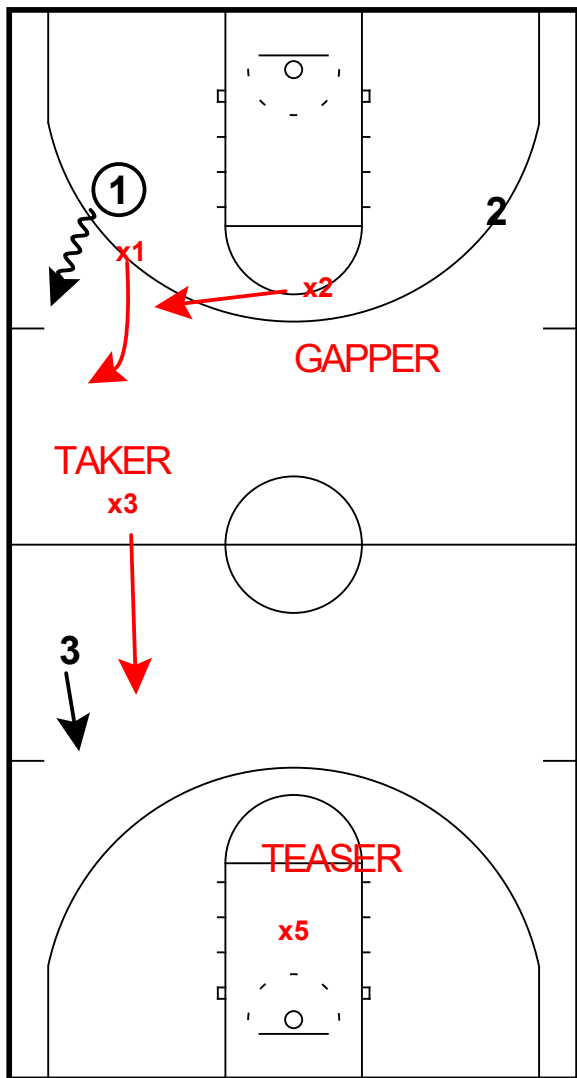

2-2-1 Press: The Press that created Dribble Drive Offense

Position Break Down

Defensive Positions