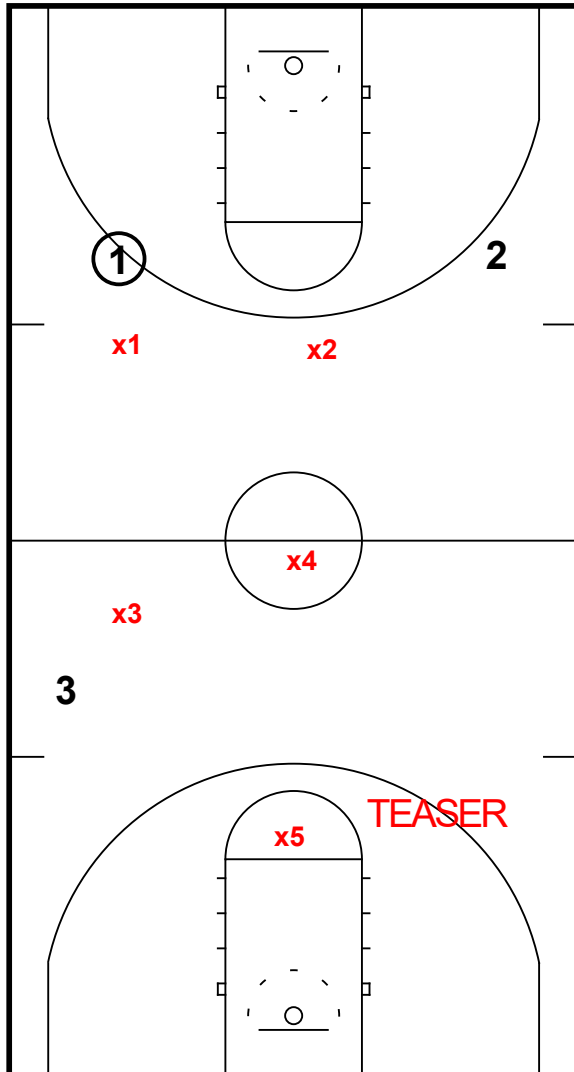

2-2-1 Press: The Press that created Dribble Drive Offense

Position Break Down

Defensive Positions