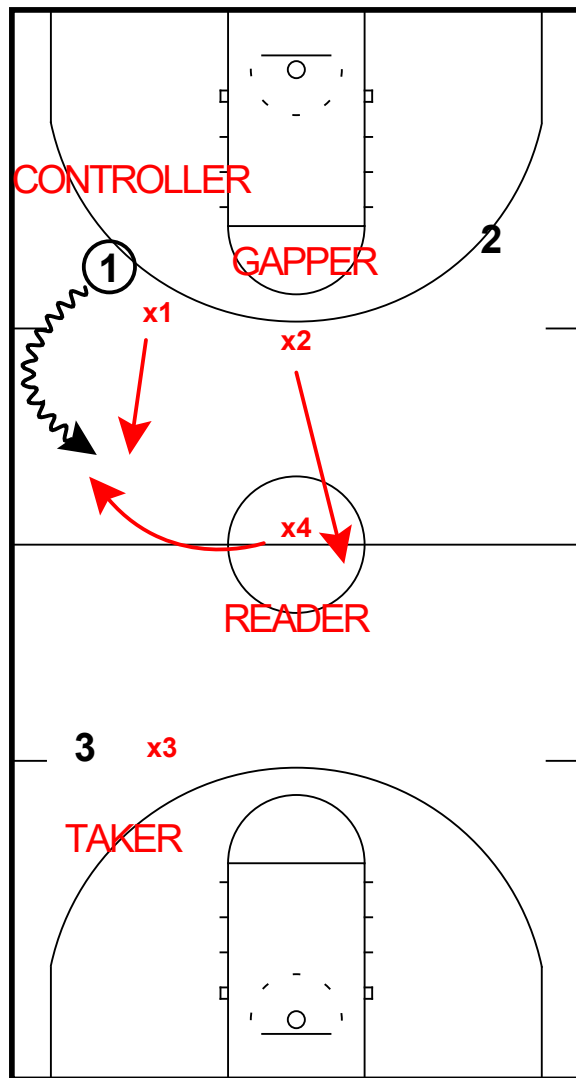

Defensive Positions

Taker - usually the worst defender
It is also recommended that you put your player that is in foul trouble at taker position
Cannot allow ball to be caught in front of them before the dribble
Taker needs to avoid sprinting up to trap ball handler on sideline
Must stay attached to 3 and not allow pass ahead

Reader - Should be your best athlete
Needs to be active - look to get steals and deflections
Must protect middle of court
On the hard dribble must be able to read and react to each situation
See It/Fix It!
Reader must sprint up to stop the ball if controller is beaten down the sideline
Gapper will then sprint to half court to take Reader's responsibilities