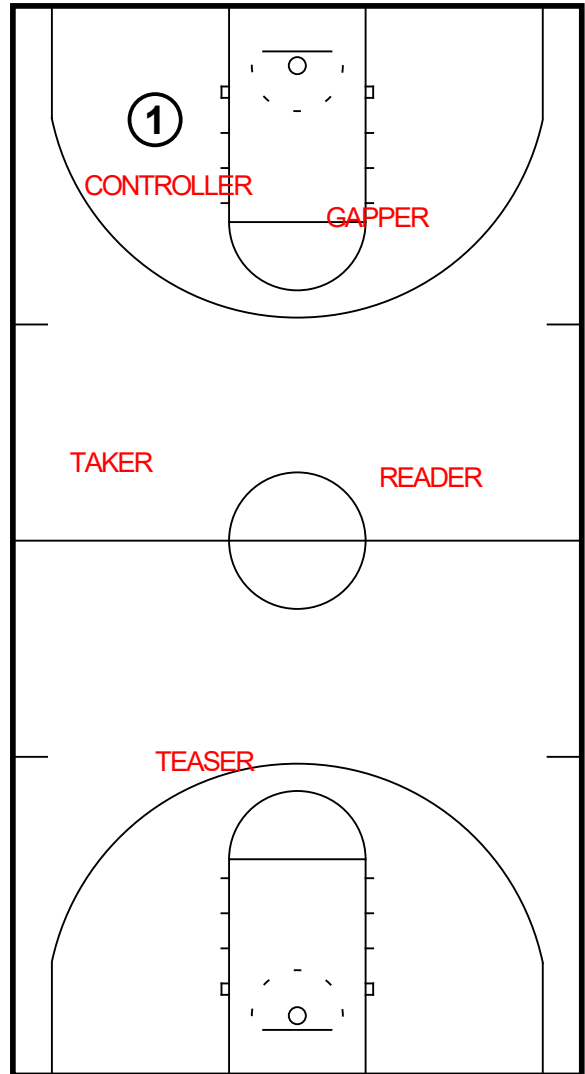

## Position Break Down

Defensive Positions

Defensive Positions

Controller - player that guards the ball  
 Can't allow ball handler to see the floor  
 Take away straight line drives and passes  
 Should turn the ball handler at least once  
 Should be your toughest player and best defender