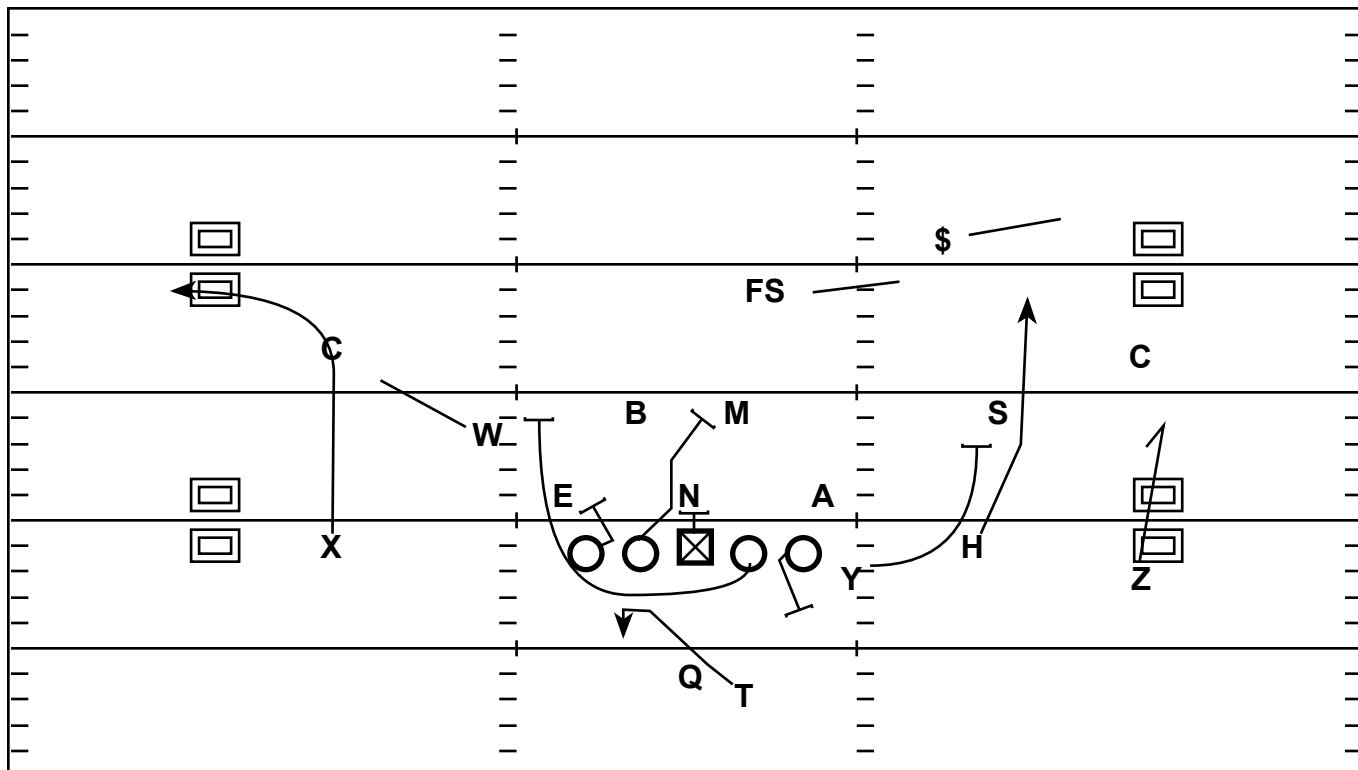

3x1 Wing: RB Screen Off Play-Action

Quarter	Time	D & D	YD Line	Hash	Score
1st	7:53	2 - 6	-35	M	3 - 3

Strategy: Use their common Play-Action to sell Pass and get flow away before hitting the RB on the Screen.

QB Progression/Read: Sell the Pass with your Eyes to the STR Side before flicking the Ball to the RB on the Screen.

X - Deep Out

H - Run Off Sam Linebacker

Y - Arc to Sam

Z - Hitch

T - Play-Action Mesh, Sell Blocking then turn around for Football, Follow Blocks

LT - Capture Man on End

LG - Chip Protect to Climb to Backside Inside Linebacker

C - Overtake Block Nose

RG - Sell Protect Pull before working up to 1st Inside Linebacker

RT - B to Hinge