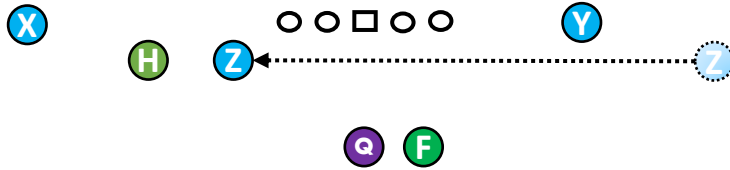

DEUCE

RANDOM EXTRA TEXT

Other logo here
OR SOCIAL #

MOTIONS

MOVE

ACROSS THE FORMATION – Z MOVE

JET

DEEP ACROSS FORMATION – H JET

PUSH

BACK PUSHES OUT WIDE – F PUSH

FLY

SHORT IN – H FLY

ORBIT

MOTION IN THEN OUT – Z YOYO

SHOOT

SHORT OUT – H SHOOT