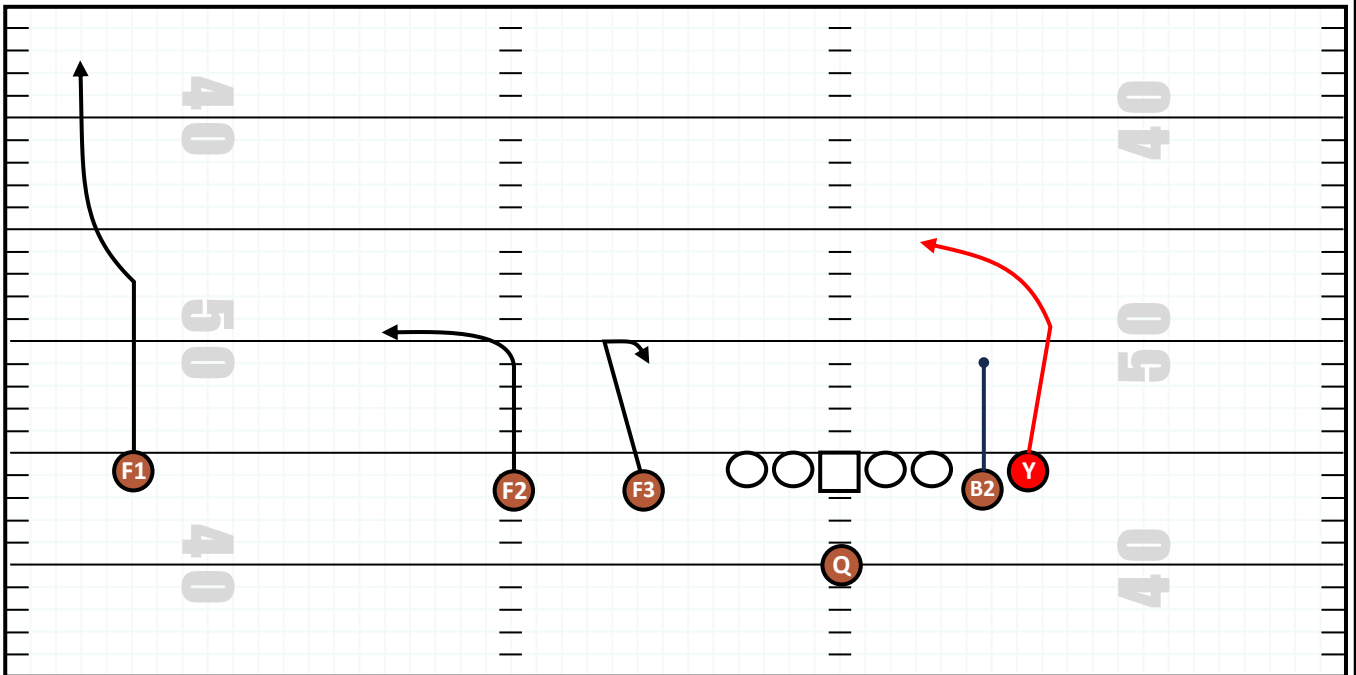

TE GLANCE

POS	ROUTE	COACHING POINTS
F1	MOR	MANDATORY OUTSIDE RELEASE GO RUN-OFF THE CB
F2	OMAHA	HARD VERTICAL STEM 4-STEP SPEED CUT OUT
F3	STICK	SPRAY RELEASE HOOK UP AT 5-YARDS, SHUFFLE AND SEARCH FOR OPEN GRASS
Y	GLANCE	5-STEPS VERTICAL WRAP THE HITCH AND BREAK INTO OPEN GRASS
B2	HITCH	FREE RELEASE 3-BIG 2-LITTLE AND HITCH UP

PROTECTION NOTES		QUARTERBACK NOTES
LT	PASS SET	GUN-3 DROP. PICK A SIDE READ. WITH ILB DISPLACEMENT TO THE FIELD ATTACK THE MIDDLE VOID WITH THE GLANCE.
LG	PASS SET	
OC	PASS SET	
RG	PASS SET	
RT	PASS SET	