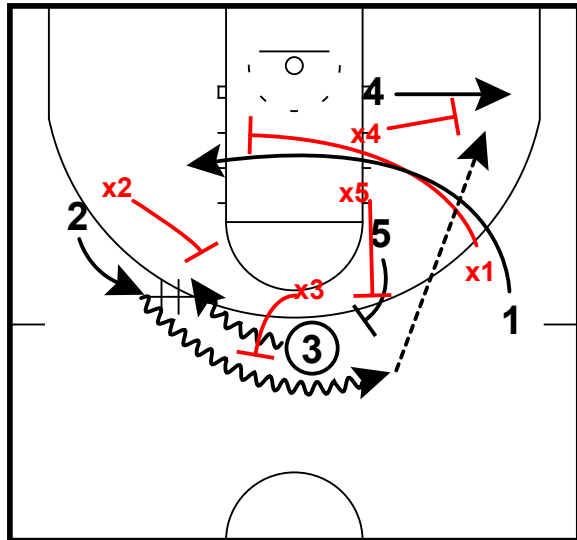

Baylor Defense

Baylor vs Kansas

Trail/Switch Weave

X3 trails screen

Trail/Switch Weave

Switch on Kansas weave which is their main action
Good contest on midrange jumper