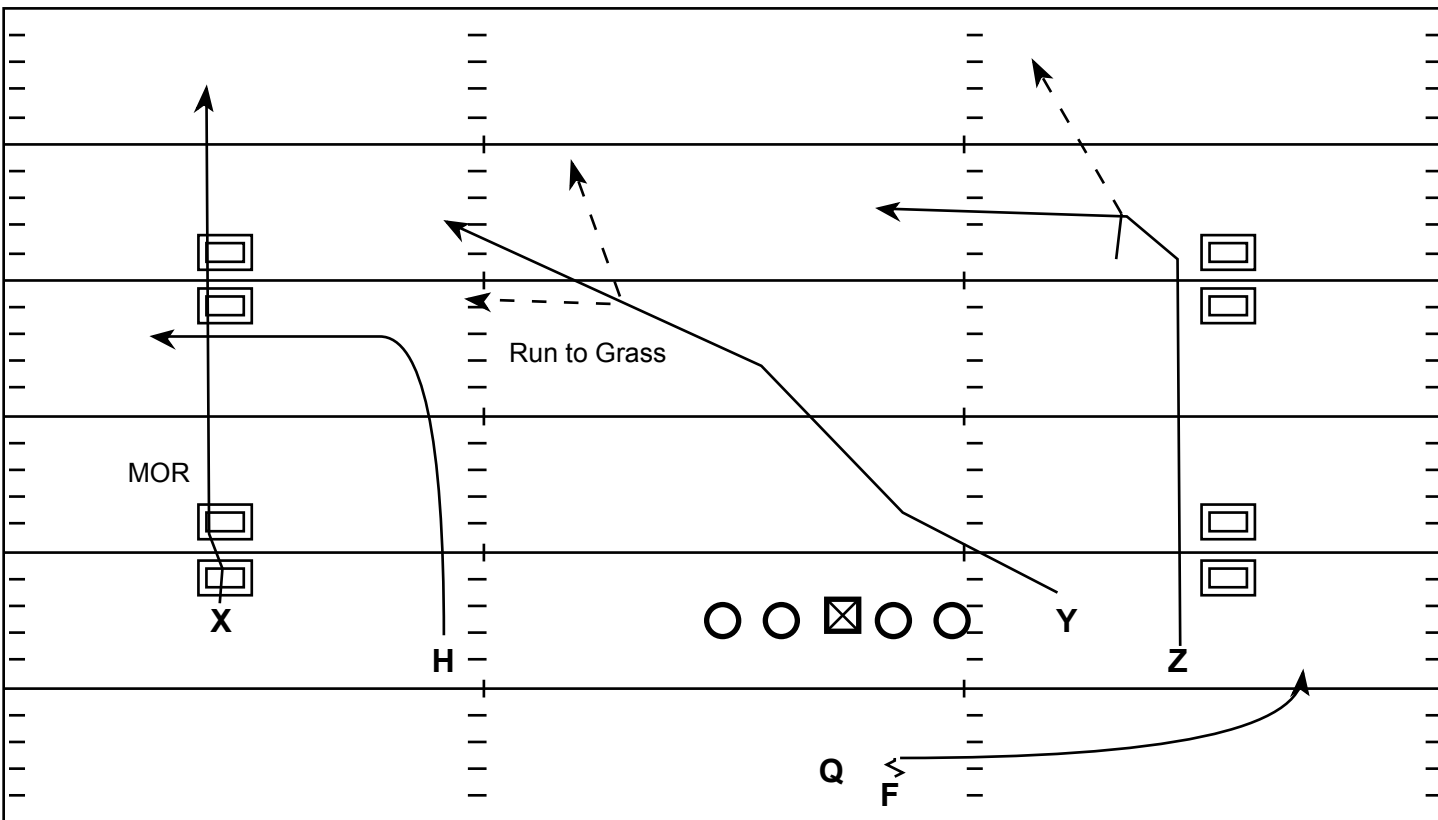

95 Y-Cross

QB Progression: Peek MOR Route - Deep Out - Cross - Post-Curl - RB Checkdown

#1: Must Outside Release Vertical

#2: Deep Out (8-10 Yards, break on 5th or 7th step)

BS #1: Post-Curl Option

BS #2: Cross

RB: Check Proction to Swing

OL: Settle & Sort Protection