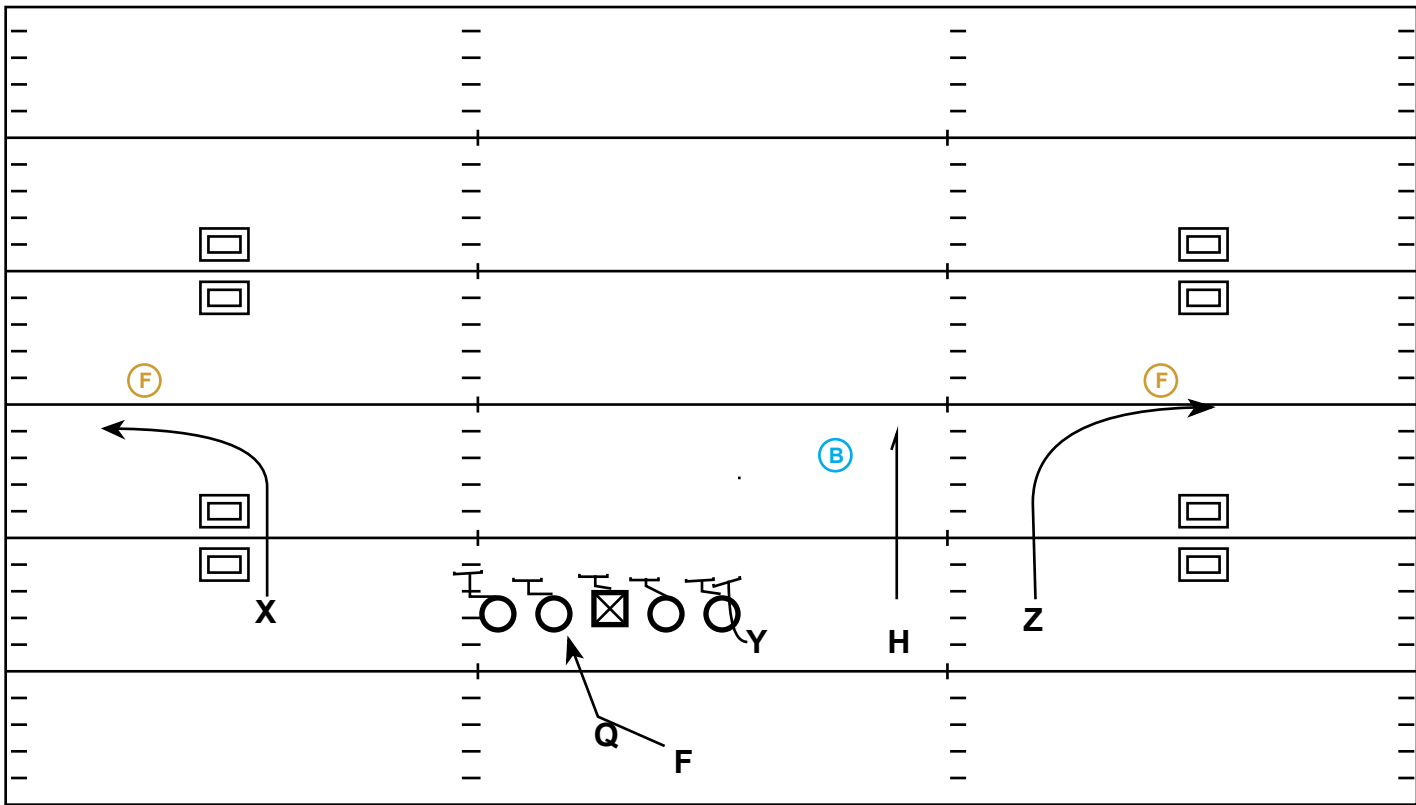

Outs RPO

QB: Pre-Snap Check the Free Access Speed Outs
Post Snap Read the Alley Defender if he inserts in on the Run Fit = Throw the Short Hitch

X: Speed Out

H: Short Hitch

Y: Vertical Backside C-Gap Cut Off

Z: Speed Out

F: Inside Zone Track, Read the Backside Leg of the Playside Guard