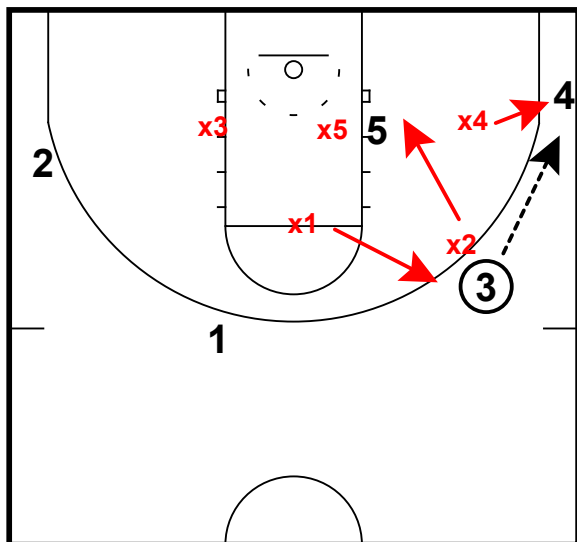

Baylor Defense

1-1-3 Zone

Wing to Corner Pass

Defense should be aggressive in denying ball back to the wing and force a long skip pass

If there is a big in the low post, X5 will defend from behind
X2 sinks down to front and take away post entry pass

X1 rotates to 3 to deny ball reversal
X3 steps towards the baseline and must be ready for skip pass