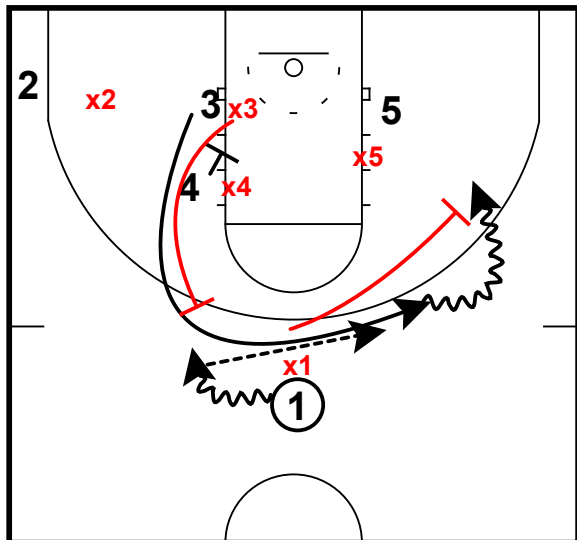

Baylor Defense

Florida vs Baylor

Switch Slip/Box Outs

X3 trails pin down
Switch on the slip screen
Good box out on shot