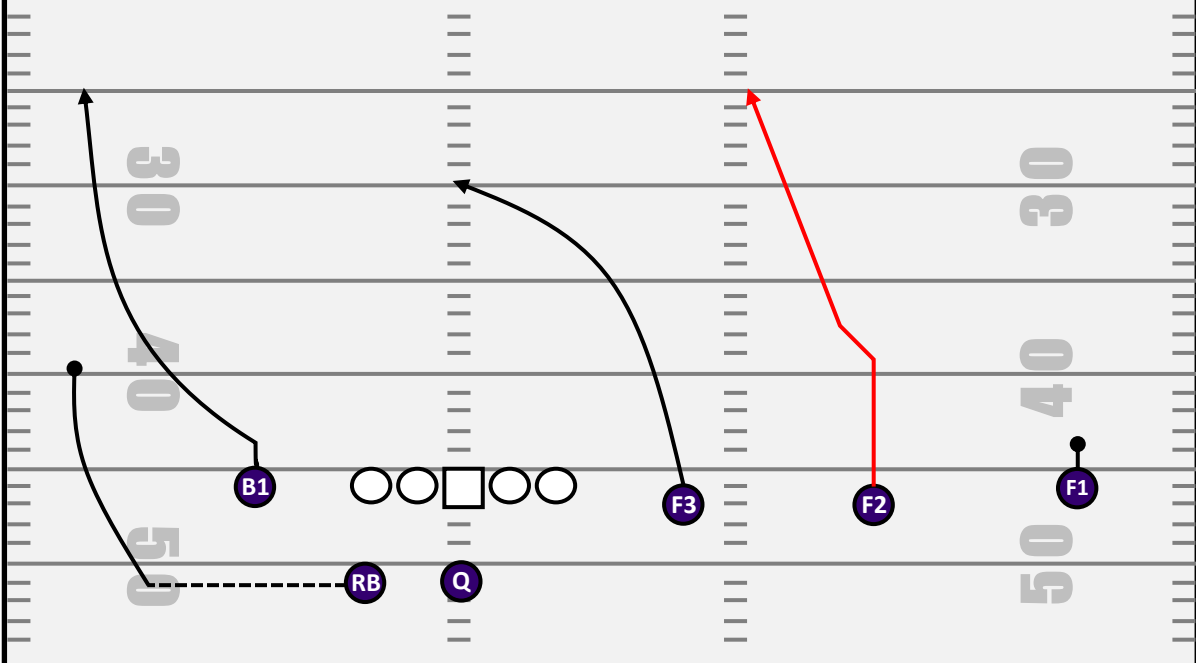

KICK MOT SLOT FADE I/S DBL POST

CORE CONCEPT: DOUBLE POSTS
SPECIFIC CONCEPT: INSIDE DBL POSTS WITH MAN ANSWER TO THE BOUNDARY
NOTE: RB MOTION ALLOWS HIM TO EXPAND AND BECOME PRE-SNAP #1 WR, AND RUN A "HITCH"

CONCEPT NOTES

PRINCIPLE
 F1 – SMOKE
 F2 – POST
 F3 – OVER
 B1 – SLOT FADE
 RB – RAIL-HITCH

FORMATION NOTES
 MOTION TO EMPTY.
 COMPRESSED BND
 SPLIT TO HIDE SLOT FADE.

OL
 5-MAN PRO

ROUTE	FS1	FS2	FS3	BS1	RB
	SMOKE	OVER	POST	SLOT FADE	RAIL-HITCH
DEPTH	1-YARD	14-16 YARDS	-	TOES	5-YARDS
NOTE	1-STEP AND SETTLE	WRAP THE MLB	SLIP THE APEX WORK UP THE HASH	+3 OFF SIDELINE	KICK MOTION RAIL-HITCH

NOTES

TEXAS IS IN A 4-2 BOX SHOWING QUARTERS TO THE FIELD AND COVER-2 TO THE BOUNDARY.

THE QUICK RB MOTION FORCES THE BOUNDARY-SAFETY TO WIDEN AND OVER PLAY TO THE BOUNDARY LEAVING NO HASH HELP FOR CROSSERS.

THE OVER ROUTE EATS UP THE ATTENTION OF THE FIELD-SAFETY LEAVING THE FIELD-CB TO DEFEND 1/3 OF THE FIELD.

THE FIELD APEX DOES NOT GET HANDS ON F2 AND LETS HIM RUN FREE.

THE PLAY RESULTS IN A 29-YARD TOUCHDOWN.