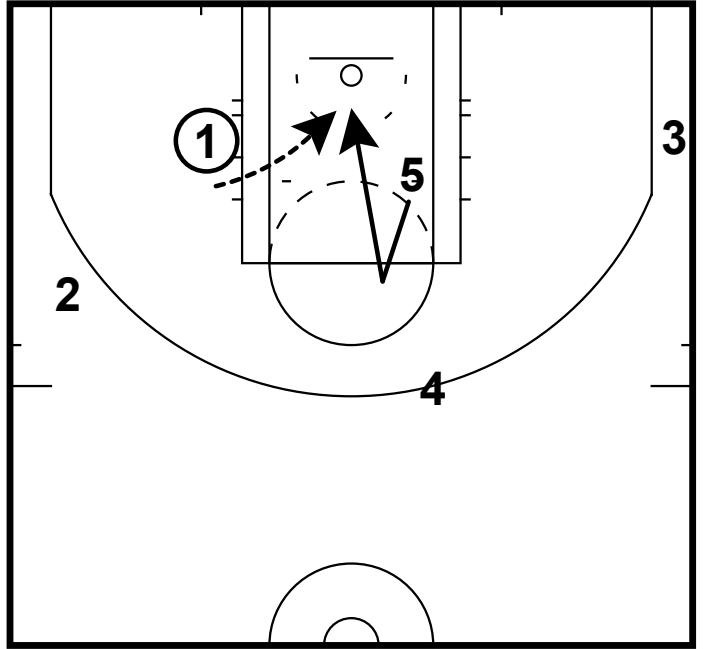

DAL - Horns
HC Offense