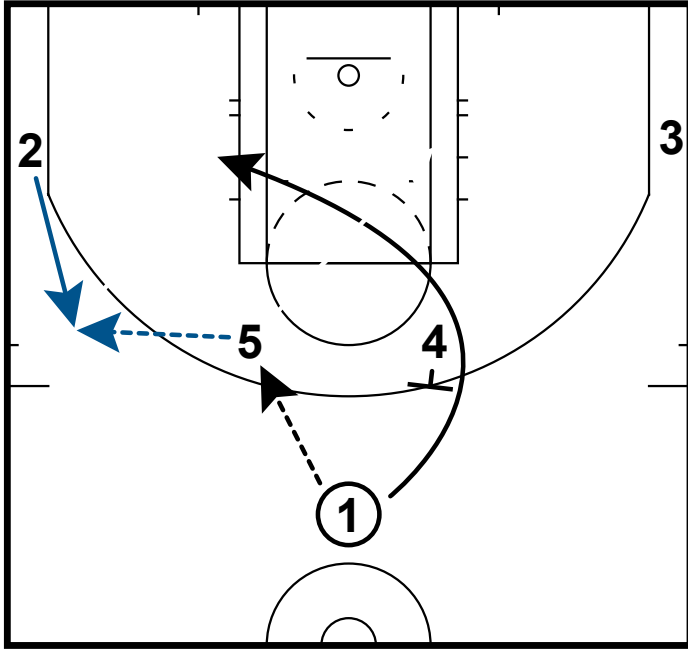

HC Offense

DAL - Horns
HC Offense