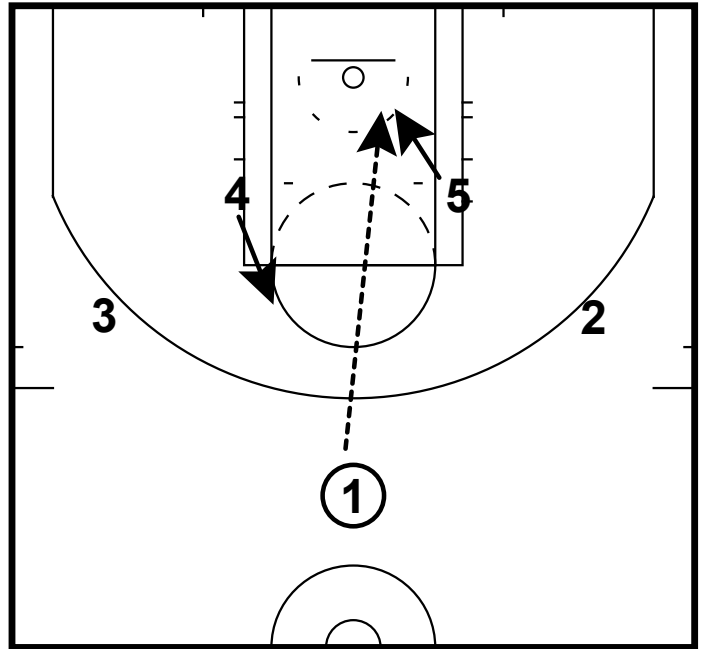

#NBABubble - Contents (cont.)

1.38	SAC - Run	41
1.39	SAC - Stagger Reject	42
1.40	TOR - Double	43
1.41	TOR - Inverted BS	44
1.42	TOR - Misdirection	45
1.43	UTA - Back Screen	46
1.44	UTA - Horns Pin Down	47
1.45	UTA - Thru	48
2.	OOBs	49
2.1	DEN - 4 High SLOB	49
2.2	MIA - Back Screen SLOB	50
2.3	MIA - Less than 3 seconds	51
2.4	NO - Triple	52
2.5	PHI - Stack BLOB	53

HC Offense

BKN - BS Lift
HC Offense

HC Offense

BOS - Back Cut
HC Offense

HC Offense

BOS - Cross Lob
HC Offense

BOS - Cross Lob
HC Offense

HC Offense