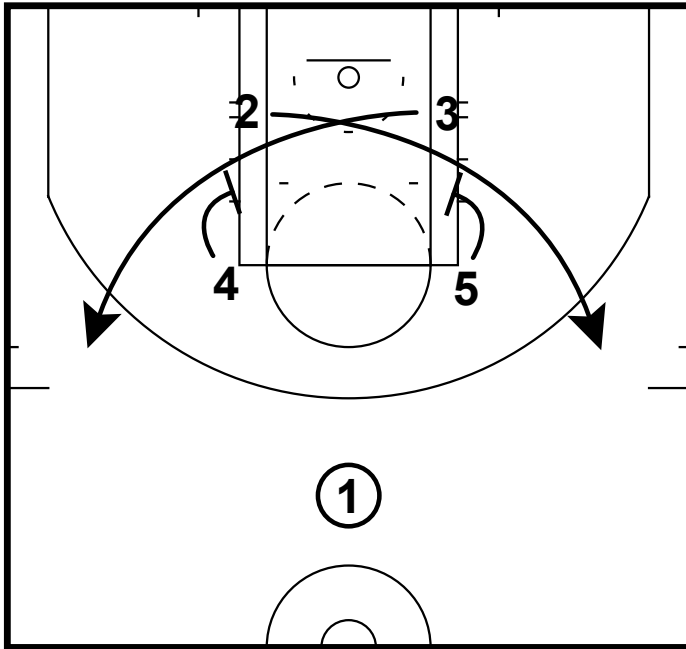

#NBABubble - Contents (cont.)

1.38	SAC - Run	41
1.39	SAC - Stagger Reject	42
1.40	TOR - Double	43
1.41	TOR - Inverted BS	44
1.42	TOR - Misdirection	45
1.43	UTA - Back Screen	46
1.44	UTA - Horns Pin Down	47
1.45	UTA - Thru	48
2.	OOBs	49
2.1	DEN - 4 High SLOB	49
2.2	MIA - Back Screen SLOB	50
2.3	MIA - Less than 3 seconds	51
2.4	NO - Triple	52
2.5	PHI - Stack BLOB	53

HC Offense

BKN - BS Lift
HC Offense

HC Offense

BOS - Back Cut
HC Offense

HC Offense

BOS - Cross Lob
HC Offense

BOS - Cross Lob
HC Offense

HC Offense