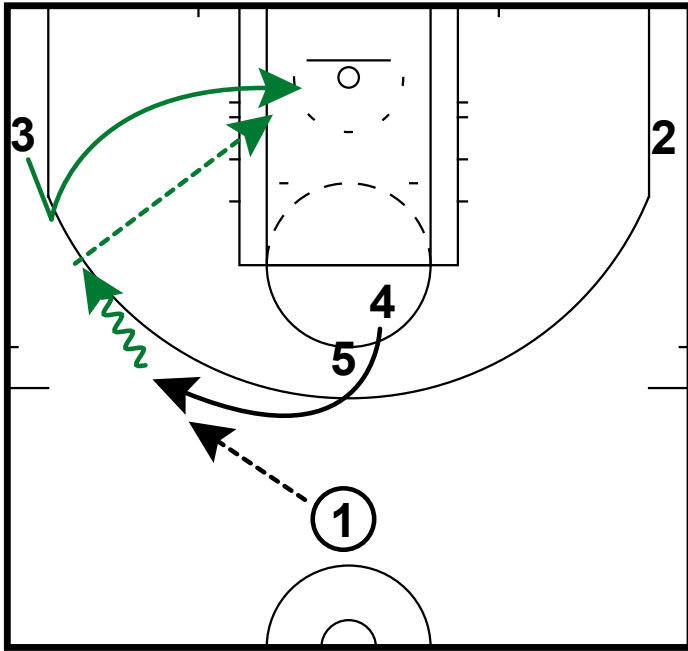

HC Offense

BOS - Back Cut
HC Offense