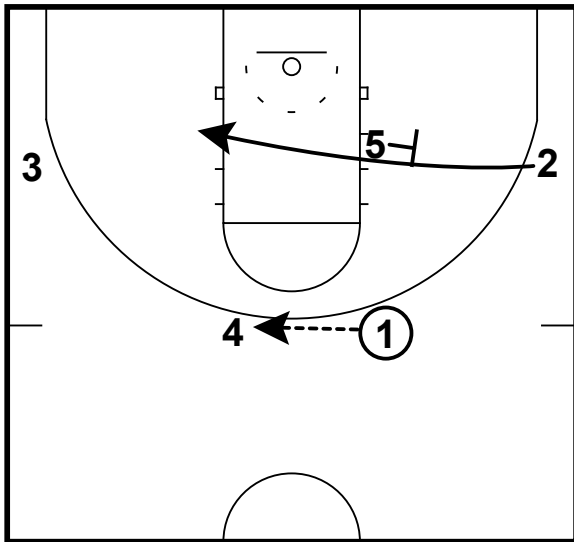

Zipper Read - Flex Screen Wrinkle

Starts just like FLEX

If 3 isn't open on wing, 2 can set a zipper screen for him
 4 can hit 3 man on cut to rim for basket
 If 3 isn't open, 2 pops to replace on wing

We are set up back in the FLEX
 but in this wrinkle, 4 man will more than likely be open on UCLA
 screen for layup.
 If not open, 3 pops and we are back into FLEX