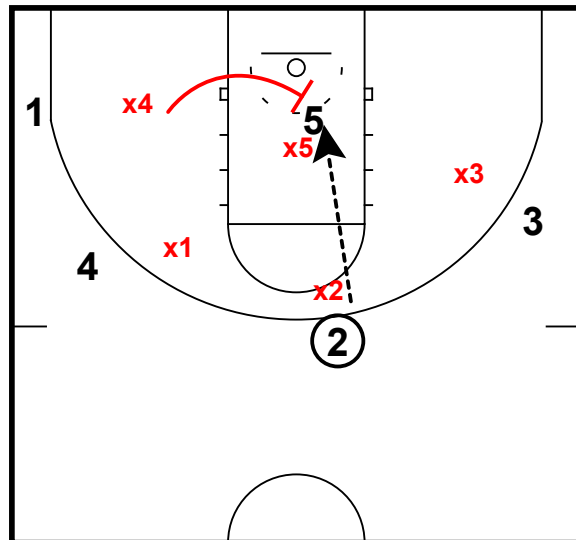

Baylor Defense

Baylor vs Kansas

Great Defense

Switch on all dribble hand offs

Great Defense

Back side help on the pass into the post