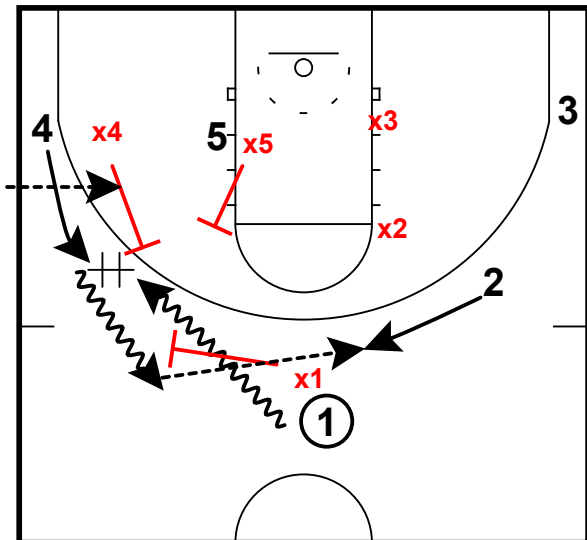

Baylor Defense

Baylor vs Kansas

Great Defense

Switch on all dribble hand offs

Great Defense

Back side help on the pass into the post