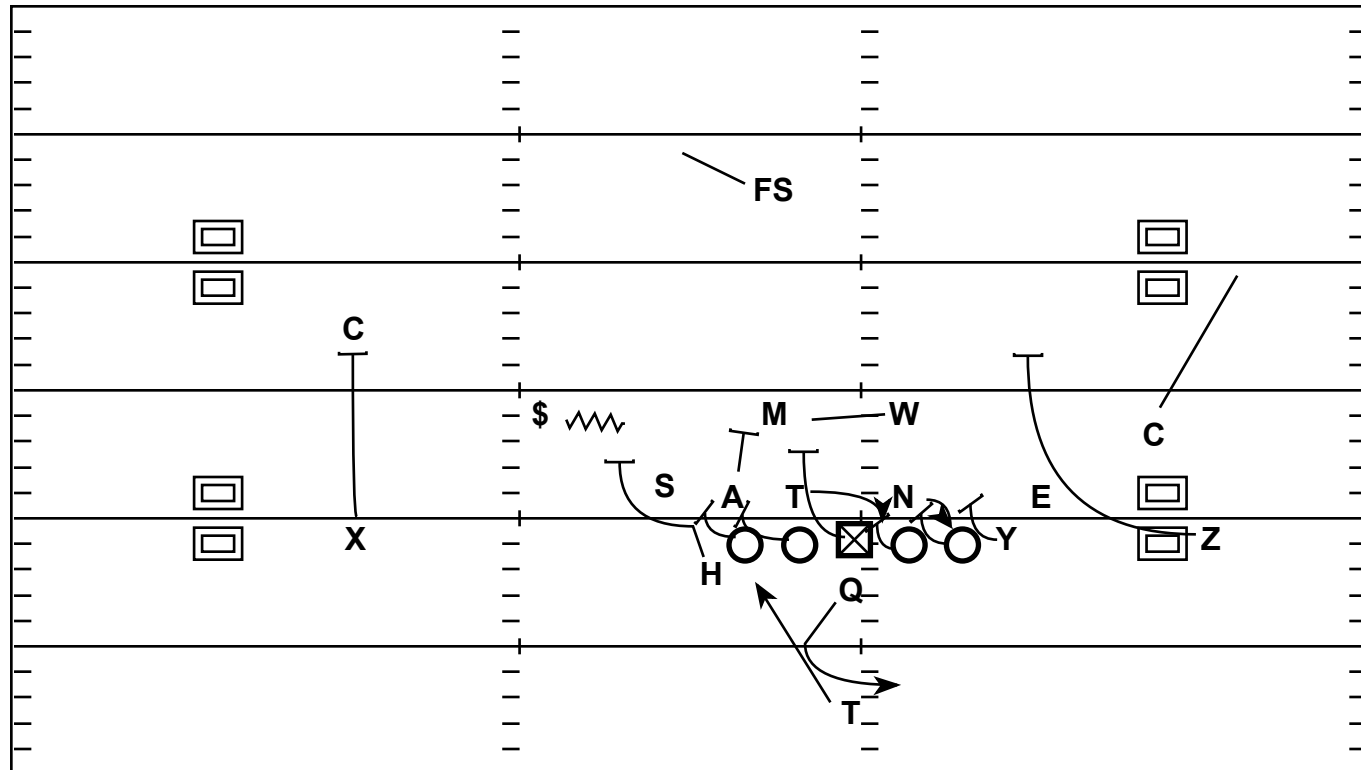

2x2 Ace: Outside Zone

Quarter	Time	D & D	YD Line	Hash	Score
1st	10:08	1 - 10	34	R	0 - 0

Strategy: Main Run Scheme for BYU in 2020. Tone Setter early in the game

QB Progression/Read: Turn to Hand-Off to RB

X - Block the Playside Corner

H - Chip Sam up to \$

Y - Drive Reach thru Backside C-Gap

Z - Backside Cross Country Block

T - OZ Path, read the block of the Playside Tackle

LT - Drive Reach C-Gap Defender

LG - Drive Reach thru the B-Gap up to Mike Linebacker

C - Drive Reach thru A-Gap up to Will Linebacker

RG - Drive Reach thru Backside A-Gap, picking up slanting 3-tech

RT - Drive Reach thru Backside B-Gap