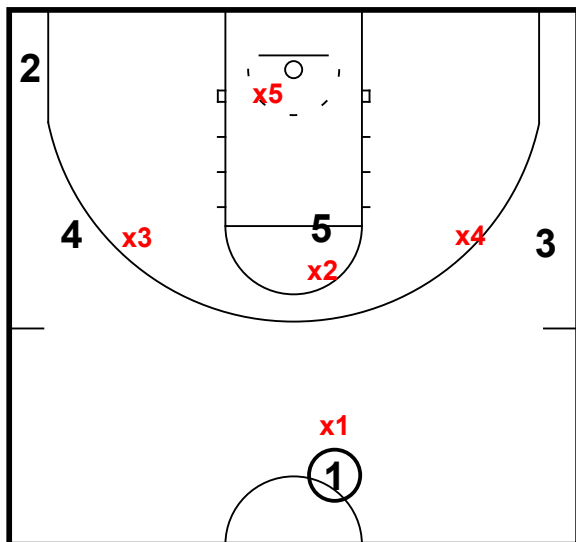

Baylor Defense

1-1-3 Zone

1-1-3 Zone

- 1 - Pressures ball at half court
- 2- Defends high post
- 3 - Outside the 3 point line between 2nd block and free throw line.
Ready to deny passes to the corners
- 4- Same defensive responsibilities as 3
- 5- Defends restricted area and cheats slightly towards the corner.
Defends anyone that enters post area