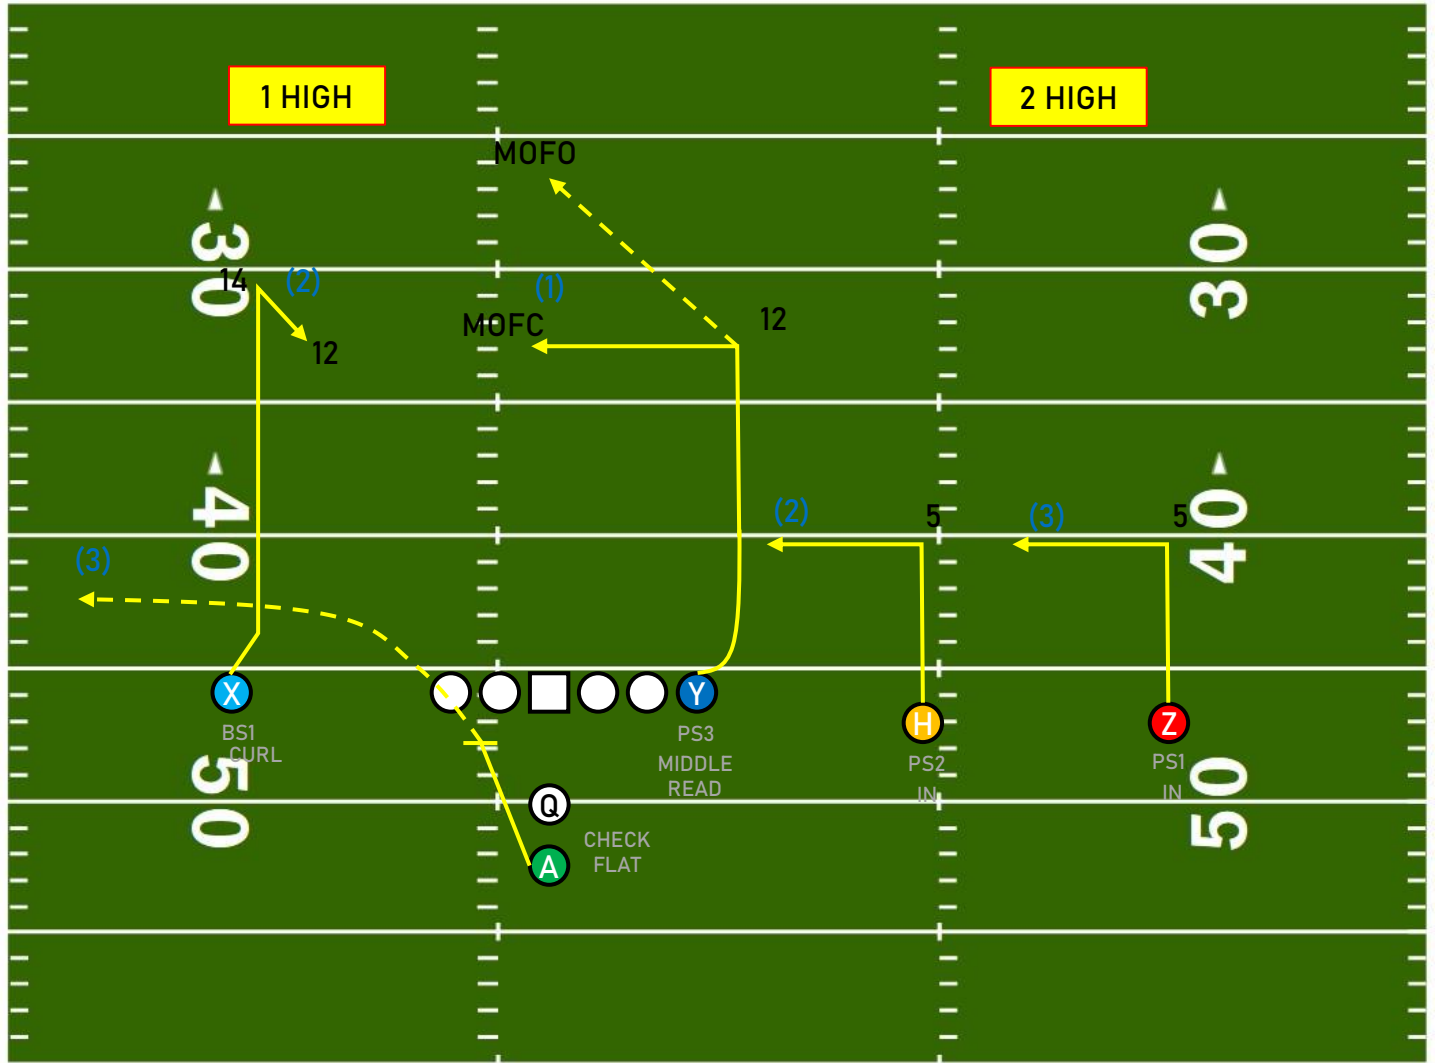

PLAY NAME

PROTECTION				
POS.	ROUTE	DEPTH	SPLIT	NOTES
PS1				
PS2				
PS3				
BS1				
BS2				
QB				

PLAY NAME

PROTECTION				
POS.	ROUTE	DEPTH	SPLIT	NOTES
PS1				
PS2				
PS3				
BS1				
BS2				
QB				

PLAY NAME

PROTECTION				
POS.	ROUTE	DEPTH	SPLIT	NOTES
PS1				
PS2				
PS3				
BS1				
BS2				
QB				

TITLE

PLAY NAME

PLAY NAME

PLAY NAME

PLAY NAME

PLAY NAME

PLAY NAME

TITLE

PLAY NAME

PLAY NAME

PLAY NAME

PLAY NAME