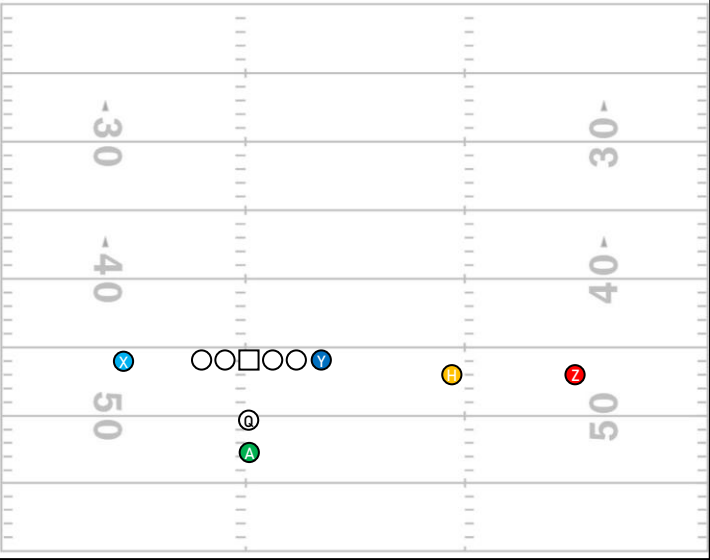

PLAY NAME

PROTECTION				
POS.	ROUTE	DEPTH	SPLIT	NOTES
PS1				
PS2				
PS3				
BS1				
BS2				
QB				

PLAY NAME

PROTECTION				
POS.	ROUTE	DEPTH	SPLIT	NOTES
PS1				
PS2				
PS3				
BS1				
BS2				
QB				

PLAY NAME

PROTECTION				
POS.	ROUTE	DEPTH	SPLIT	NOTES
PS1				
PS2				
PS3				
BS1				
BS2				
QB				

TITLE

PLAY NAME

PLAY NAME

PLAY NAME

PLAY NAME

PLAY NAME

PLAY NAME

TITLE

PLAY NAME

PLAY NAME

PLAY NAME

PLAY NAME