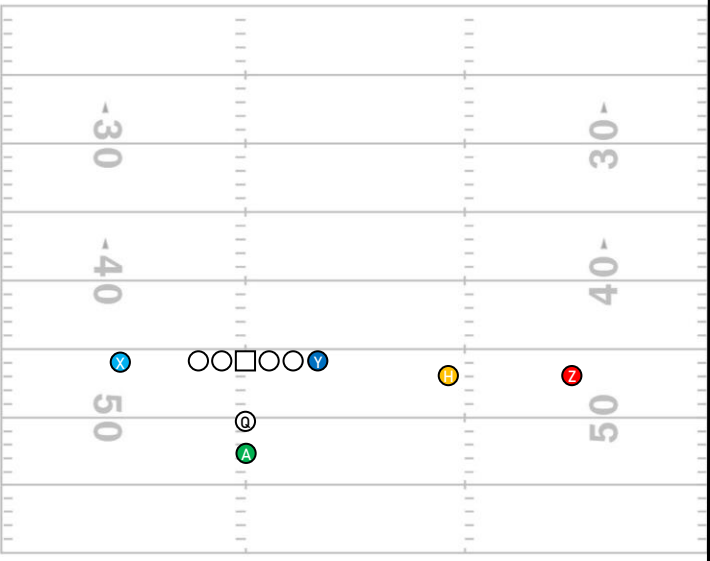

PLAY NAME

PROTECTION				
POS.	ROUTE	DEPTH	SPLIT	NOTES
PS1				
PS2				
PS3				
BS1				
BS2				
QB				

PLAY NAME

PROTECTION				
POS.	ROUTE	DEPTH	SPLIT	NOTES
PS1				
PS2				
PS3				
BS1				
BS2				
QB				

PLAY NAME

PROTECTION				
POS.	ROUTE	DEPTH	SPLIT	NOTES
PS1				
PS2				
PS3				
BS1				
BS2				
QB				

TITLE

PLAY NAME

PLAY NAME

PLAY NAME

PLAY NAME

PLAY NAME

PLAY NAME

TITLE

PLAY NAME

PLAY NAME

PLAY NAME

PLAY NAME