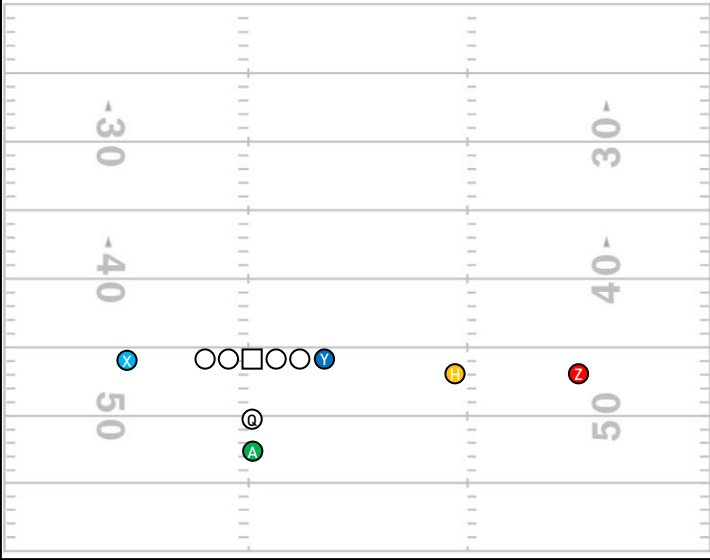

PLAY NAME

PROTECTION				
POS.	ROUTE	DEPTH	SPLIT	NOTES
PS1				
PS2				
PS3				
BS1				
BS2				
QB				

PLAY NAME

PROTECTION				
POS.	ROUTE	DEPTH	SPLIT	NOTES
PS1				
PS2				
PS3				
BS1				
BS2				
QB				

PLAY NAME

PROTECTION				
POS.	ROUTE	DEPTH	SPLIT	NOTES
PS1				
PS2				
PS3				
BS1				
BS2				
QB				

TITLE

PLAY NAME

PLAY NAME

PLAY NAME

PLAY NAME

PLAY NAME

PLAY NAME

TITLE

PLAY NAME

PLAY NAME

PLAY NAME

PLAY NAME