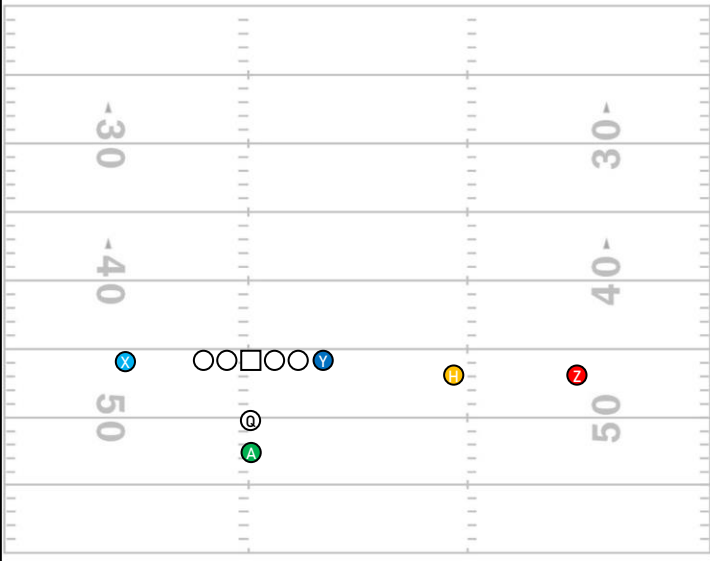

PLAY NAME

PROTECTION				
POS.	ROUTE	DEPTH	SPLIT	NOTES
PS1				
PS2				
PS3				
BS1				
BS2				
QB				

PLAY NAME

PROTECTION				
POS.	ROUTE	DEPTH	SPLIT	NOTES
PS1				
PS2				
PS3				
BS1				
BS2				
QB				

PLAY NAME

PROTECTION				
POS.	ROUTE	DEPTH	SPLIT	NOTES
PS1				
PS2				
PS3				
BS1				
BS2				
QB				

TITLE

PLAY NAME

PLAY NAME

PLAY NAME

PLAY NAME

PLAY NAME

PLAY NAME

TITLE

PLAY NAME

PLAY NAME

PLAY NAME

PLAY NAME