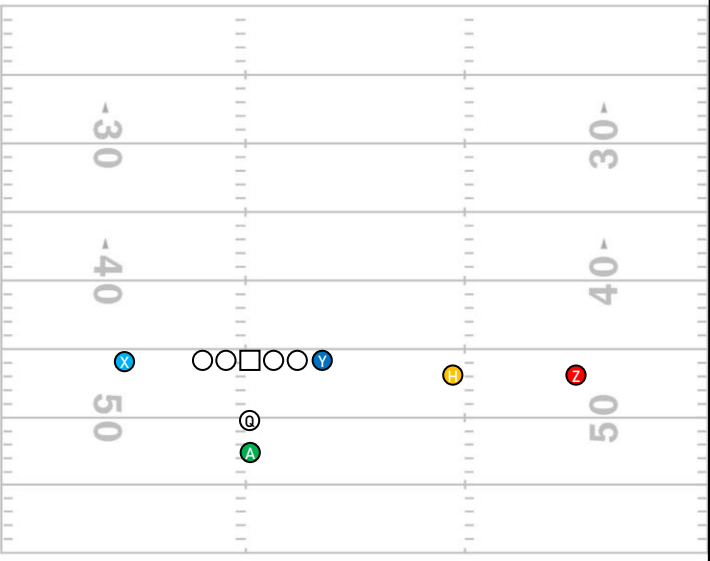

PLAY NAME

PROTECTION				
POS.	ROUTE	DEPTH	SPLIT	NOTES
PS1				
PS2				
PS3				
BS1				
BS2				
QB				

PLAY NAME

PROTECTION				
POS.	ROUTE	DEPTH	SPLIT	NOTES
PS1				
PS2				
PS3				
BS1				
BS2				
QB				

PLAY NAME

PROTECTION				
POS.	ROUTE	DEPTH	SPLIT	NOTES
PS1				
PS2				
PS3				
BS1				
BS2				
QB				

TITLE

PLAY NAME

PLAY NAME

PLAY NAME

PLAY NAME

PLAY NAME

PLAY NAME

TITLE

PLAY NAME

PLAY NAME

PLAY NAME

PLAY NAME