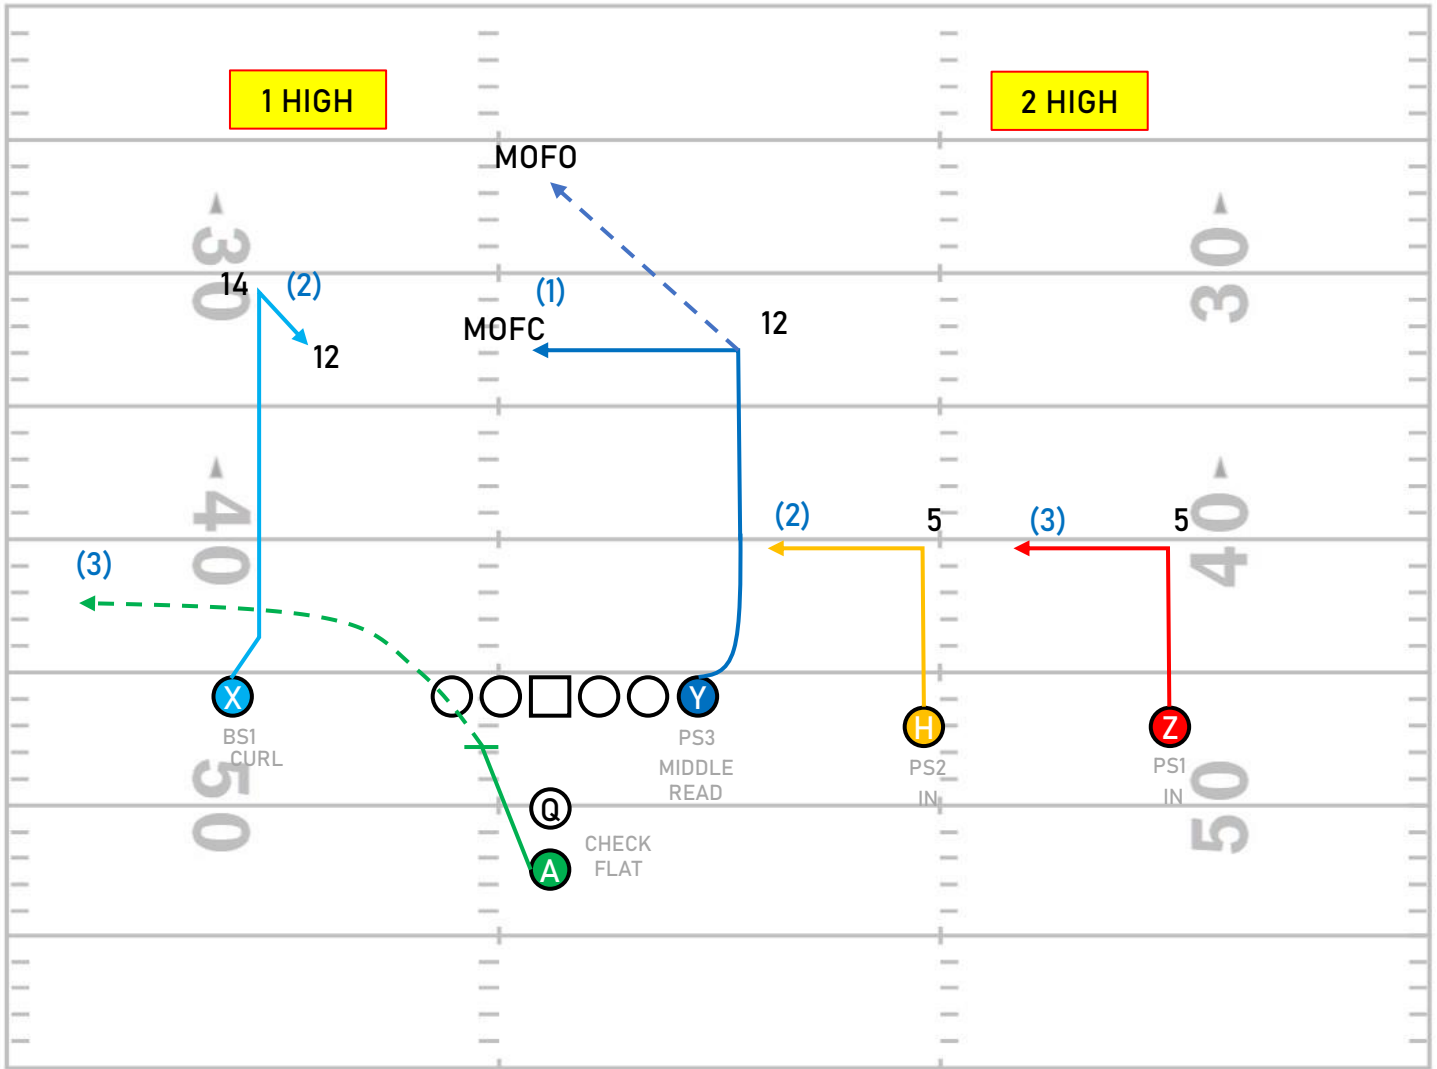

PLAY NAME

PROTECTION				
POS.	ROUTE	DEPTH	SPLIT	NOTES
PS1				
PS2				
PS3				
BS1				
BS2				
QB				

PLAY NAME

PROTECTION				
POS.	ROUTE	DEPTH	SPLIT	NOTES
PS1				
PS2				
PS3				
BS1				
BS2				
QB				

PLAY NAME

PROTECTION				
POS.	ROUTE	DEPTH	SPLIT	NOTES
PS1				
PS2				
PS3				
BS1				
BS2				
QB				

TITLE

PLAY NAME

PLAY NAME

PLAY NAME

PLAY NAME

PLAY NAME

PLAY NAME

TITLE

PLAY NAME

PLAY NAME

PLAY NAME

PLAY NAME