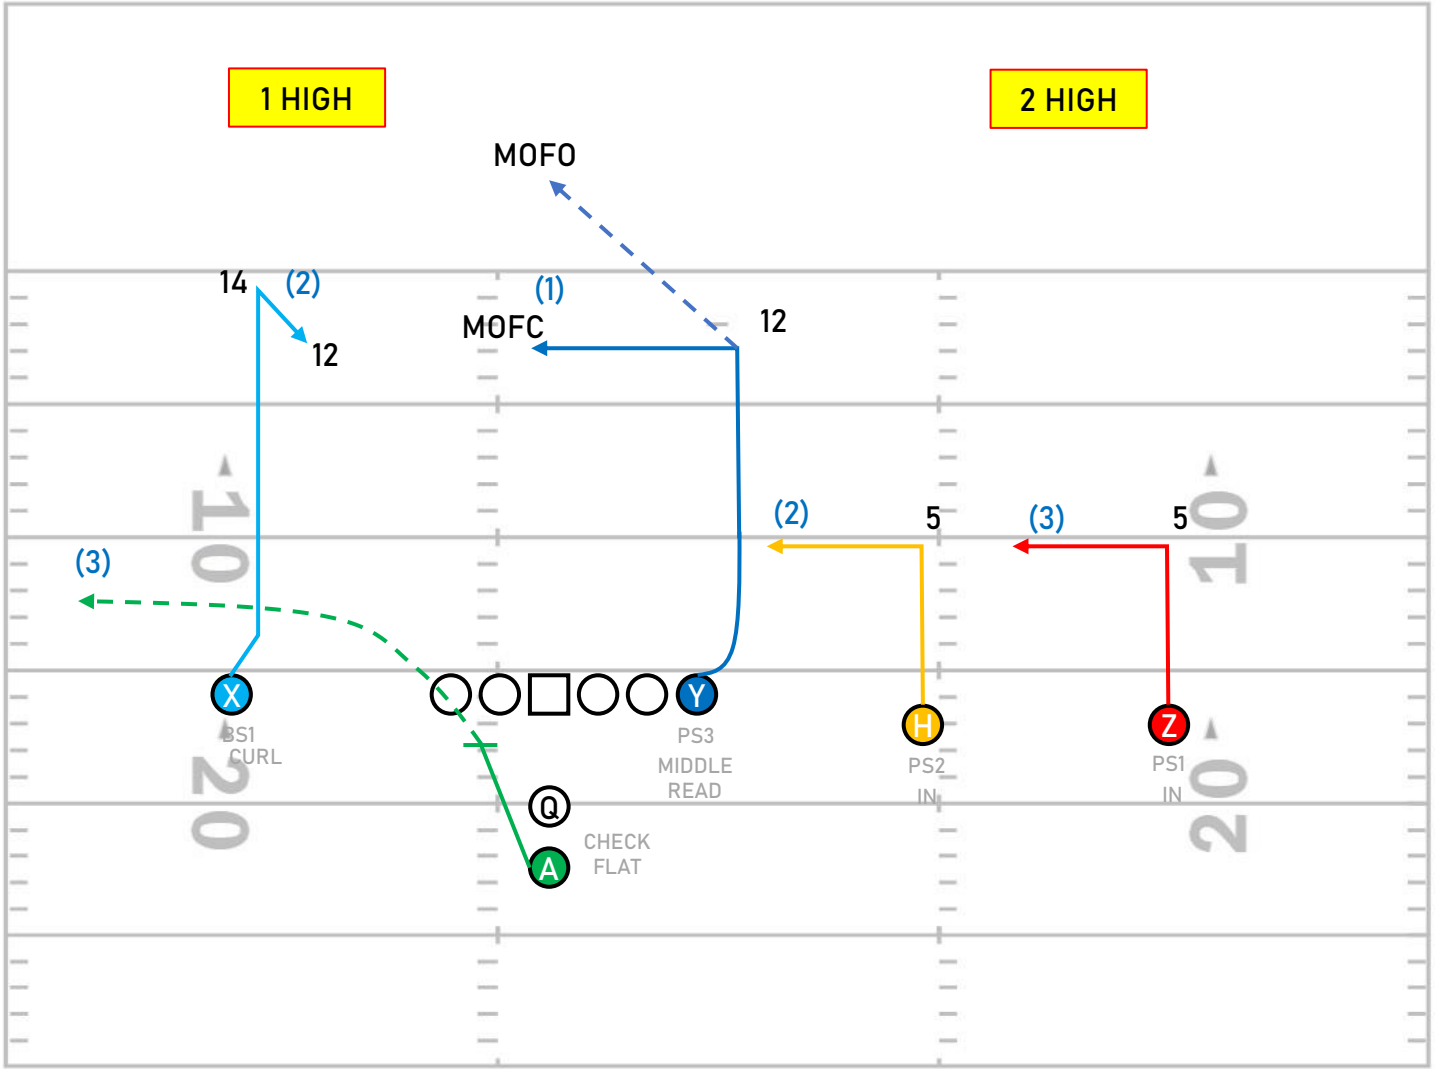

PLAY NAME

PROTECTION				
POS.	ROUTE	DEPTH	SPLIT	NOTES
PS1				
PS2				
PS3				
BS1				
BS2				
QB				

PLAY NAME

PROTECTION				
POS.	ROUTE	DEPTH	SPLIT	NOTES
PS1				
PS2				
PS3				
BS1				
BS2				
QB				

PLAY NAME

PROTECTION				
POS.	ROUTE	DEPTH	SPLIT	NOTES
PS1				
PS2				
PS3				
BS1				
BS2				
QB				

TITLE

PLAY NAME

PLAY NAME

PLAY NAME

PLAY NAME

PLAY NAME

PLAY NAME

TITLE

PLAY NAME

PLAY NAME

PLAY NAME

PLAY NAME