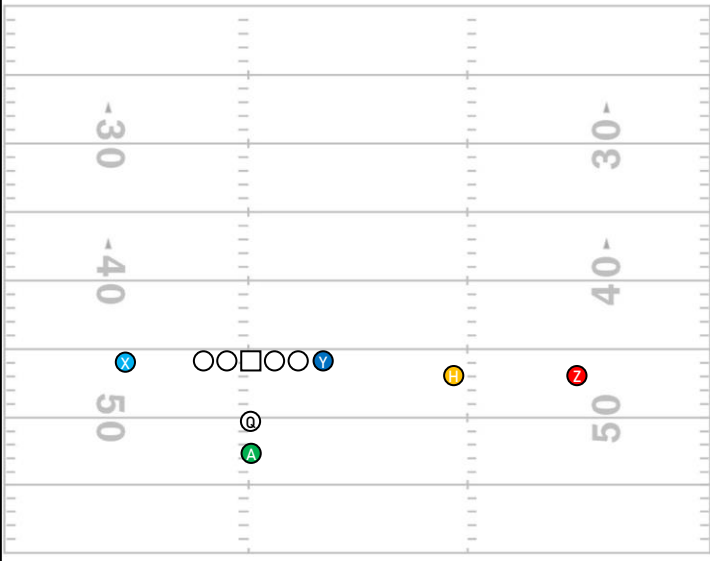

PLAY NAME

PROTECTION				
POS.	ROUTE	DEPTH	SPLIT	NOTES
PS1				
PS2				
PS3				
BS1				
BS2				
QB				

PLAY NAME

PROTECTION				
POS.	ROUTE	DEPTH	SPLIT	NOTES
PS1				
PS2				
PS3				
BS1				
BS2				
QB				

PLAY NAME

PROTECTION				
POS.	ROUTE	DEPTH	SPLIT	NOTES
PS1				
PS2				
PS3				
BS1				
BS2				
QB				

TITLE

PLAY NAME

PLAY NAME

PLAY NAME

PLAY NAME

PLAY NAME

PLAY NAME

TITLE

PLAY NAME

PLAY NAME

PLAY NAME

PLAY NAME