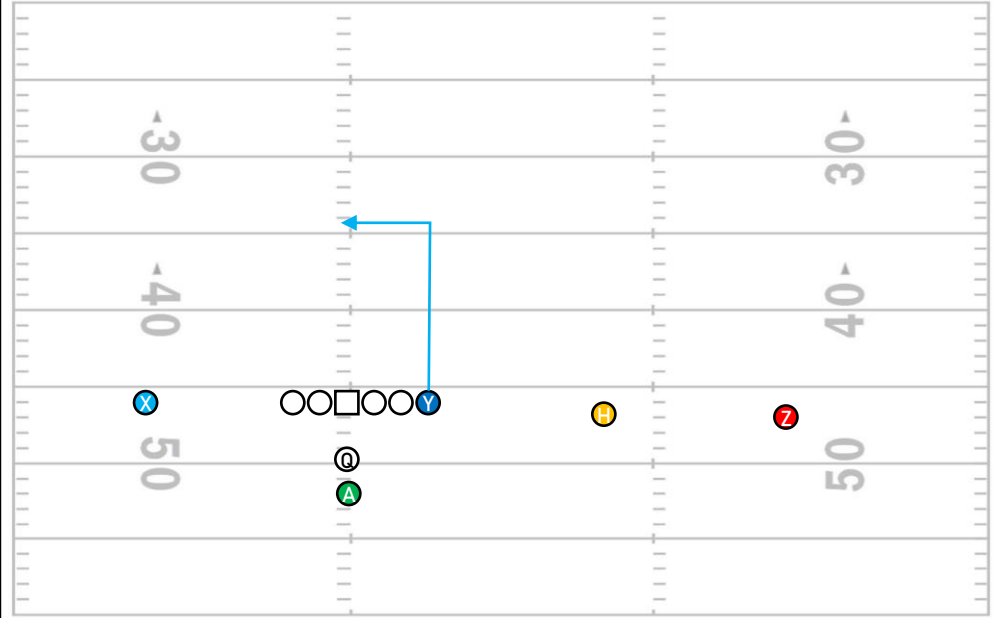

PROTECTION				
POS.	ROUTE	DEPTH	SPLIT	NOTES
PS1				
PS2				
PS3				
BS1				
BS2				
QB				

TITLE

PLAY NAME

PLAY NAME

PLAY NAME

PLAY NAME

PLAY NAME

PLAY NAME

TITLE

PLAY NAME

PLAY NAME

PLAY NAME

PLAY NAME