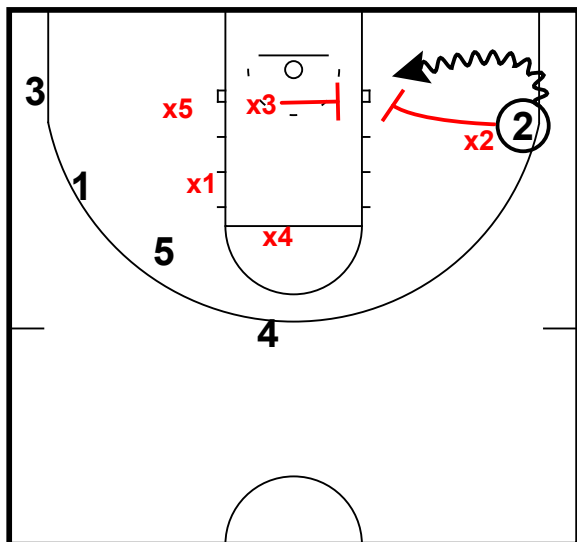

### Baseline Drive/Late Help

X3 helps late rather than early (inside the key)  
 Remaining defenders X1, X4, X5 zone weak side of floor  
 They act like free safeties, ready to react to pass  
 Opponents are forced to settle for floaters or runners  
 Baylor allows the most runners of any high major in the country  
 Opponents have only made 28% of their floaters or runners