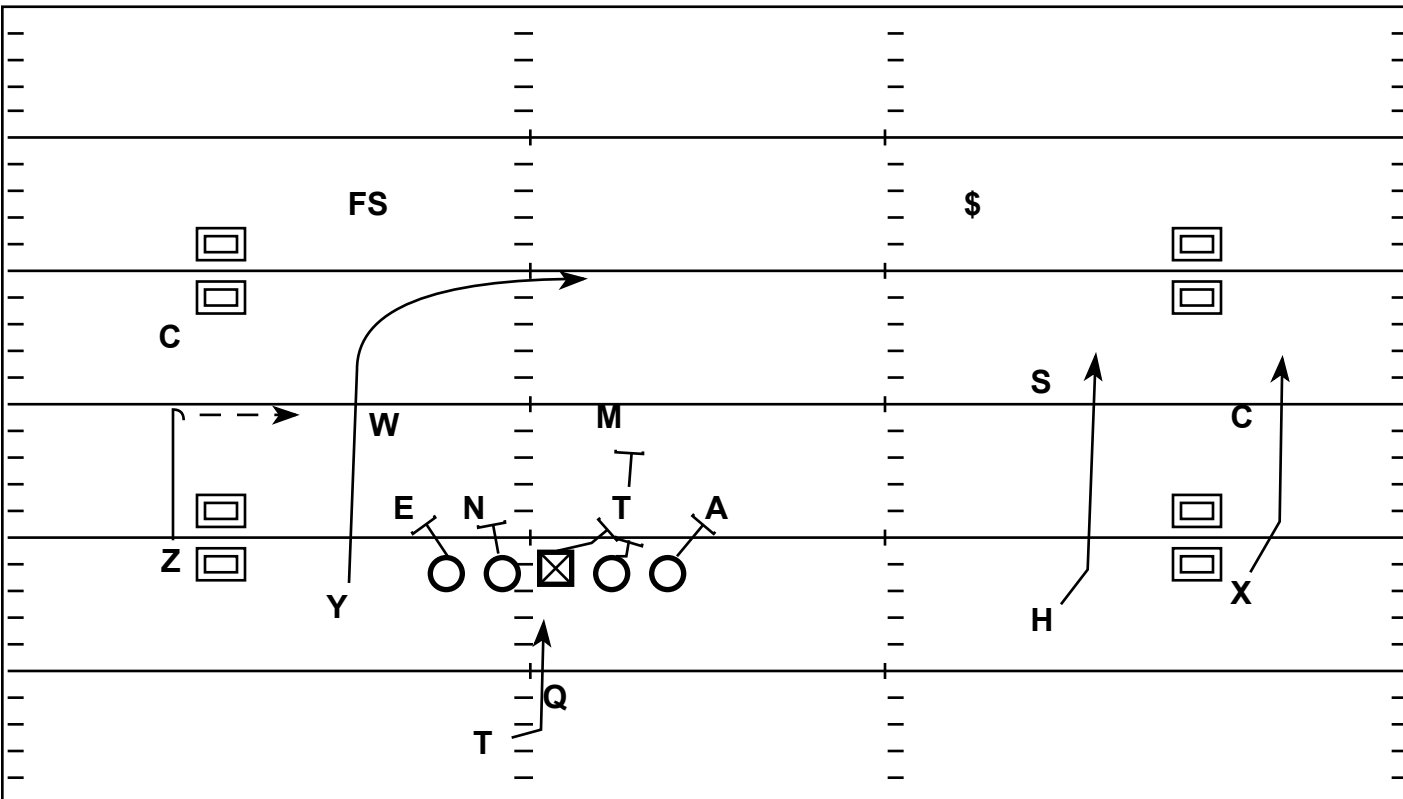

# 2x2 Locked Inside Zone BS Glance

Hawaii v. Utah State

Strategy: Putting the Backside Free Safety & Will Linebacker in confluence. If you can get a 5-man Box take the Run.

QB Progression/Read: Start with the Glance, pre-snap if the safety takes it away with leverage, move to the Hitch-In and read the Will Linebacker.

X - Run-Off Corner

H - Run-Off Sam Linebacker

Y - Glance Route

Z - Hitch-In

T - Inside Zone Track, Read Backside Leg of the Center

LT - Inside Drive Anchor

LG - Combo Defensive Tackle to Mike Linebacker

C - Combo Defensive Tackle to Mike Linebacker

RG - Man Locked on Nose Tackle

RT - Man Locked on Defensive End