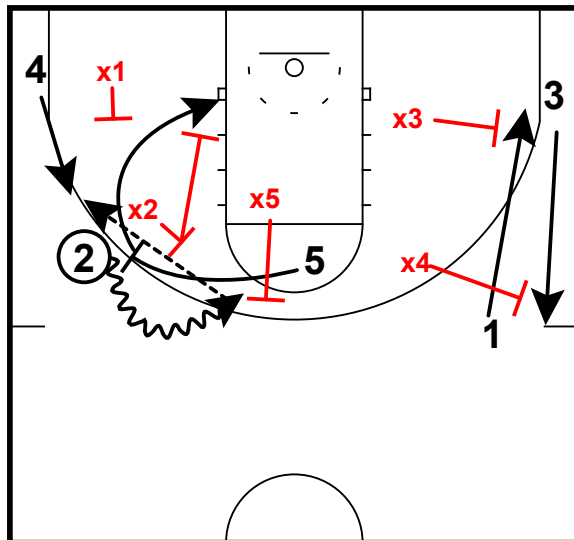

## Baylor vs Kansas State

Switch Ball Screens 1-5/Double Post

X1 and X4 switch on ball screens

Switch Ball Screens 1-5/Double Post

X2 and X5 switch on ball screen

Switch Ball Screens 1-5/Double Post

X3 doubles the post from the baseline  
X4 cracks down