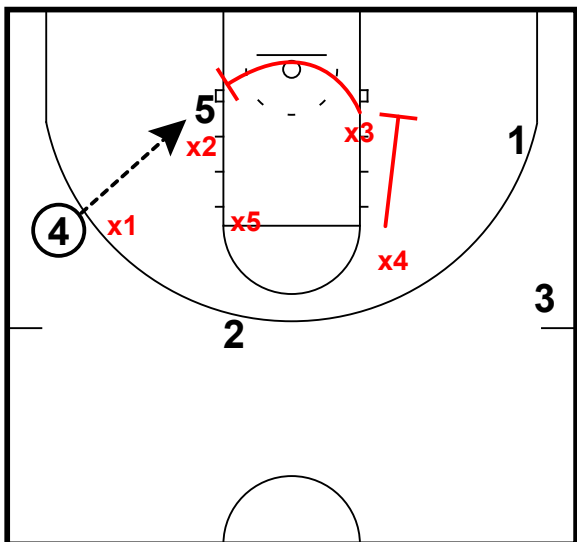

## Baylor vs Kansas State

Switch Ball Screens 1-5/Double Post

X1 and X4 switch on ball screens

Switch Ball Screens 1-5/Double Post

X2 and X5 switch on ball screen

Switch Ball Screens 1-5/Double Post

X3 doubles the post from the baseline  
X4 cracks down