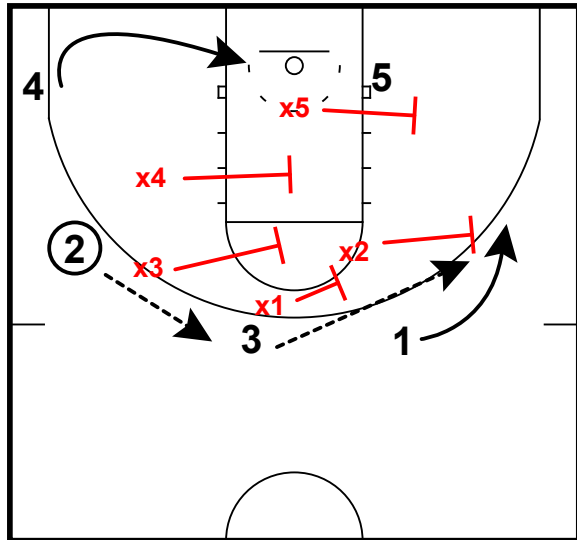

Baylor Defense

Baylor vs Kansas State

1-2-2 Zone/Opposite Wing Denies Middle

X2 and X3 collapse on ball when passed to the nail

1-2-2 Zone/Opposite Wing Denies Middle

Opposite wing (X4) takes middle on ball reversal