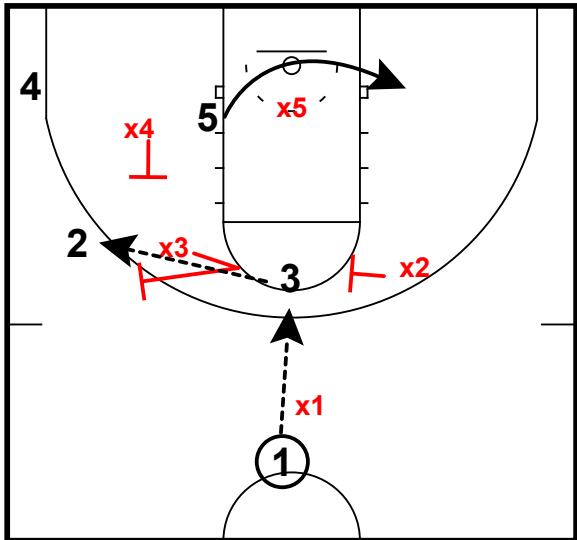

Baylor Defense

Baylor vs Kansas State

1-2-2 Zone/Opposite Wing Denies Middle

X2 and X3 collapse on ball when passed to the nail

1-2-2 Zone/Opposite Wing Denies Middle

Opposite wing (X4) takes middle on ball reversal