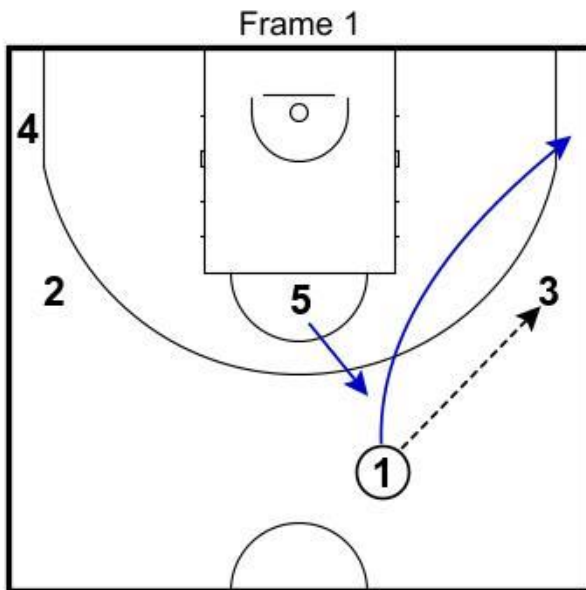

# Scissors cut options - wing entry

## Scissors cut options

wing entry & corner fill,  
5 relocates at the elbow ext.

scissors cut & DHO

option 1: attack & dive vs. trail

option 2: 3p shot vs. under