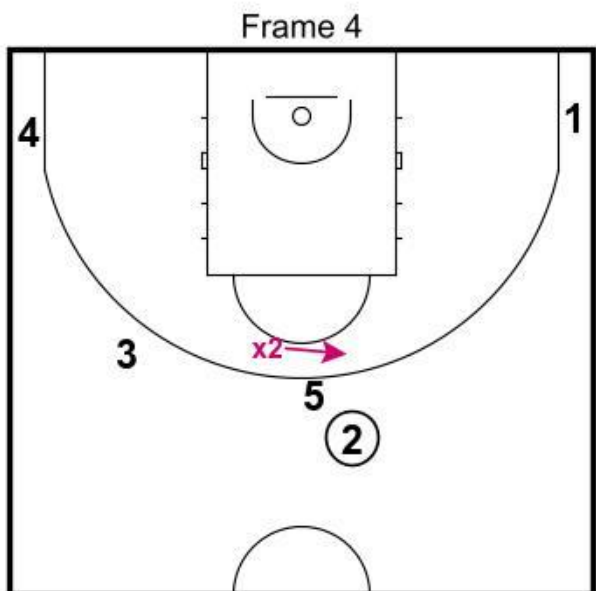

# Scissors cut options - wing entry

## Scissors cut options

wing entry & corner fill,  
5 relocates at the elbow ext.

scissors cut & DHO

option 1: attack & dive vs. trail

option 2: 3p shot vs. under