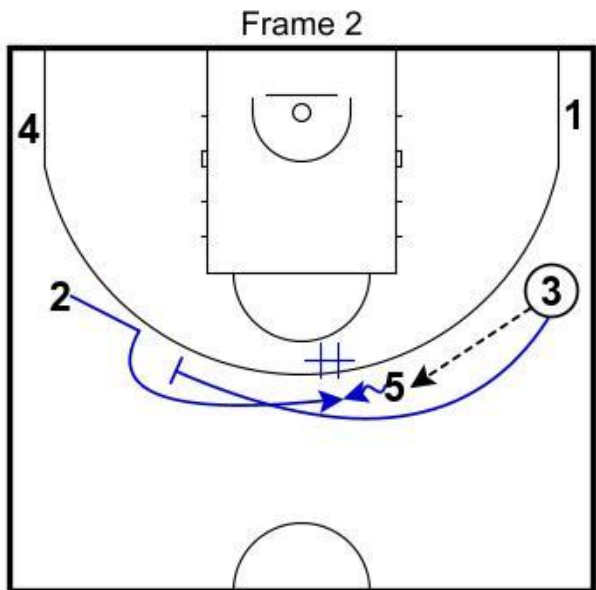

# Scissors cut options - wing entry

## Scissors cut options

wing entry & corner fill,  
5 relocates at the elbow ext.

scissors cut & DHO

option 1: attack & dive vs. trail

option 2: 3p shot vs. under