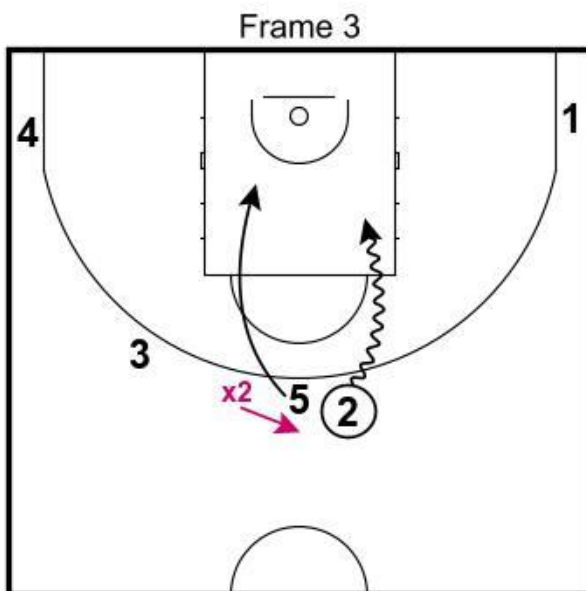

# Scissors cut options - wing entry

## Scissors cut options

wing entry & corner fill,  
5 relocates at the elbow ext.

scissors cut & DHO

option 1: attack & dive vs. trail

option 2: 3p shot vs. under