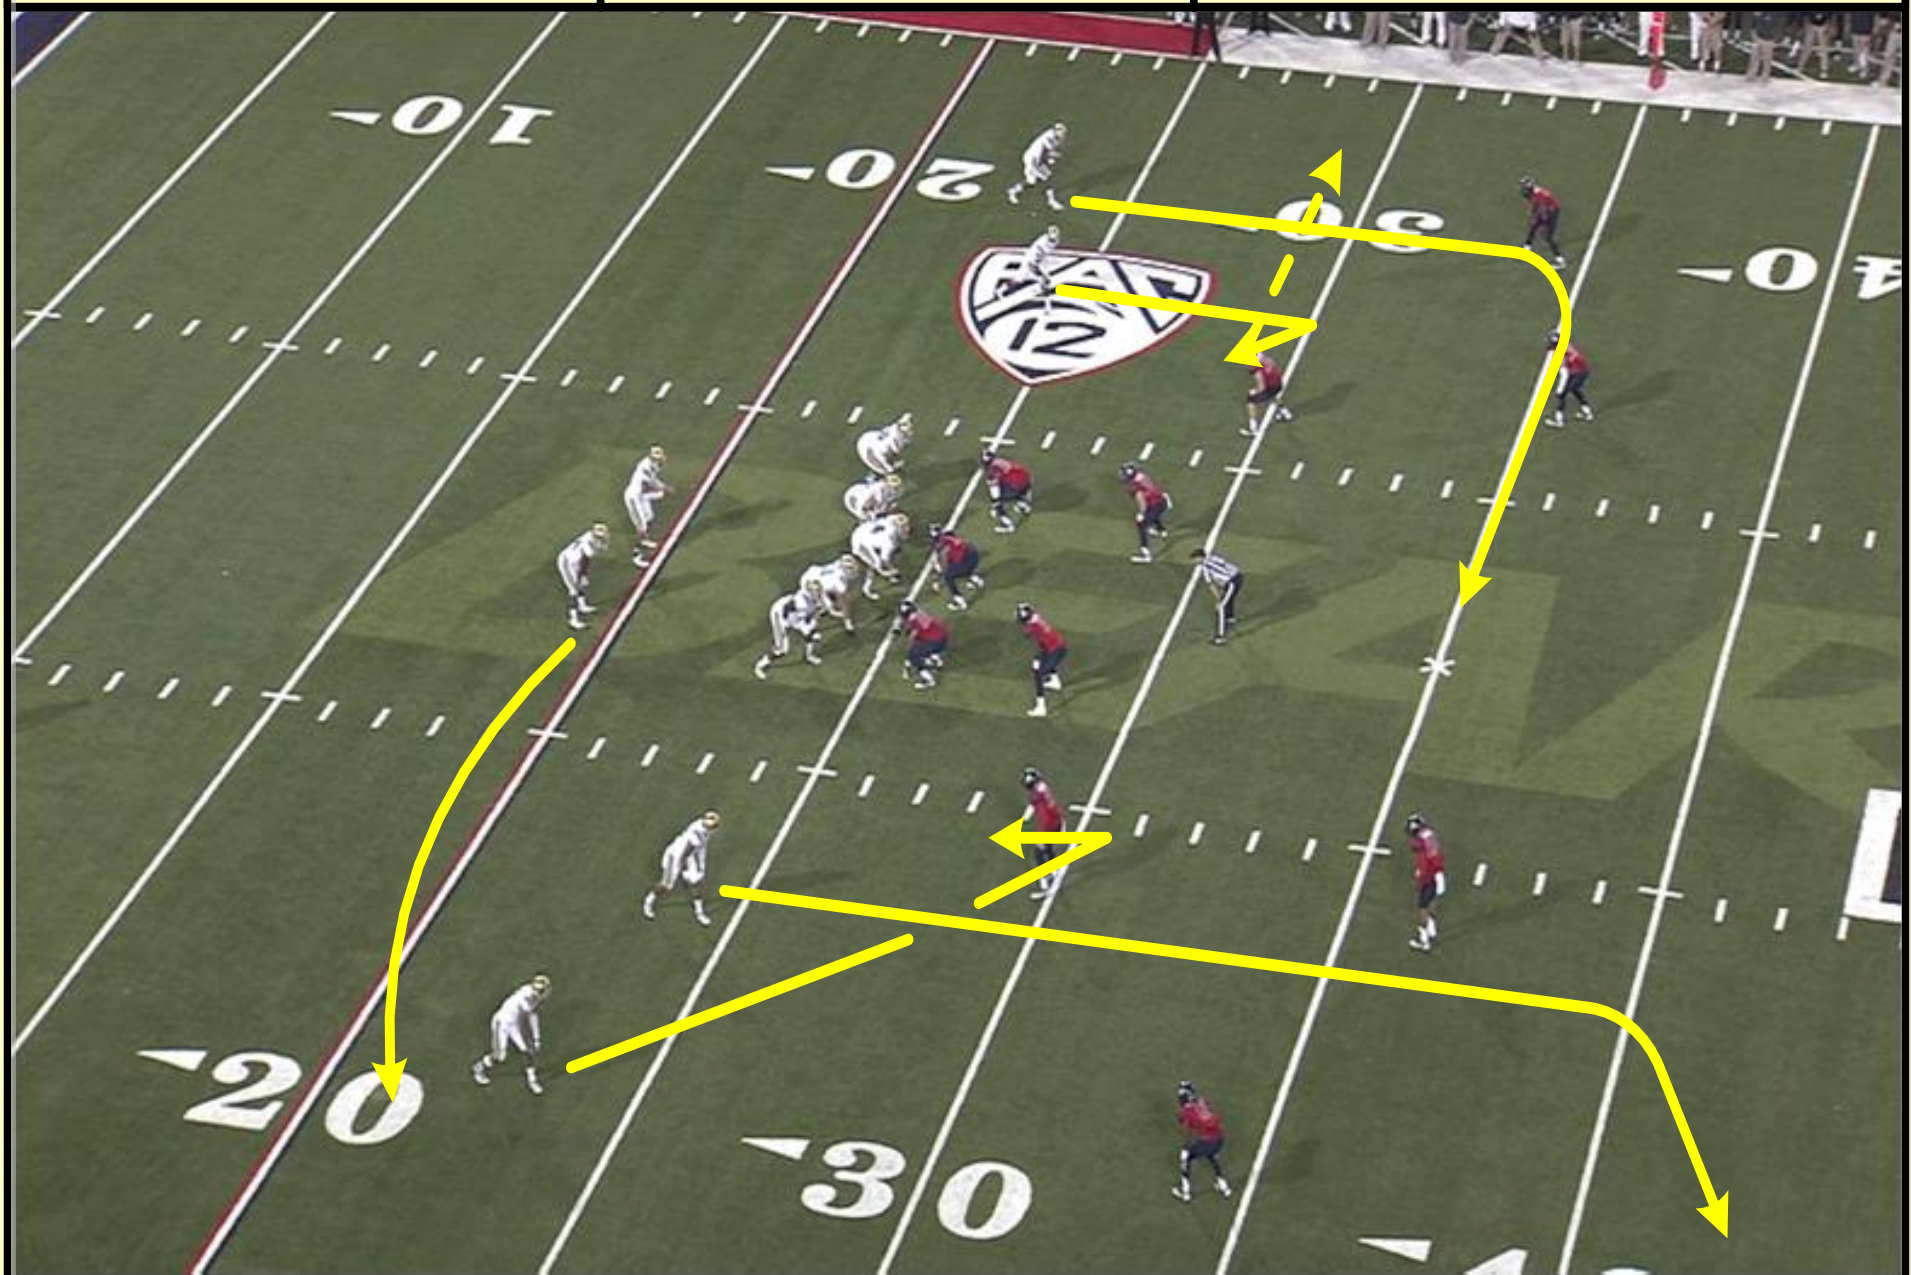

2018 PLAYBOOK

SNAG GAME

SNAG GAME

- **CHEVRON: 3 MAN SNAG (STRONG)**
- **EXXON: 2 MAN SNAG (WEAK)**
- **SHELL: 3 MAN SNAG (STRONG)**

SNAG GAME

BUILDING THE SNAG GAME

SNAG: WHEN CALLING THE SNAG GAME CONCEPTS ARE SET TO BE EITHER A STRONG SIDE (CHEVRON) OR WEAK SIDE (EXXON) SNAG READ. QB WILL ALWAYS START TO THE SIDE THE CONCEPT IS SET, AS THE IS ALSO THE HOT SIDE READ FOR THE QB. SNAGS CAN BE SET WITH AUTOMATIC BACKSIDE CONCEPT (QUICKER FOR TEMPO/AND IF NOT BIG SNAG TEAM) OR WITH ABILITY TO CALL BACK SIDE TAG (SECOND WORD AFTER INITIAL SNAG CONCEPT)

EXAMPLE

DUAL RT CHEVRON (CHEVRON IS SET STRONG SIDE AS CONCEPT, BACKSIDE (WEAK) KNOWS AUTOMATIC ROUTES)

TRIO RT EXXON SHELL (EXXON IS SET WEAK SIDE AS A CONCEPT, BACKSIDE (STRONG) IS TAGGED WITH SHELL CONCEPT)

USUALLY PAIRED WITH R/L EMPTY 5 MAN PROTECTION. (QB EYES ALWAYS START HOT SIDE)

2018 PLAYBOOK

SNAG GAME

CHEVRON

- **3 MAN SNAG**
 - **PURE PROGRESSION CONCEPT**
 - **BACKSIDE TAGS – DAGGER / SKINNY / SHELL**
 - **1 BACK PROTECTION – R / L**
 - **2 BACK PROTECTION – RON / LOU**

PLAY: DUAL RT CHEVRON

TAG: DAGGER

PASS PRO: L

PLAY: DUAL RT SNAGGO

TAG: CHINA

PASS PRO: L

CHEVRON

PLAY: DUAL CHEVRON DAGGER