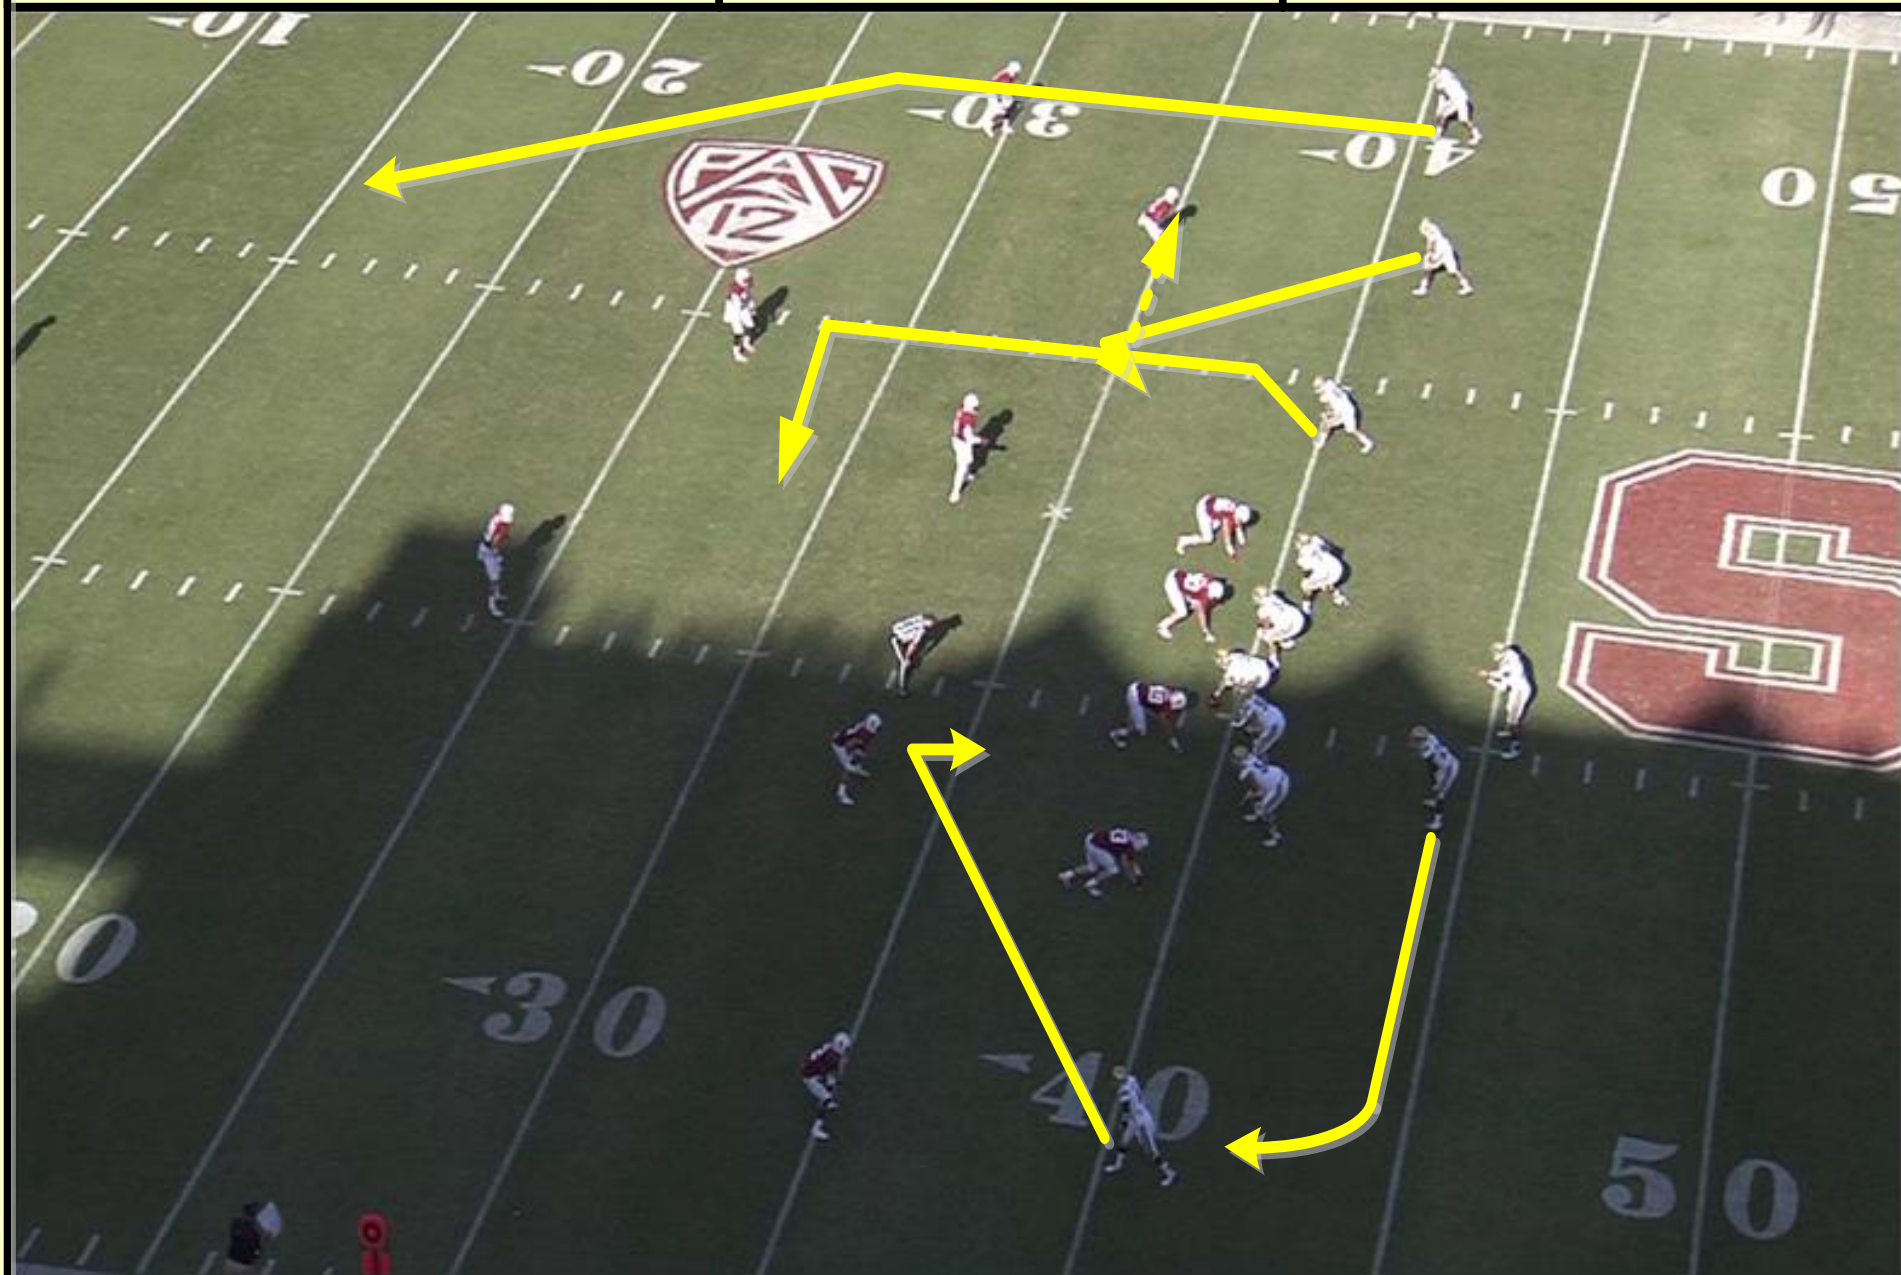

2018 PLAYBOOK

SNAG GAME

SNAG GAME

- **CHEVRON: 3 MAN SNAG (STRONG)**
- **EXXON: 2 MAN SNAG (WEAK)**
- **SHELL: 3 MAN SNAG (STRONG)**

SNAG GAME

BUILDING THE SNAG GAME

SNAG: WHEN CALLING THE SNAG GAME CONCEPTS ARE SET TO BE EITHER A STRONG SIDE (CHEVRON) OR WEAK SIDE (EXXON) SNAG READ. QB WILL ALWAYS START TO THE SIDE THE CONCEPT IS SET, AS THE IS ALSO THE HOT SIDE READ FOR THE QB. SNAGS CAN BE SET WITH AUTOMATIC BACKSIDE CONCEPT (QUICKER FOR TEMPO/AND IF NOT BIG SNAG TEAM) OR WITH ABILITY TO CALL BACK SIDE TAG (SECOND WORD AFTER INITIAL SNAG CONCEPT)

USUALLY PAIRED WITH R/L EMPTY 5 MAN PROTECTION. (QB EYES ALWAYS START HOT SIDE)

2018 PLAYBOOK

SNAG GAME

CHEVRON

- **3 MAN SNAG**
 - **PURE PROGRESSION CONCEPT**
 - **BACKSIDE TAGS – DAGGER / SKINNY / SHELL**
 - **1 BACK PROTECTION – R / L**
 - **2 BACK PROTECTION – RON / LOU**

PASS PRO: R/L

CODE:

CHEVRON

PLAY: DUAL CHEVRON SKINNY

PASS PRO: R/L

CODE:

2018 PLAYBOOK

SNAG GAME

EXXON

- **2 MAN SNAG**
 - **PURE PROGRESSION CONCEPT**
 - **BACKSIDE TAGS – SHELL / DAGGER**
 - **1 BACK PROTECTION – R / L**
 - **2 BACK PROTECTION – RON / LOU**

PLAY: TRIO RT EXXON

TAG: SHELL

PASS PRO: R