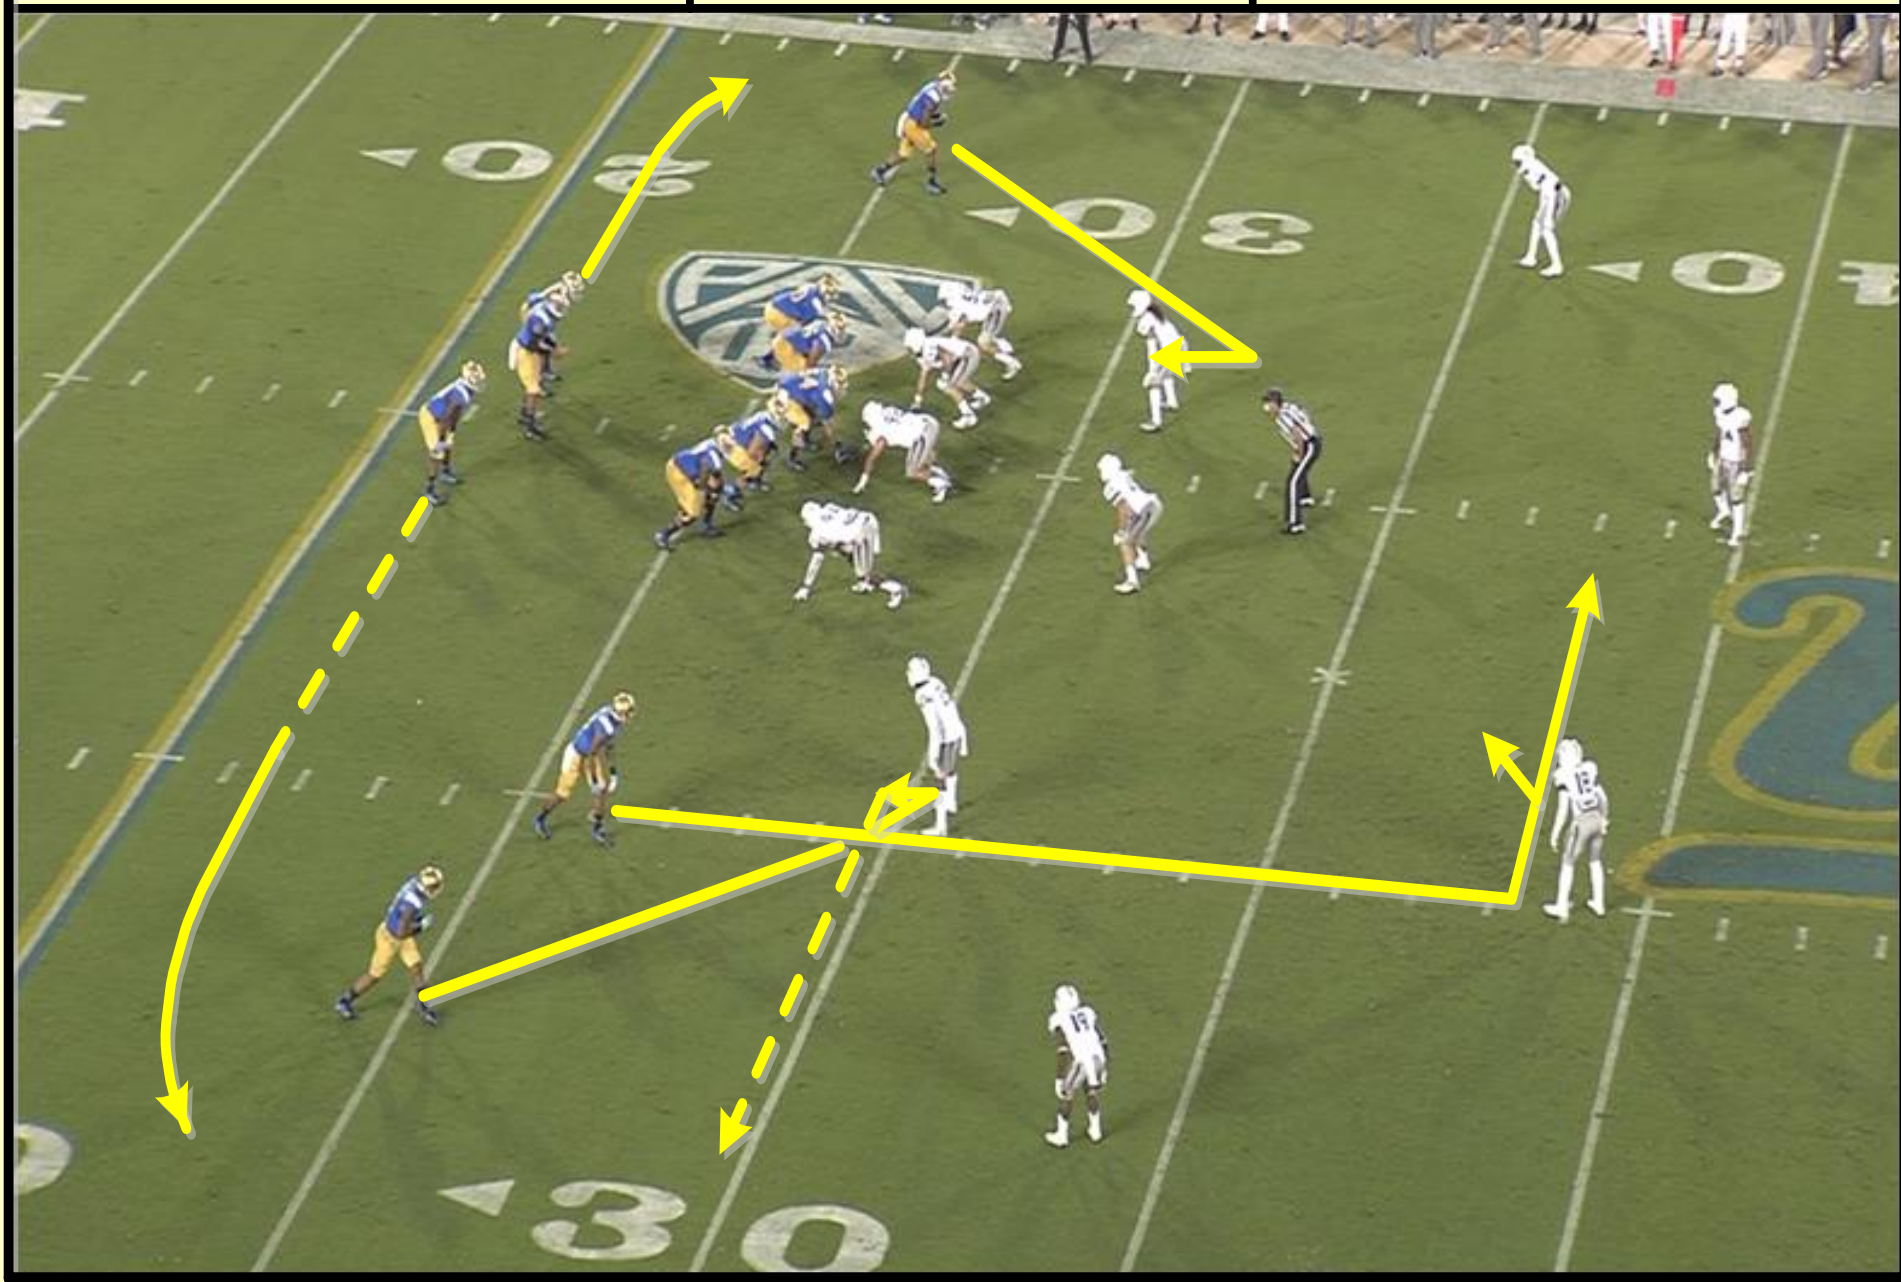

PLAY: GREEN FREE EXXON

TAG: SHELL

PASS PRO: R