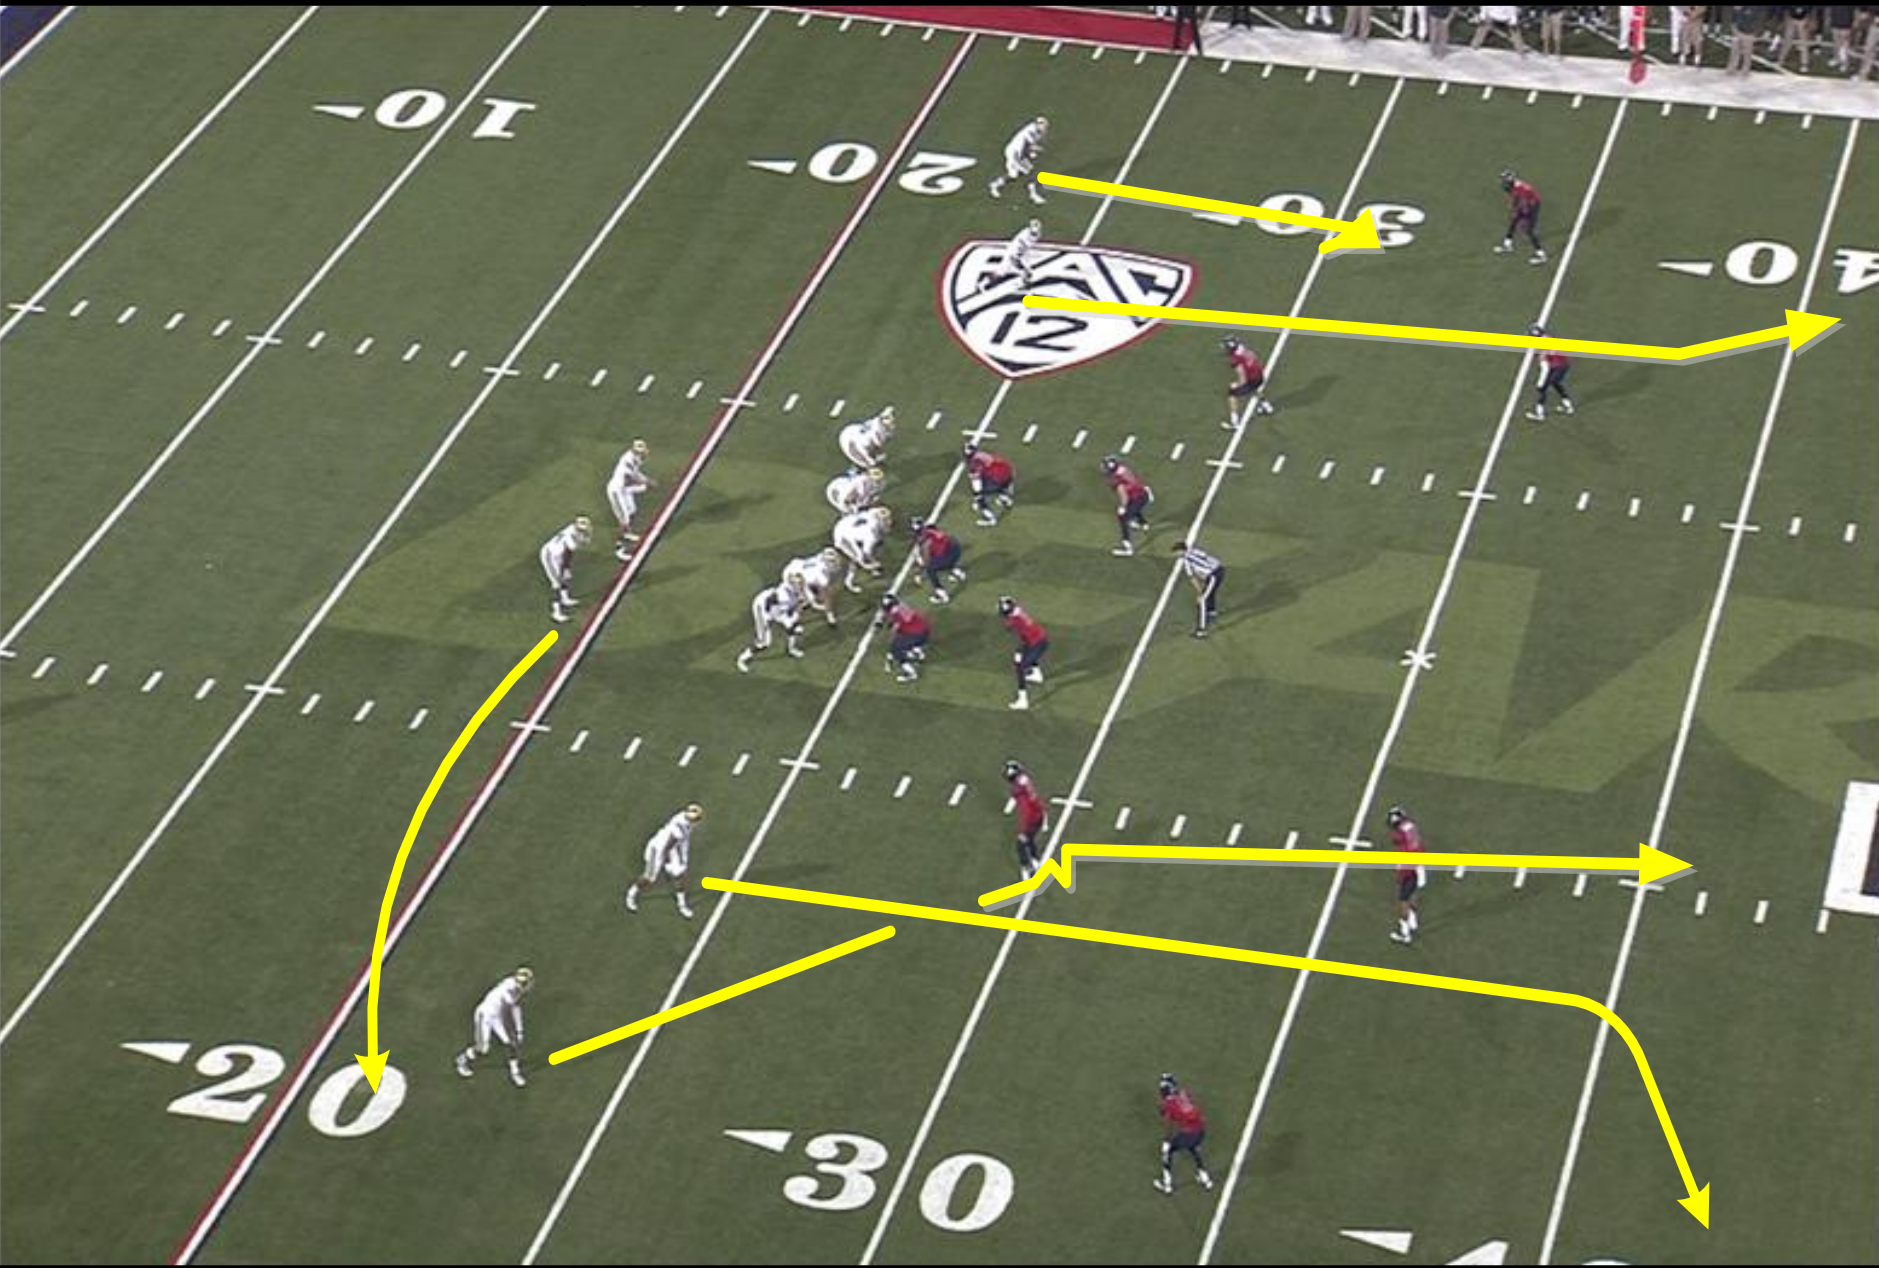

2018 PLAYBOOK

SNAG GAME

SNAG GAME

- **CHEVRON: 3 MAN SNAG (STRONG)**
- **EXXON: 2 MAN SNAG (WEAK)**
- **SHELL: 3 MAN SNAG (STRONG)**

SNAG GAME

BUILDING THE SNAG GAME

SNAG: WHEN CALLING THE SNAG GAME CONCEPTS ARE SET TO BE EITHER A STRONG SIDE (CHEVRON) OR WEAK SIDE (EXXON) SNAG READ. QB WILL ALWAYS START TO THE SIDE THE CONCEPT IS SET, AS THE IS ALSO THE HOT SIDE READ FOR THE QB. SNAGS CAN BE SET WITH AUTOMATIC BACKSIDE CONCEPT (QUICKER FOR TEMPO/AND IF NOT BIG SNAG TEAM) OR WITH ABILITY TO CALL BACK SIDE TAG (SECOND WORD AFTER INITIAL SNAG CONCEPT)

EXAMPLE

DUAL RT CHEVRON (CHEVRON IS SET STRONG SIDE AS CONCEPT, BACKSIDE (WEAK) KNOWS AUTOMATIC ROUTES)

TRIO RT EXXON SHELL (EXXON IS SET WEAK SIDE AS A CONCEPT, BACKSIDE (STRONG) IS TAGGED WITH SHELL CONCEPT)

USUALLY PAIRED WITH R/L EMPTY 5 MAN PROTECTION. (QB EYES ALWAYS START HOT SIDE)

2018 PLAYBOOK

SNAG GAME

CHEVRON

- **3 MAN SNAG**
 - **PURE PROGRESSION CONCEPT**
 - **BACKSIDE TAGS – DAGGER / SKINNY / SHELL**
 - **1 BACK PROTECTION – R / L**
 - **2 BACK PROTECTION – RON / LOU**

PLAY: DUAL RT CHEVRON

TAG: DAGGER

PASS PRO: L

PLAY: DUAL RT SNAGGO

TAG: CHINA

PASS PRO: L

CHEVRON

PLAY: DUAL CHEVRON DAGGER