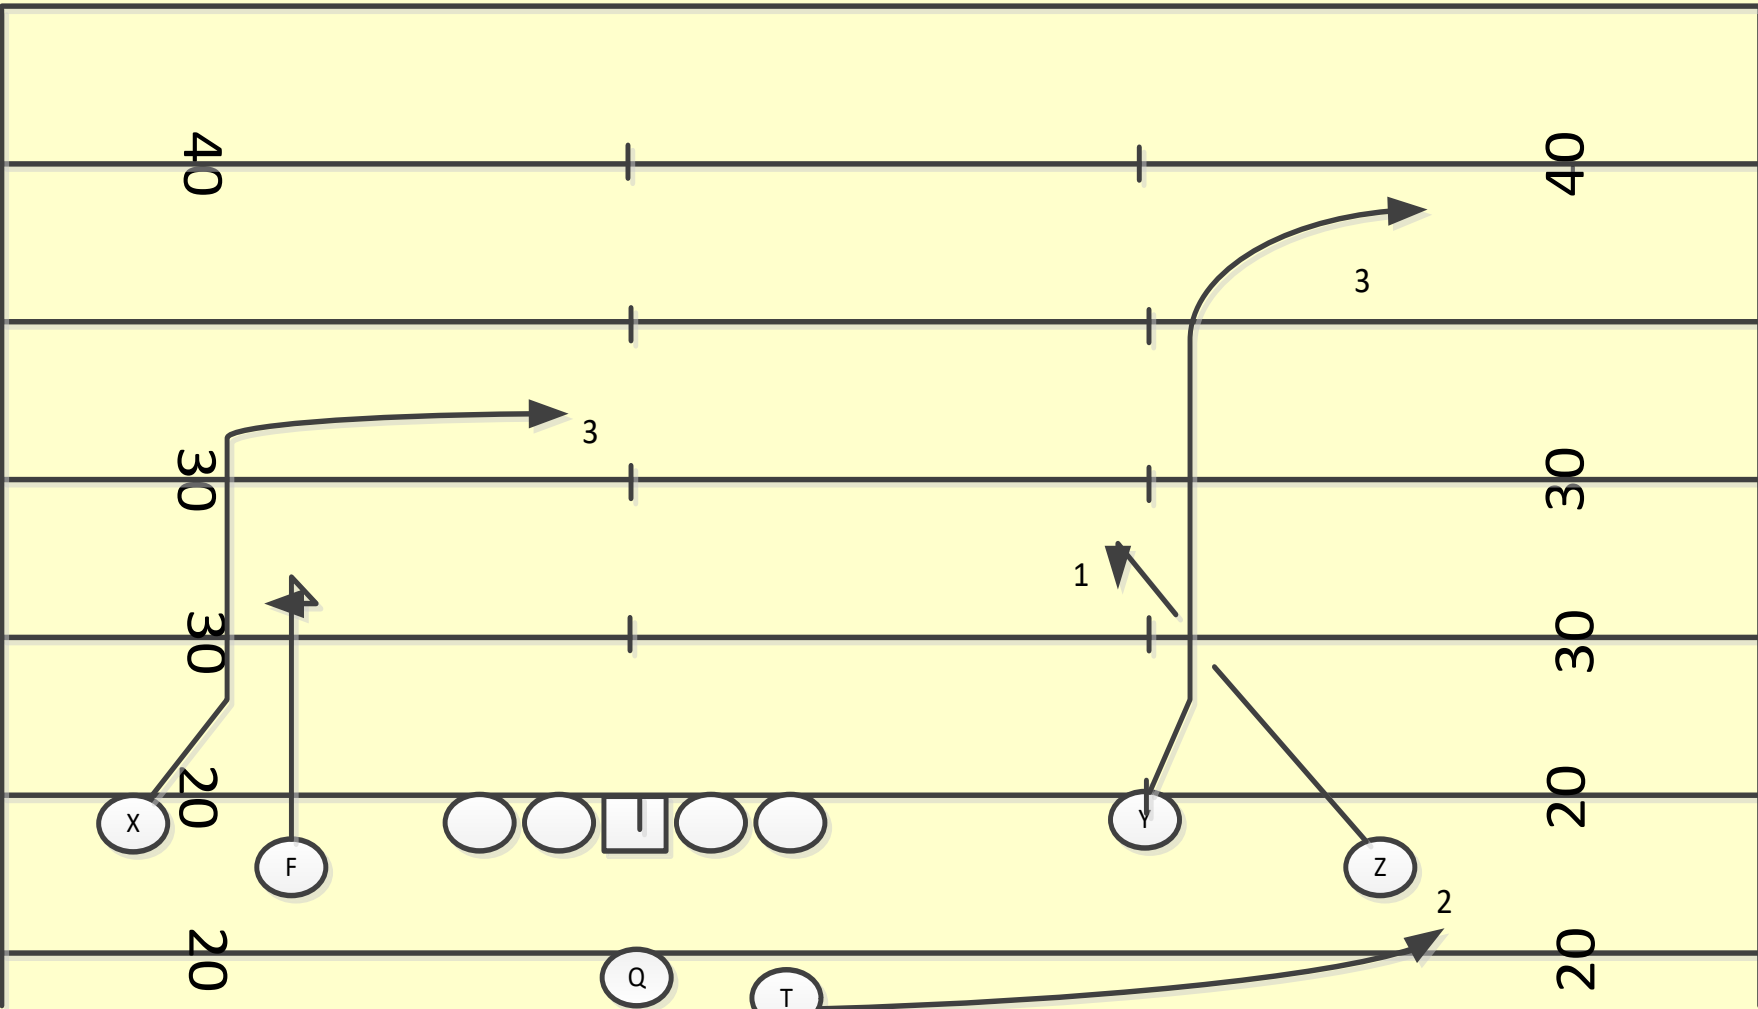

CHEVRON

PLAY: DUAL CHEVRON DAGGER

PASS PRO: R/L

CODE: