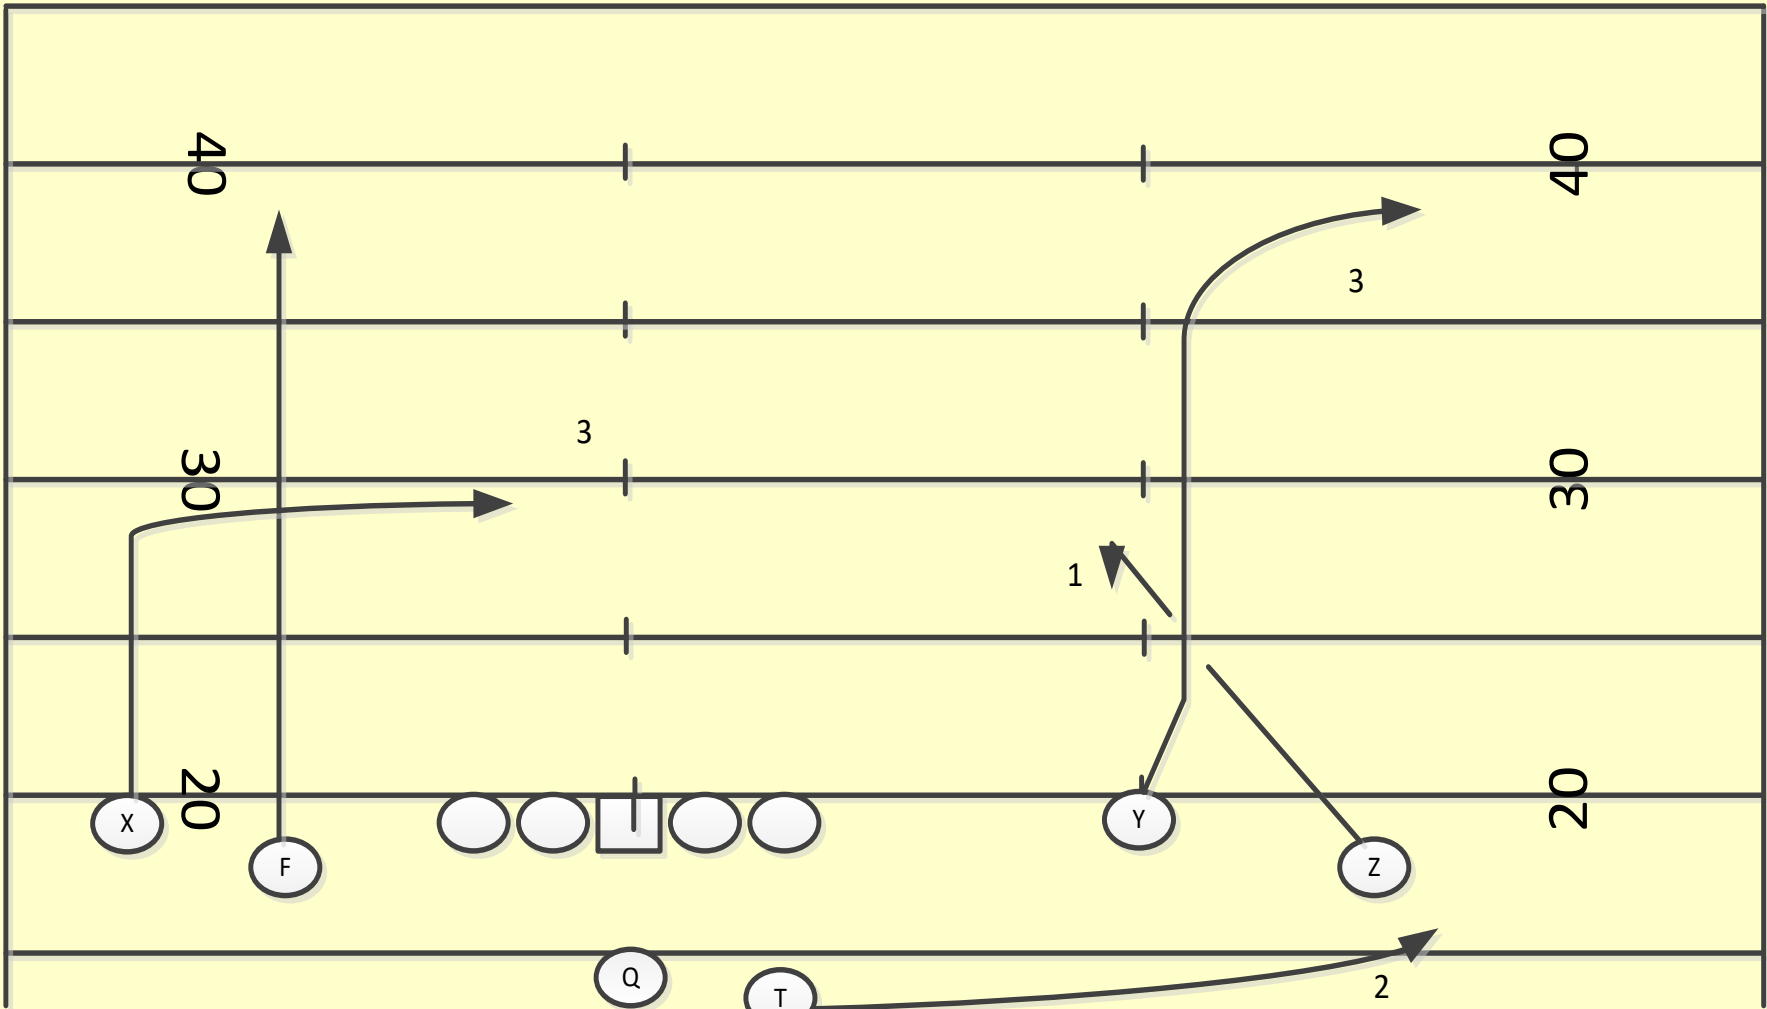

CHEVRON

PLAY: DUAL CHEVRON SKINNY

PASS PRO: R/L

CODE: