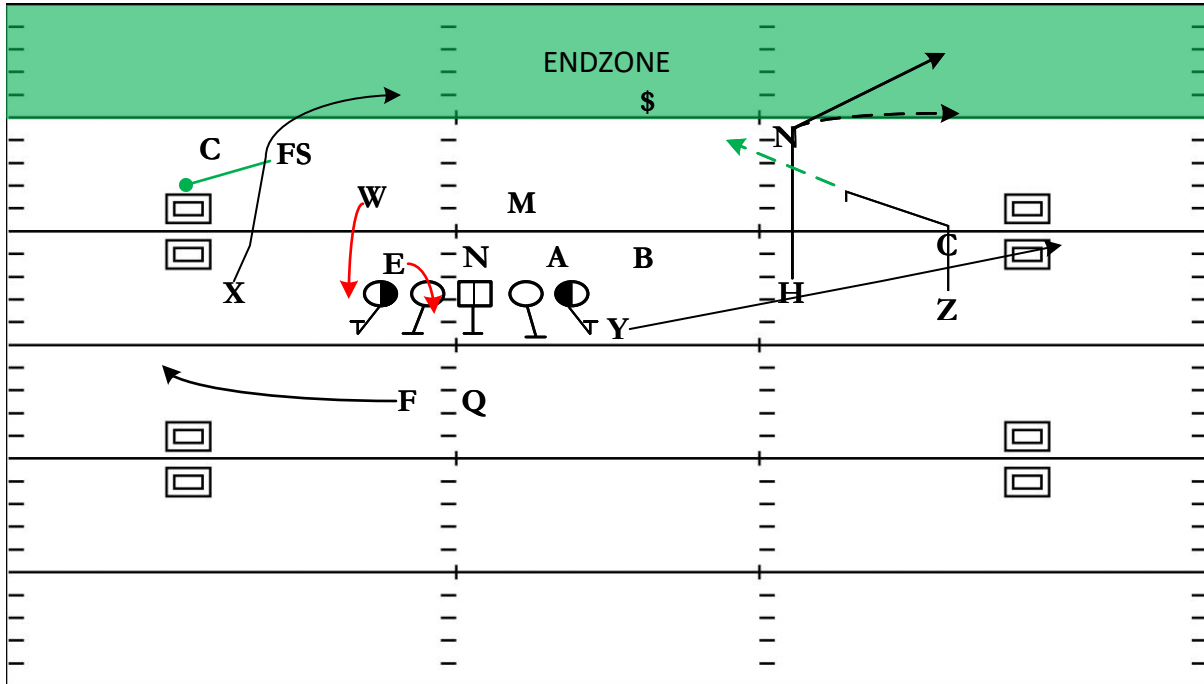

3x1 Wing: Snag BS Glance

QTR	TIME	D & D	YD LINE	HASH	SCORE
2nd	10:53	1 & GL	7	L	0 - 0

STRATEGY: Bread & Butter Quick Game, take advantage of zone defenses in the redzone and find the holes in the coverage. Also has a lot of Man Beaters as well depending on leverage given.

QB READS & PROGRESSION: Decide which side to work – Glance = Read Flat Defender if he drops throw swing – if he expands throw Glance / Snag = Peek Corner Route – Read the Flat Defender In & Out

X	Glance	LT	Clamp Combo 4i End to Will Linebacker
H	Corner Route Can Flatten based on Coverage	LG	Clamp Combo 4i End to Will Linebacker
Y	Flat	C	Man Protect Nose Tackle
Z	Snag Settle v. Zone / Run v. Man	RG	Clamp Combo 4i Anchor to Mikel Linebacker
F	Swing	RT	Clamp Combo 4i Anchor to Mikel Linebacker