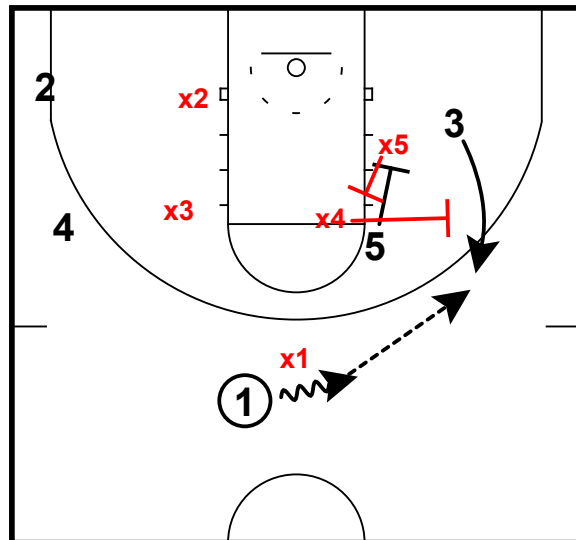

Baylor Defense

Baylor vs Kansas State

Switch Exchanges/With the body on flare

X3 and X4 switch on pin down
X5 and X3 switch on flare screen

Switch Exchanges/With the body on flare

X4 and X5 switch back on the pin down

Switch Exchanges/With the body on flare

X4 takes away middle drive and forces turnover with ball pressure