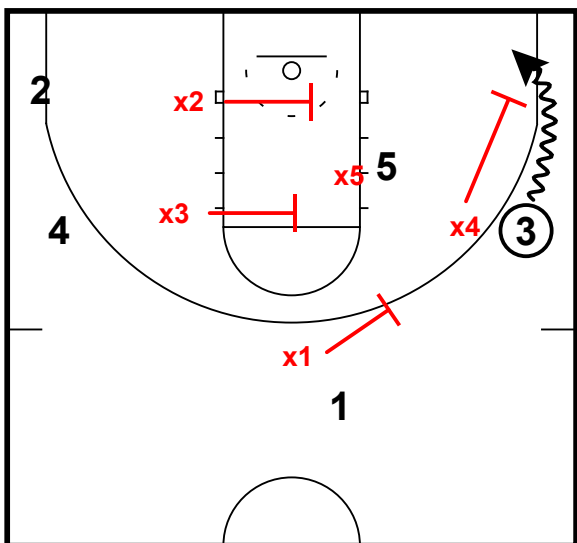

Baylor Defense

Baylor vs Kansas State

Switch Exchanges/With the body on flare

X3 and X4 switch on pin down
X5 and X3 switch on flare screen

Switch Exchanges/With the body on flare

X4 and X5 switch back on the pin down

Switch Exchanges/With the body on flare

X4 takes away middle drive and forces turnover with ball pressure