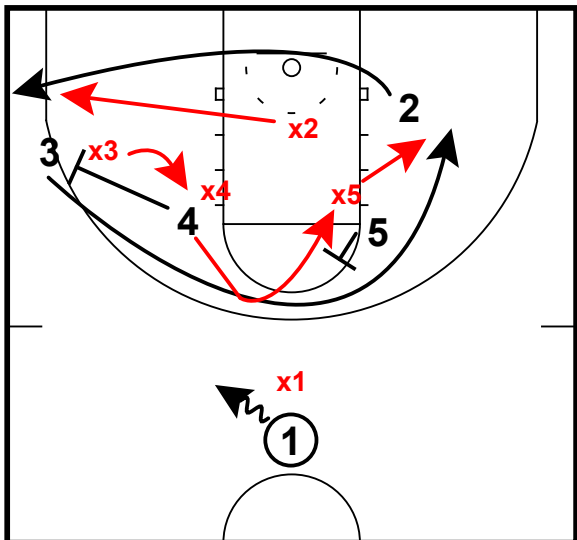

Baylor Defense

Baylor vs Kansas State

Switch Exchanges/With the body on flare

X3 and X4 switch on pin down
X5 and X3 switch on flare screen

Switch Exchanges/With the body on flare

X4 and X5 switch back on the pin down

Switch Exchanges/With the body on flare

X4 takes away middle drive and forces turnover with ball pressure