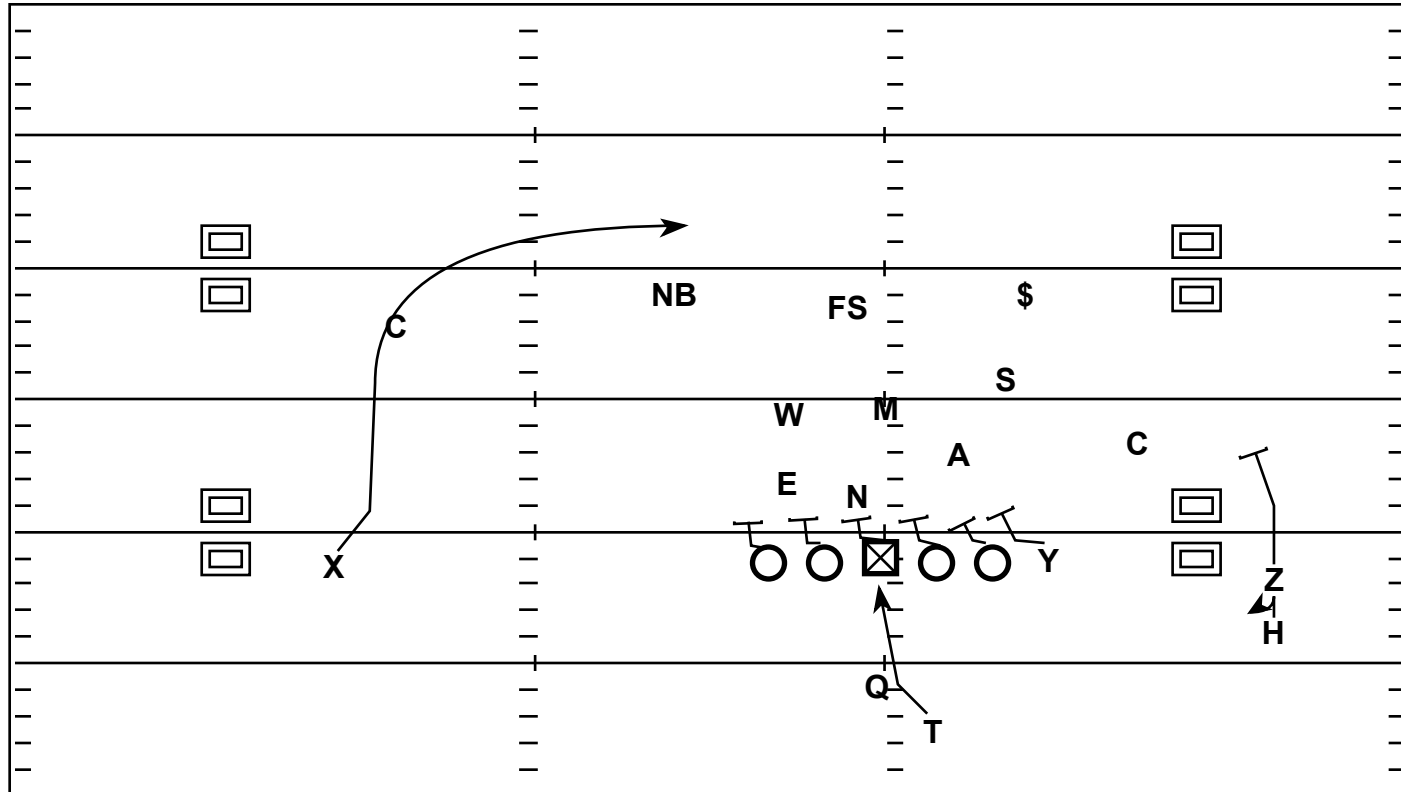

3x1 Attached Stack: Inside Zone Capped FS Glance BS Now

Quarter	Time	D & D	YD Line	Hash	Score
2nd	13:02	2 - 8	-47	R	14 - 3

Strategy: Use extreme tempo to steal yards as the Defense can't get set if you have the numbers on the perimeter snap the ball and get it out to the Now.

QB Progression/Read: Pre-Snap Read the Now (#'s RPO) - Post Snap Read the Glance (Space RPO)

X - Glance
H - Now
Y - Chaos Zone Block Left
Z - Block for the Now
T - Flash Fake Zone look for immediate pressure

LT - Chaos Zone Block Left
LG - Chaos Zone Block Left
C - Chaos Zone Block Left
RG - Chaos Zone Block Left
RT - Chaos Zone Block Left