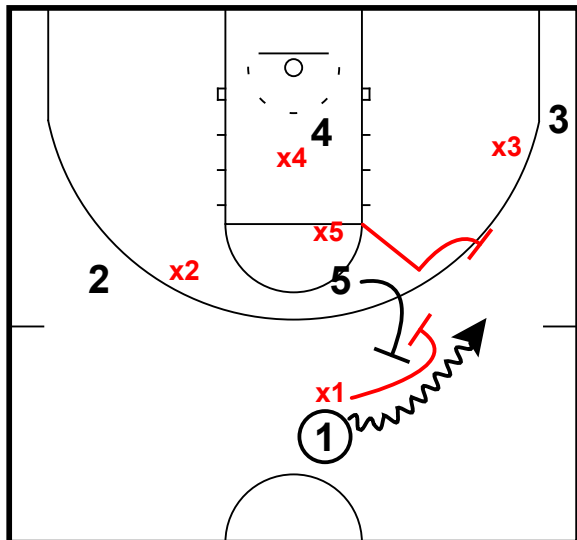

Baylor Defense

Baylor vs Kansas State

Leaning into Rebounding Area

- X1 goes over ball screen
- X5 switches on to 1
- All 5 defenders crash the boards