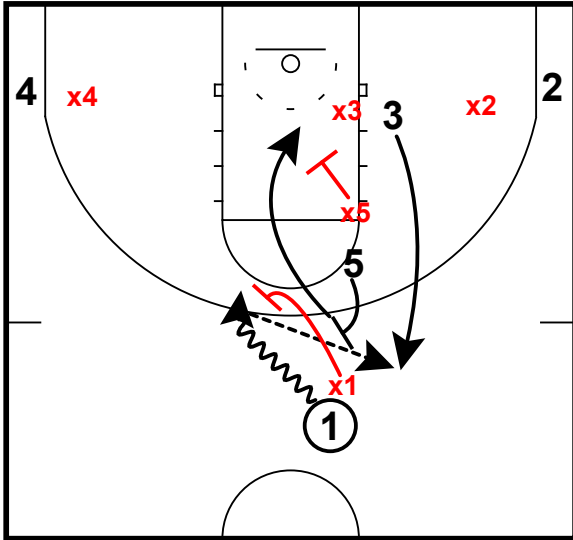

Baylor Defense

Baylor vs Kansas State

Force Left/Drop

Force left on middle ball screen coverage
X5 is in drop coverage