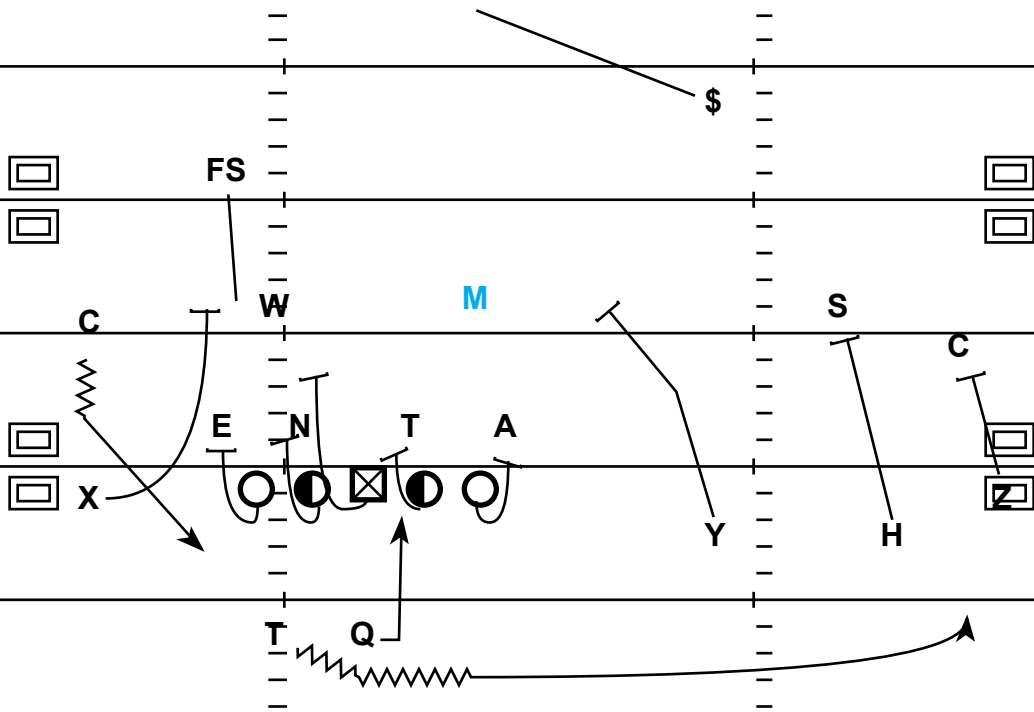

3x1 Open Orbit: QB Draw Swing

Baylor v. Kansas State

Strategy: Use motion to create a Quads look and manipulate #'s on the perimeter

QB Progression/Read: Read the Mike on the RPO

X - Block MDM

H - Block MDM (Sam)

Y - Block MDM (\$ to Mike)

Z - Block MDM (Corner)

T - Orbit Motion to Swing

LT - Man Locked

LG - Man Locked

C - Slide to Left (Nose) to Will

RG - Man Locked

RT - Man Locked