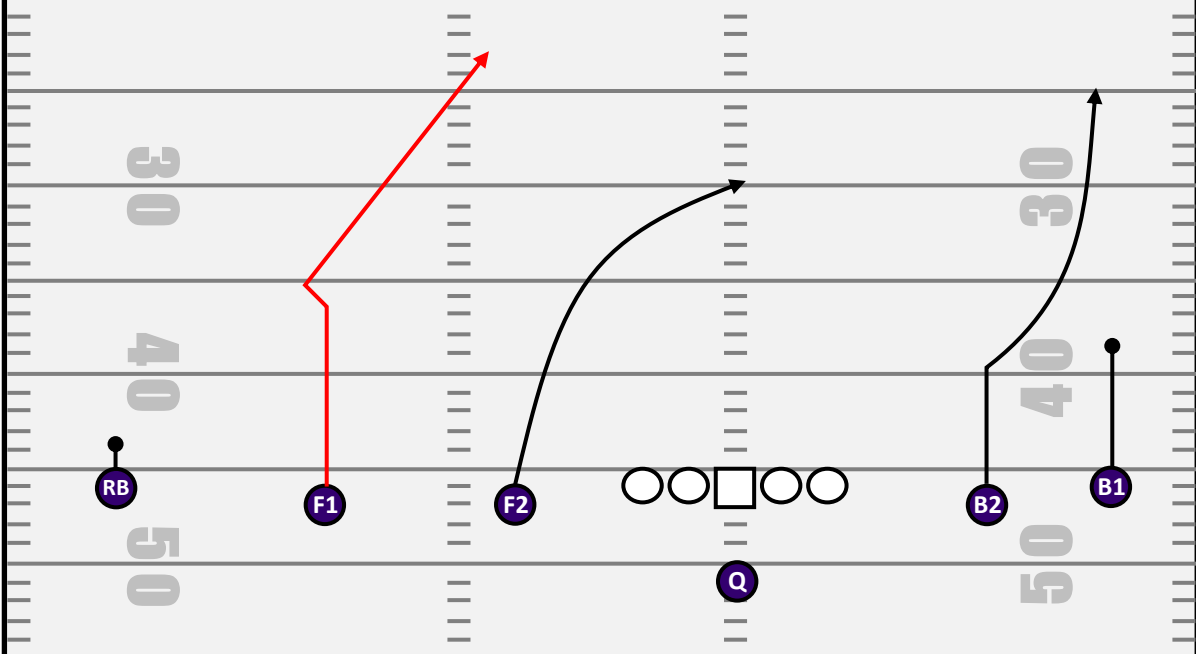

SLOT FADE I/S DBL POST

CORE CONCEPT: DOUBLE POSTS
SPECIFIC CONCEPT: INSIDE DBL POSTS WITH MAN ANSWER TO THE BOUNDARY
NOTE: RB IS ALIGNED IN EMPTY AS THE #1 WR TO THE FIELD (F1 F2 COUNT DOES NOT INCLUDE HIM)

CONCEPT NOTES

PRINCIPLE
 F1 – POST
 F2 – OVER
 B1 – HITCH
 B2 – SLOT FADE
 RB – SMOKE

FORMATION NOTES
 EMPTY.
 RB ALIGNED AS #1 TO THE FIELD.

OL
 5-MAN PRO

ROUTE	FS1	FS2	BS1	BS2	RB
	POST	OVER	HITCH	SLOT FADE	SMOKE
DEPTH	9-YARD	14-16 YARDS	6-YARDS	TOES	1-YARD
NOTE	4-UP, 1 OUT (NOD) ATTACK PIPE	STUTTER THE MLB WRAP TO HASH	5-STEPS	+3 OFF SIDELINE	1-STEP AND SETTLE

NOTES

BOISE STATE IS IN A 4-DOWN FRONT WITH ONE MUGGED LB, AND THE MLB PUSHED TO THE 3-WR SURFACE

- TO THE FIELD THEY ARE PLAYING MATCH COVERAGE OFF OF 3 AND 2
- TO THE BOUNDARY THEY ARE PLAYING STRAIGHT MAN-FREE OVER THE 2-WR'S

THE OVER ROUTE DRAWS THE ATTENTION OF THE MLB, FIELD SAFETY AND DROPPING WLB. WITH FIELD SAFETY OVER PLAYING THE CROSS, THE POST IS NOW ISOLATED ON THE NICKLE WHO IS PLAYING OUTSIDE LEVERAGE VERSUS THE POST ROUTE.