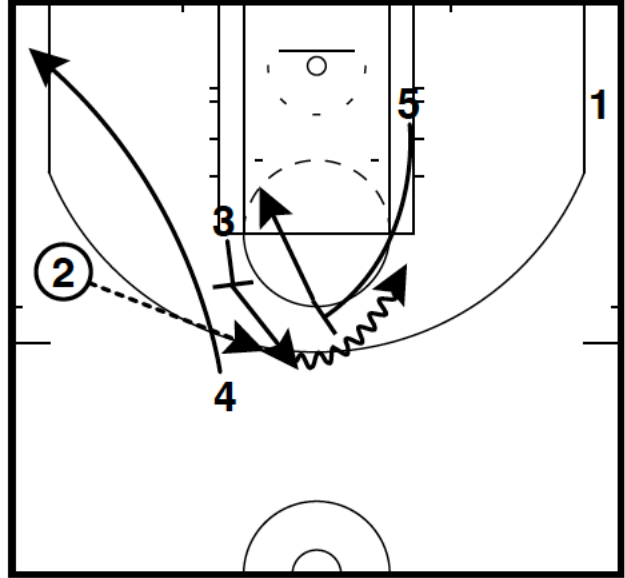

Baylor

AI Stagger DHO
AI

2 cuts over top 5 and 4
3 cuts underneath
1 hits 5 on elbow

AI Stagger DHO
AI

1 and 4 set stagger for 2
5 follows with a DHO for 2

Gonzaga

Backscreen Rip
Misc

1 swings to 4 and cuts corner
3 pin downs for 2, 4 hits 2
3 moves to elbow

Backscreen Rip
Misc

3 back screens 4 to corner
2 hits 3 popping
5 sets BS for 3 and rolls

UCLA

Weave Split
Weave

1 swings to 4, 4 DHO's with 2
1 and 3 interchange

Weave Split
Weave

2 DHO's with 3 and spaces

Weave Split
Weave

3 hits 5, 2 and 3 split
5 looks for back door
5 then hits 3 and follows into BS

Houston

1 hits 2, 2 flips it back 1
2 curls near the paint
4 and 3 space

5 BS's for 1 and rolls
2 replaces behind roller