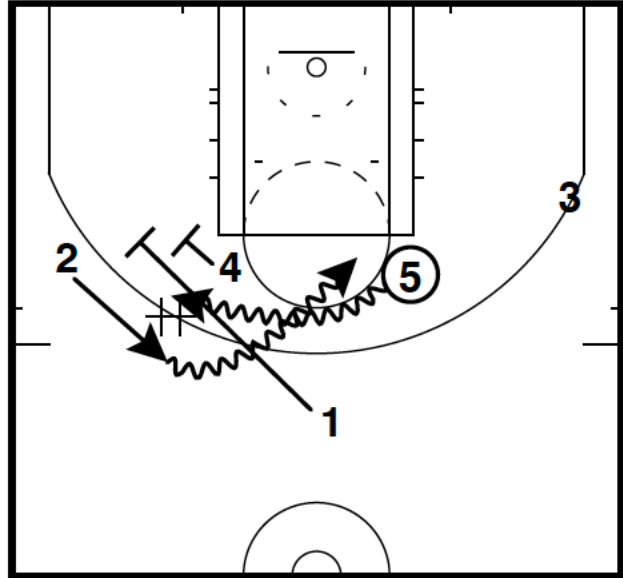

Baylor

AI Stagger DHO
AI

2 cuts over top 5 and 4
3 cuts underneath
1 hits 5 on elbow

AI Stagger DHO
AI

1 and 4 set stagger for 2
5 follows with a DHO for 2

Gonzaga

Backscreen Rip
Misc

1 swings to 4 and cuts corner
3 pin downs for 2, 4 hits 2
3 moves to elbow

Backscreen Rip
Misc

3 back screens 4 to corner
2 hits 3 popping
5 sets BS for 3 and rolls

UCLA

Weave Split
Weave

1 swings to 4, 4 DHO's with 2
1 and 3 interchange

Weave Split
Weave

2 DHO's with 3 and spaces

Weave Split
Weave

3 hits 5, 2 and 3 split
5 looks for back door
5 then hits 3 and follows into BS

Houston

1 hits 2, 2 flips it back 1
2 curls near the paint
4 and 3 space

5 BS's for 1 and rolls
2 replaces behind roller