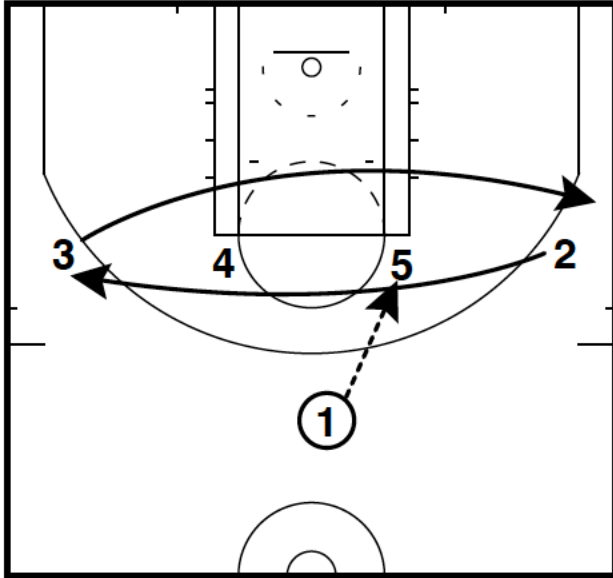

Baylor

AI Stagger DHO
AI

2 cuts over top 5 and 4
3 cuts underneath
1 hits 5 on elbow

AI Stagger DHO
AI

1 and 4 set stagger for 2
5 follows with a DHO for 2

Gonzaga

Backscreen Rip
Misc

1 swings to 4 and cuts corner
3 pin downs for 2, 4 hits 2
3 moves to elbow

Backscreen Rip
Misc

3 back screens 4 to corner
2 hits 3 popping
5 sets BS for 3 and rolls

UCLA

Weave Split
Weave

1 swings to 4, 4 DHO's with 2
1 and 3 interchange

Weave Split
Weave

2 DHO's with 3 and spaces

Weave Split
Weave

3 hits 5, 2 and 3 split
5 looks for back door
5 then hits 3 and follows into BS

Houston

1 hits 2, 2 flips it back 1
2 curls near the paint
4 and 3 space

5 BS's for 1 and rolls
2 replaces behind roller