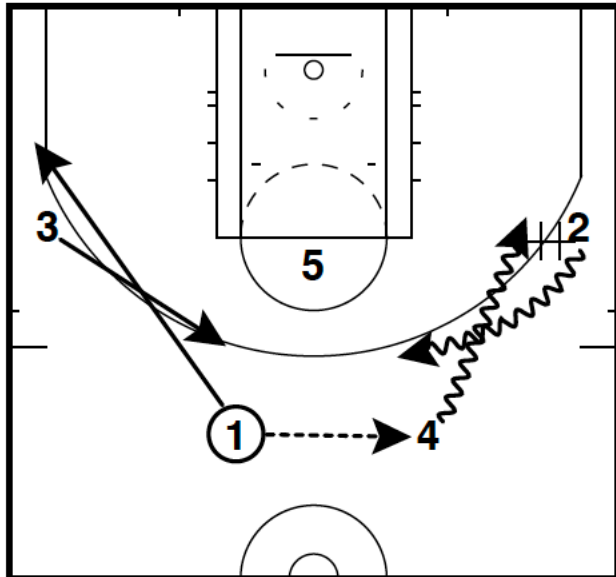

Baylor

AI Stagger DHO
AI

2 cuts over top 5 and 4
3 cuts underneath
1 hits 5 on elbow

AI Stagger DHO
AI

1 and 4 set stagger for 2
5 follows with a DHO for 2

Gonzaga

Backscreen Rip
Misc

1 swings to 4 and cuts corner
3 pin downs for 2, 4 hits 2
3 moves to elbow

Backscreen Rip
Misc

3 back screens 4 to corner
2 hits 3 popping
5 sets BS for 3 and rolls

UCLA

Weave Split
Weave

1 swings to 4, 4 DHO's with 2
1 and 3 interchange

Weave Split
Weave

2 DHO's with 3 and spaces

Weave Split
Weave

3 hits 5, 2 and 3 split
5 looks for back door
5 then hits 3 and follows into BS

Houston

1 hits 2, 2 flips it back 1
2 curls near the paint
4 and 3 space

5 BS's for 1 and rolls
2 replaces behind roller