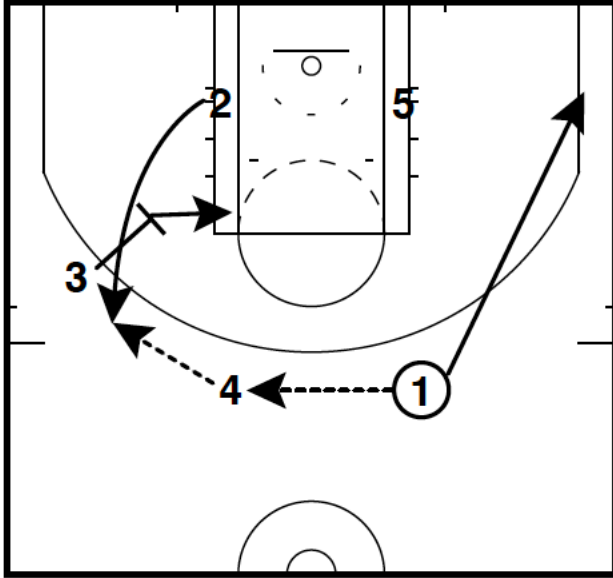

Baylor

AI Stagger DHO
AI

2 cuts over top 5 and 4
3 cuts underneath
1 hits 5 on elbow

AI Stagger DHO
AI

1 and 4 set stagger for 2
5 follows with a DHO for 2

Gonzaga

Backscreen Rip
Misc

1 swings to 4 and cuts corner
3 pin downs for 2, 4 hits 2
3 moves to elbow

Backscreen Rip
Misc

3 back screens 4 to corner
2 hits 3 popping
5 sets BS for 3 and rolls

UCLA

Weave Split
Weave

1 swings to 4, 4 DHO's with 2
1 and 3 interchange

Weave Split
Weave

2 DHO's with 3 and spaces

Weave Split
Weave

3 hits 5, 2 and 3 split
5 looks for back door
5 then hits 3 and follows into BS

Houston

1 hits 2, 2 flips it back 1
2 curls near the paint
4 and 3 space

5 BS's for 1 and rolls
2 replaces behind roller