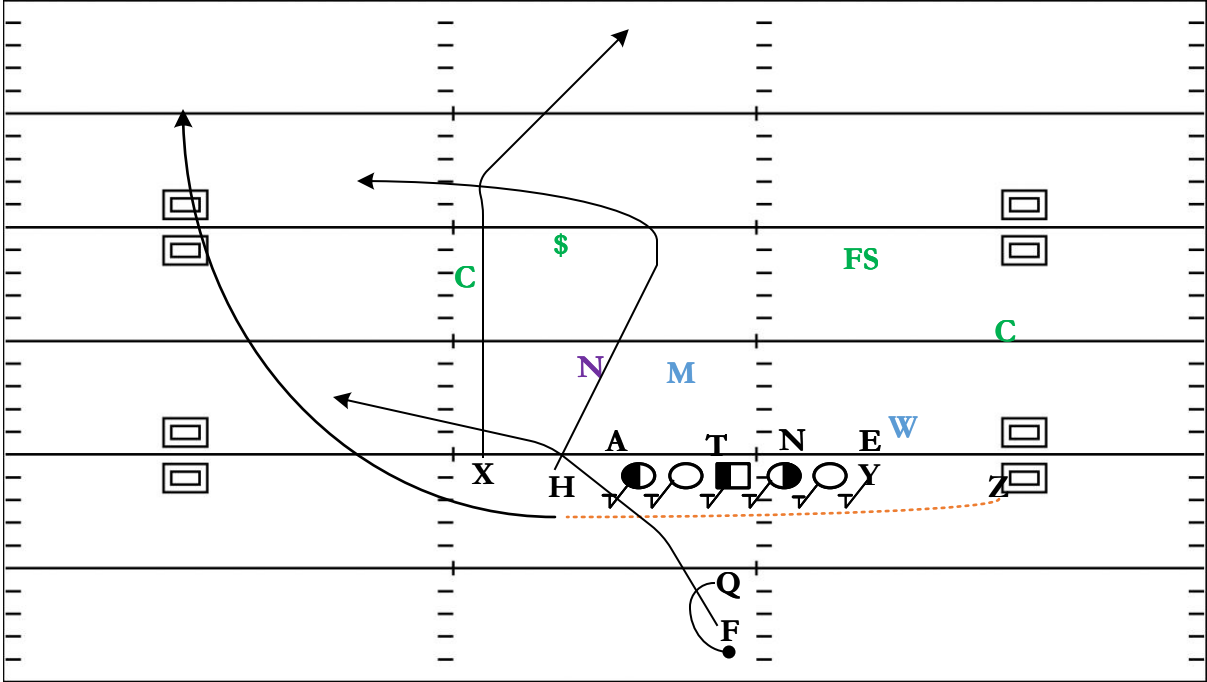

# 2x2 Attached Z-Smoke: PAP Post-Wheel SS Chaser

QTR	TIME	D & D	YD LINE	HASH	SCORE
2nd	6:50	1 & 10	-46	R	17 - 3

**STRATEGY:** Take a deep vertical shot down the field and pull the defense. Allow your chaser to run underneath your post route as the post route takes the top off the defense.

**QB READS & PROGRESSION:** Post – Chaser – RB Checkdown

<b>X</b>	DBL Move Post	<b>LT</b>	Slide Protect Gap to Left
<b>H</b>	Sail Hard inside then break Underneath Post	<b>LG</b>	Slide Protect Gap to Left
<b>Y</b>	Slide Protect C-Gap	<b>C</b>	Slide Protect Gap to Left
<b>Z</b>	Smoke Motion Wheel	<b>RG</b>	Slide Protect Gap to Left
<b>F</b>	Play-Fake w/ Quarterback Run the Flat	<b>RT</b>	Slide Protect Gap to Left