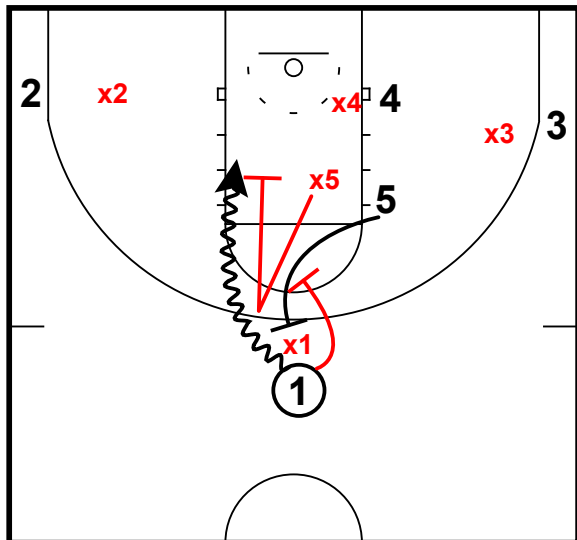

## Florida vs Baylor

#11 Vital/Excellent Defender

Switch on ball screen