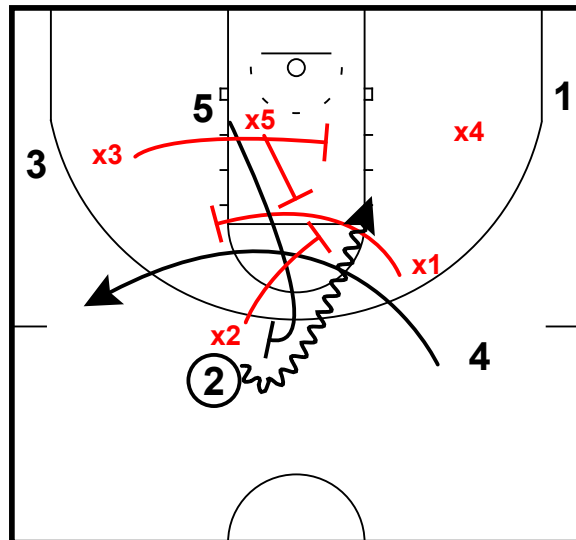

## Baylor vs TCU

Switch Exchanges/Protect Rim

X1 and X4 switch exchange

Switch Exchanges/Protect Rim

X2 goes under ball screen  
X3 rotates to help on drive