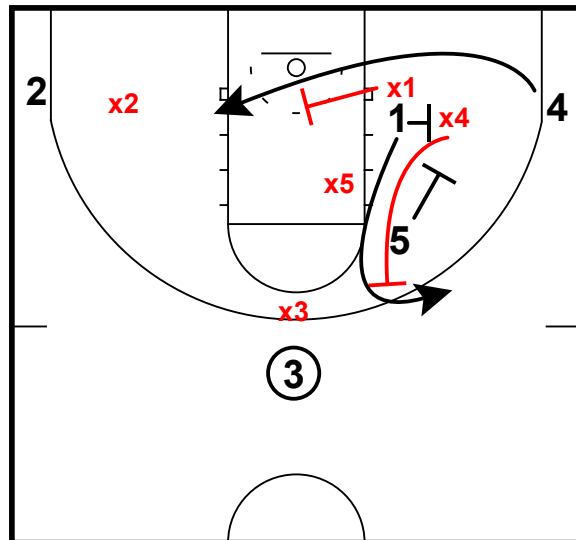

Baylor Defense

Baylor vs Kansas State

Good Ball Pressure/Ball Side on Screen/Switch Flex

Good Ball Pressure/Ball Side on Screen/Switch Flex

X1 pressures ball
X3 stays ball side on down screen

X1 and X4 switch on flex screen
X4 cuts ball side on down screen