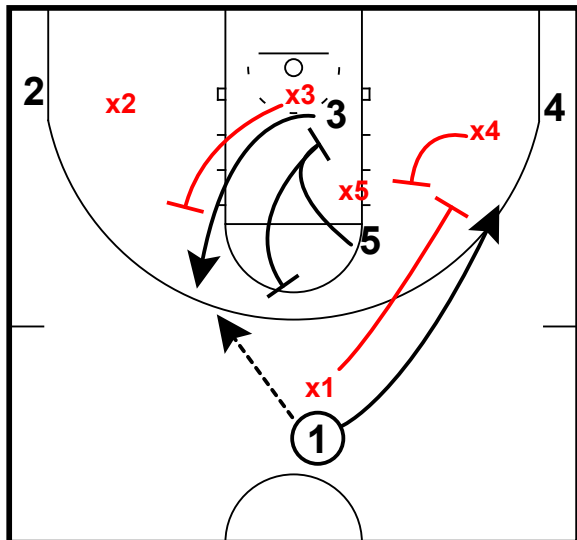

Baylor Defense

Baylor vs Kansas State

Good Ball Pressure/Ball Side on Screen/Switch Flex

Good Ball Pressure/Ball Side on Screen/Switch Flex

X1 pressures ball
X3 stays ball side on down screen

X1 and X4 switch on flex screen
X4 cuts ball side on down screen