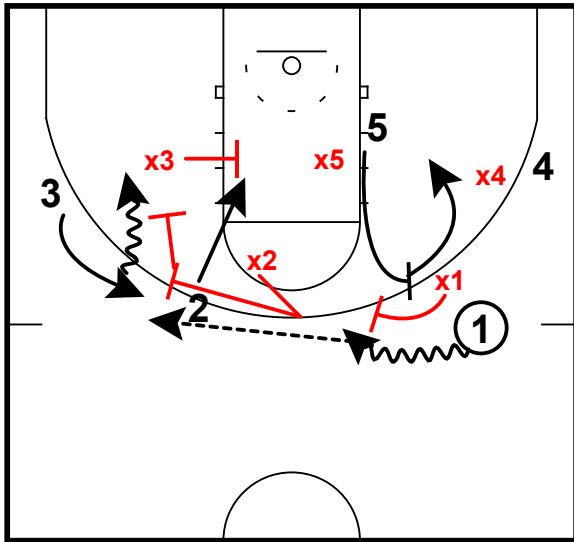

## Baylor vs TCU

Ball Pressure/Switch Back Door/Good Help

- X1 applies good pressure and goes over ball screen
- X3 helps on back door cut by 2
- X2 switches on to 3