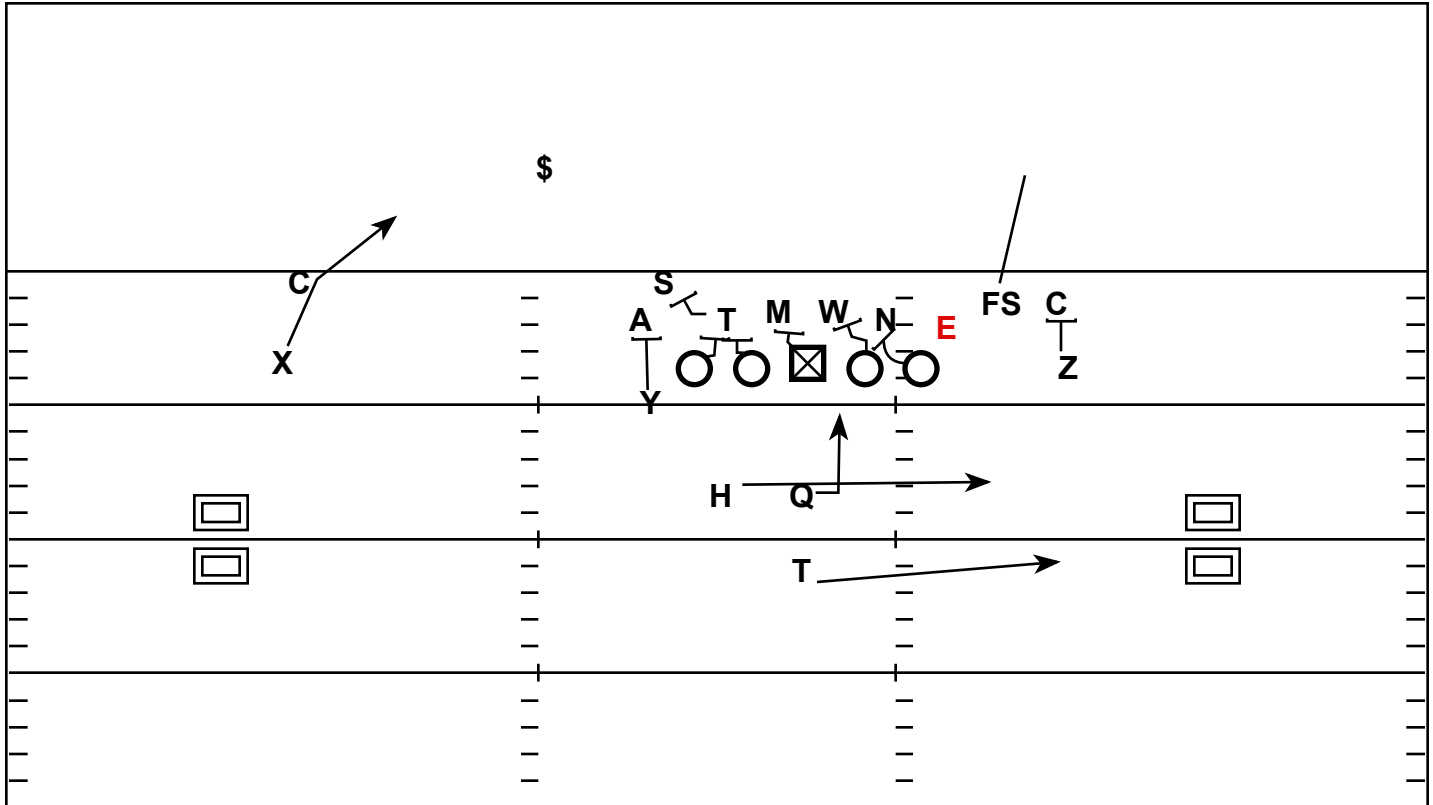

Split Backs Wing: Inside Zone Bash

Quarter	Time	D & D	YD Line	Hash	Score
3rd	3:26	2 pt.	3	RM	20 - 19

Strategy: Keep the Inside Zone scheme the same for the Offensive Lineman, while switching the roles of the QB & the RB.

QB Progression/Read: Read the EMLOS - If Keep Read the IZ working off the Combo

X - Distraction Route

H - Perimeter Threat read the Block of the Outside Receiver

Y - Inside Drive Anchor

Z - Block Backside Corner

T - Distraction Fake Pitch

LT - Zone Combo 3-Tech to Sam Linebacker

LG - Zone Combo 3-Tech to Sam Linebacker

C - Inside Drive Mike Linebacker

RG - Inside Drive Will Linebacker

RT - Inside Drive 3-Tech Nose