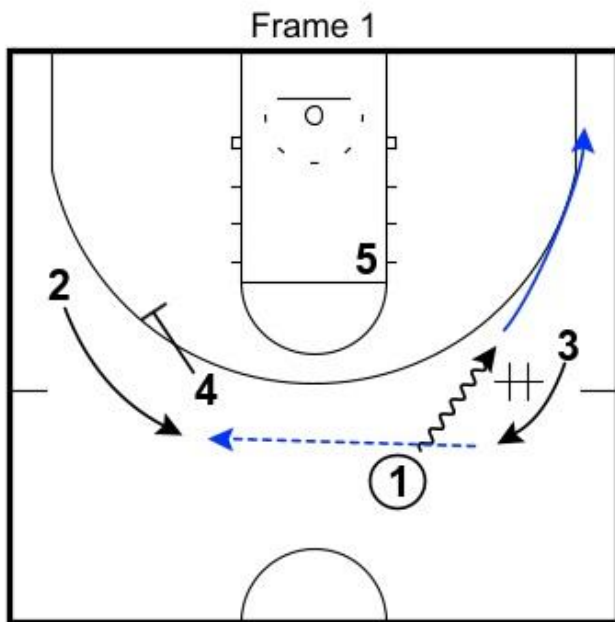

Kent State - DHO fake chin shallow fist

DHO & pass to exit of away sceeen

fake back screen & pass to wing

side PnR combined with shallow cut