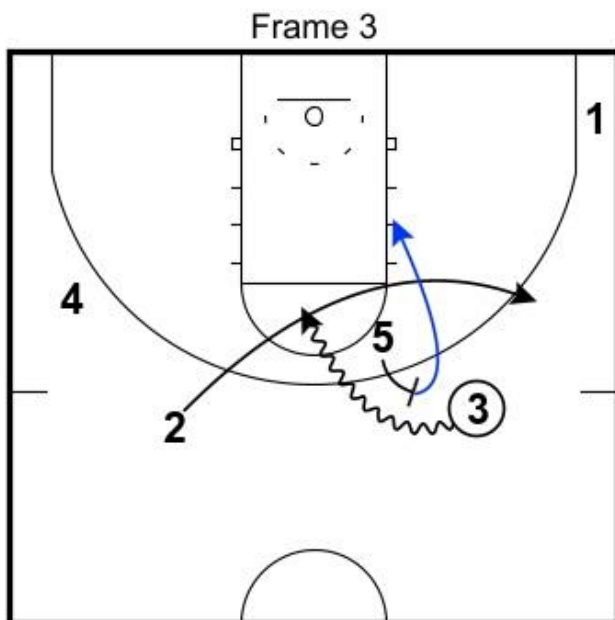

Kent State - DHO fake chin shallow fist

DHO & pass to exit of away sceeen

fake back screen & pass to wing

side PnR combined with shallow cut