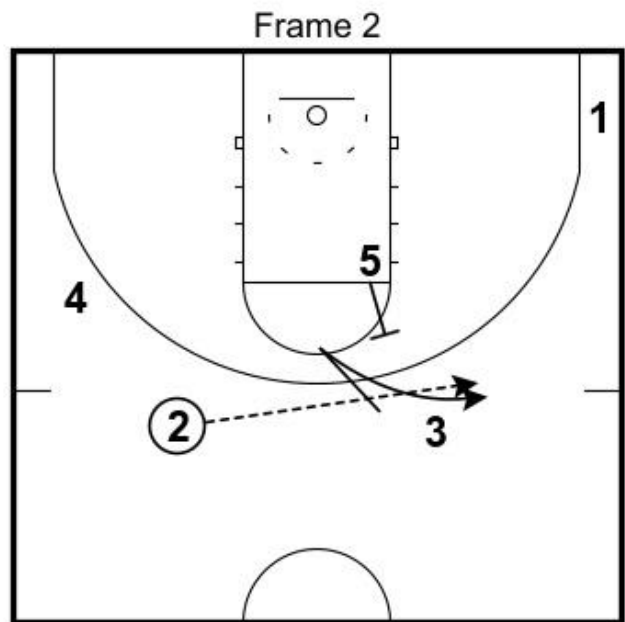

Kent State - DHO fake chin shallow fist

DHO & pass to exit of away sceeen

fake back screen & pass to wing

side PnR combined with shallow cut