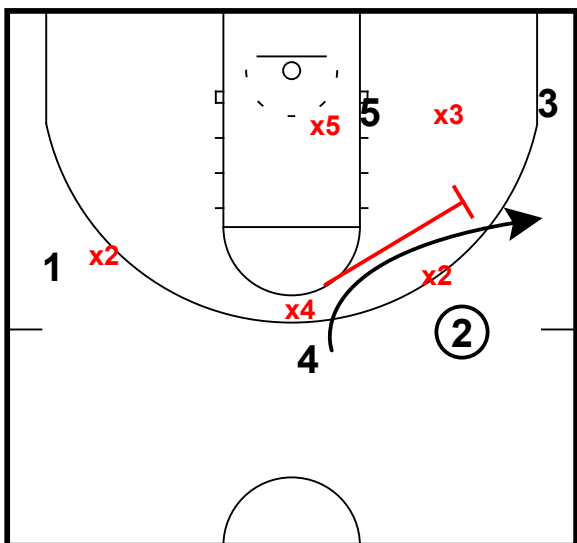

Baylor Defense

Baylor vs TCU

Deny Wing Pass/Switch Exchanges

X4 denies pass to 4
X1 and X2 switch on exchange

Deny Wing Pass/Switch Exchanges

Ball is reversed back to the top to 4
4 passes to 2 then blur cuts

Deny Wing Pass/Switch Exchanges

4 loops to wing after making pass to 2

Deny Wing Pass/Switch Exchanges

X2 fights over ball screen