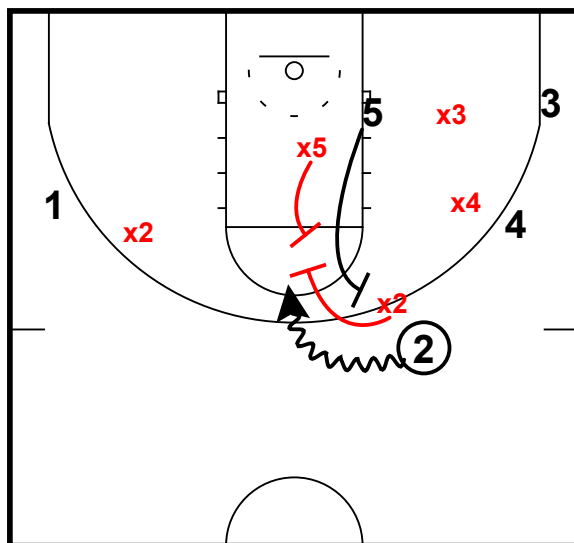

Baylor Defense

Baylor vs TCU

Deny Wing Pass/Switch Exchanges

X4 denies pass to 4
X1 and X2 switch on exchange

Deny Wing Pass/Switch Exchanges

Ball is reversed back to the top to 4
4 passes to 2 then blur cuts

Deny Wing Pass/Switch Exchanges

4 loops to wing after making pass to 2

Deny Wing Pass/Switch Exchanges

X2 fights over ball screen