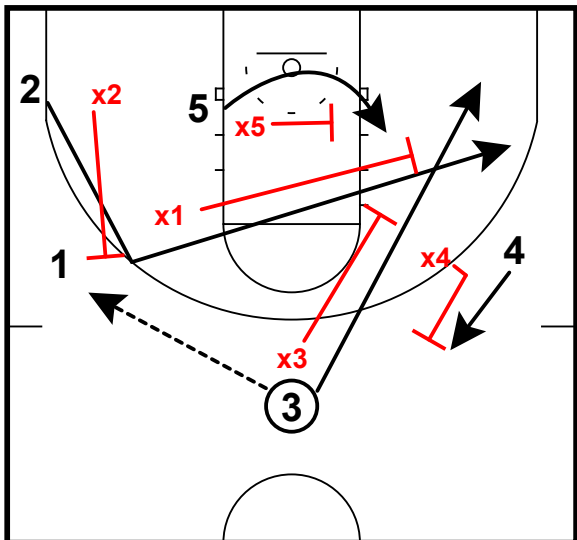

Baylor Defense

Baylor vs TCU

Deny Wing Pass/Switch Exchanges

X4 denies pass to 4
X1 and X2 switch on exchange

Deny Wing Pass/Switch Exchanges

Ball is reversed back to the top to 4
4 passes to 2 then blur cuts

Deny Wing Pass/Switch Exchanges

4 loops to wing after making pass to 2

Deny Wing Pass/Switch Exchanges

X2 fights over ball screen