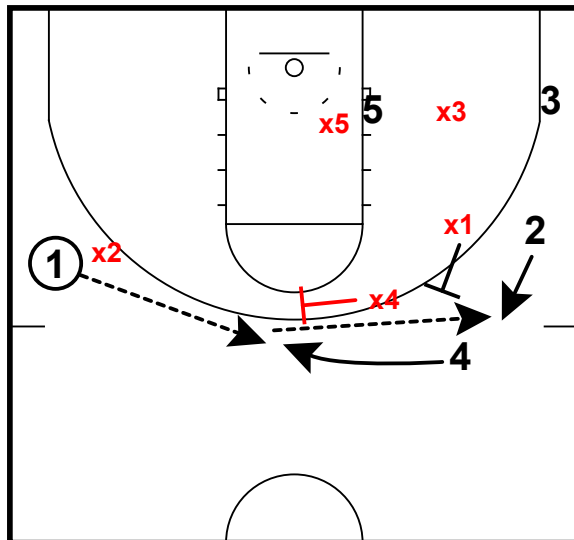

Baylor Defense

Baylor vs TCU

Deny Wing Pass/Switch Exchanges

X4 denies pass to 4
X1 and X2 switch on exchange

Deny Wing Pass/Switch Exchanges

Ball is reversed back to the top to 4
4 passes to 2 then blur cuts

Deny Wing Pass/Switch Exchanges

4 loops to wing after making pass to 2

Deny Wing Pass/Switch Exchanges

X2 fights over ball screen