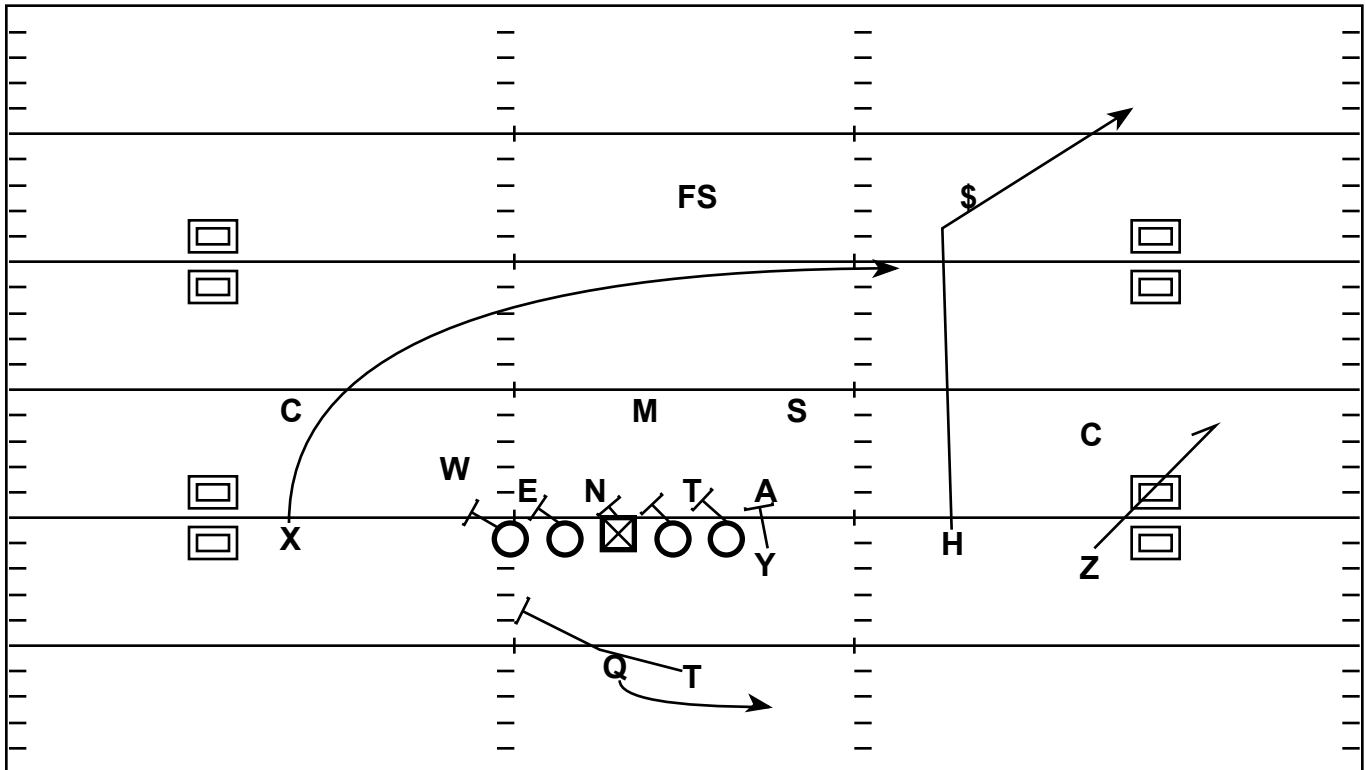

# 3x1 Wing: Play-Action Smash Flood

Quarter	Time	D & D	YD Line	Hash	Score
4th	9:51	2 - 8	33	LM	41 - 14

Strategy: Use Play-Action to sell Bread n' Butter Midzone getting your QB out on the Run with a simple Smash-Flood Read

QB Progression/Read: Fake the Run - Carry Out Naked - Smash Read on Corner to Over Route

X - Over Route

H - Corner Route

Y - Seal the EMLOS

Z - Witch (Hitch w/ Width)

T - Naked Play-Action Mesh

LT - Elephants on a Parade