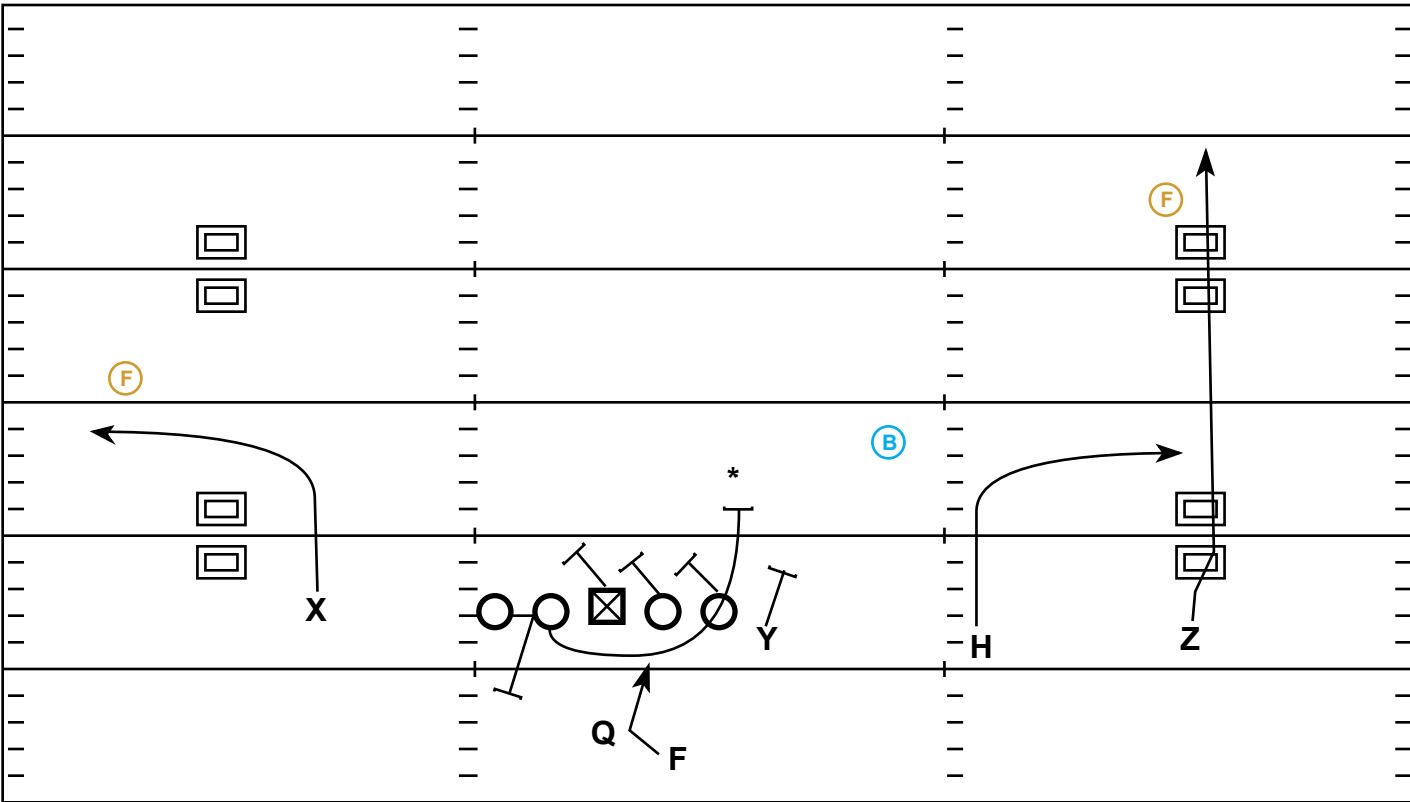

Flat RPO

QB: Pre-Snap- Look at Free Access Speed Out (Possible MOR Vertical)
Post-Snap - Read Apex Defender if he inserts look to throw the Out

X: Speed Out

H: Speed Out

Y: Wham, Block C-Gap Defender

Z: MOR Vertical

F: Power Track, Hug the Wall - Follow the Wrap