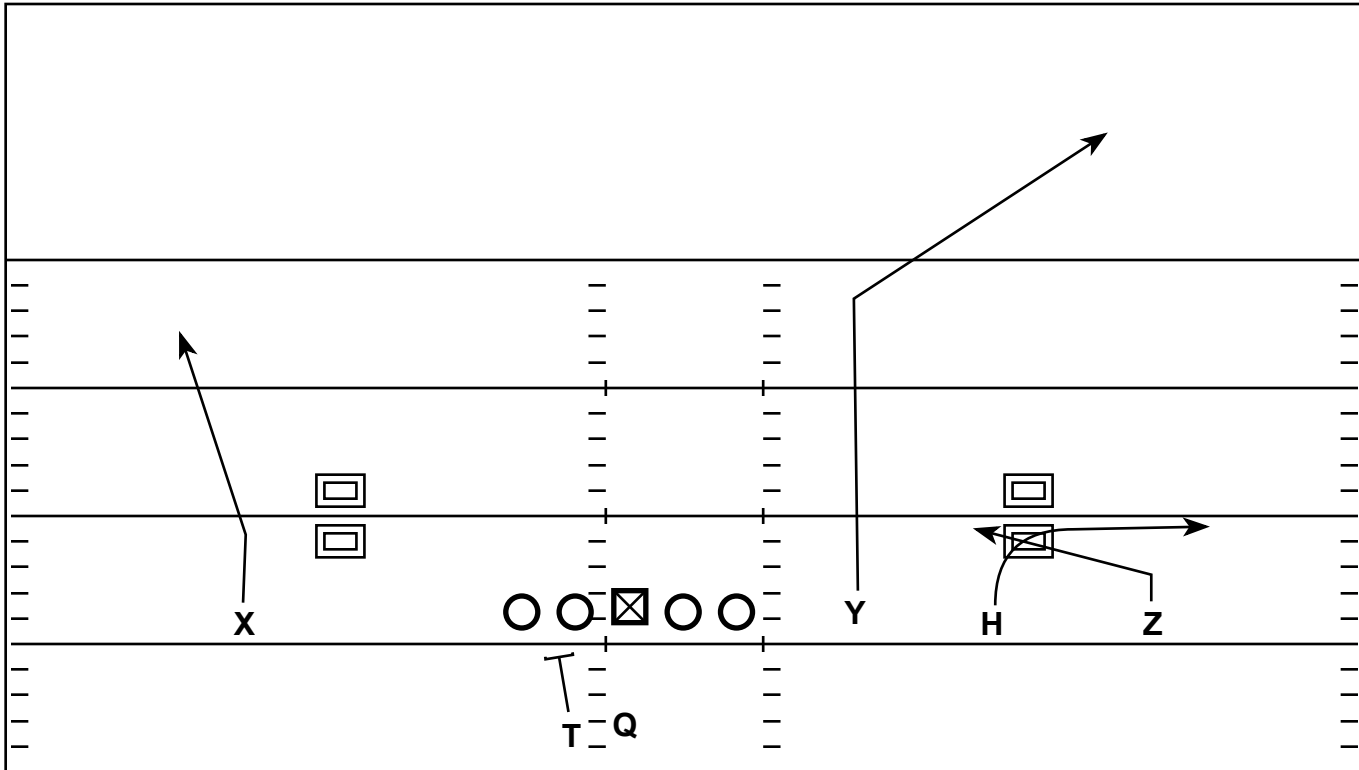

# 3x1 Open: Smash Rub

Arizona Cardinals v. Detroit Lions

Quarter	Time	D & D	YD Line	Hash	Score
1st	:38	2 - 13	13	L	0 - 3

Strategy: Run a Rub Concept as the Low Option for the smash in the redzone to take advantage of man coverage.

QB Progression/Read: If you like the Fade Match-Up take it. If Reading the Smash High-Low the Corner

X: Fade

H: Over Rub

Y: Corner (Break at 10-12 Yards or at Toes of CB)

Z: Under Rub

RB: Pass Protect