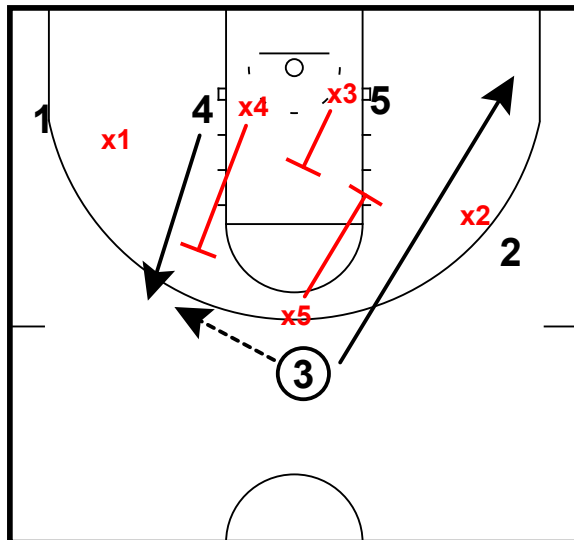

Baylor Defense

Baylor vs TCU

Bump/No Lob/Switch to Ice

X3 bumps big on cross screen and takes away lob
X5 switches on to 3 after setting cross screen

Bump/No Lob/Switch to Ice

Defense loads to the ball

Bump/No Lob/Switch to Ice

Defense loads to ball

Bump/No Lob/Switch to Ice

Ice on side ball screen