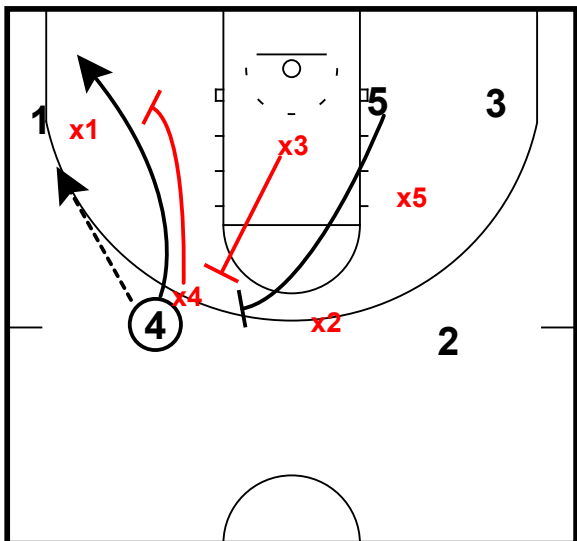

Baylor Defense

Baylor vs TCU

Bump/No Lob/Switch to Ice

X3 bumps big on cross screen and takes away lob
X5 switches on to 3 after setting cross screen

Bump/No Lob/Switch to Ice

Defense loads to the ball

Bump/No Lob/Switch to Ice

Defense loads to ball

Bump/No Lob/Switch to Ice

Ice on side ball screen