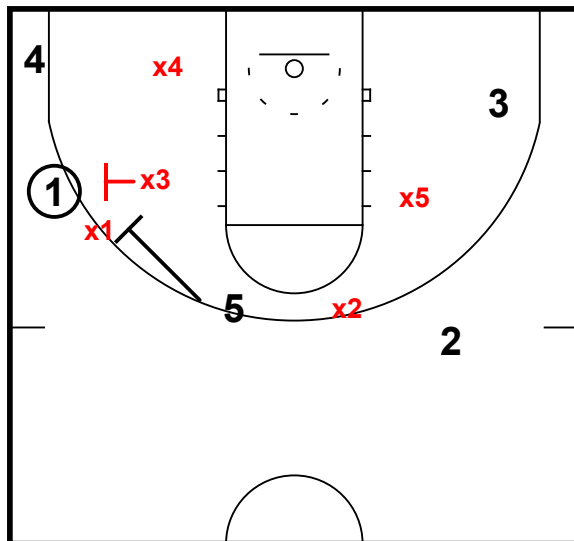

Baylor Defense

Baylor vs TCU

Bump/No Lob/Switch to Ice

X3 bumps big on cross screen and takes away lob
X5 switches on to 3 after setting cross screen

Bump/No Lob/Switch to Ice

Defense loads to the ball

Bump/No Lob/Switch to Ice

Defense loads to ball

Bump/No Lob/Switch to Ice

Ice on side ball screen