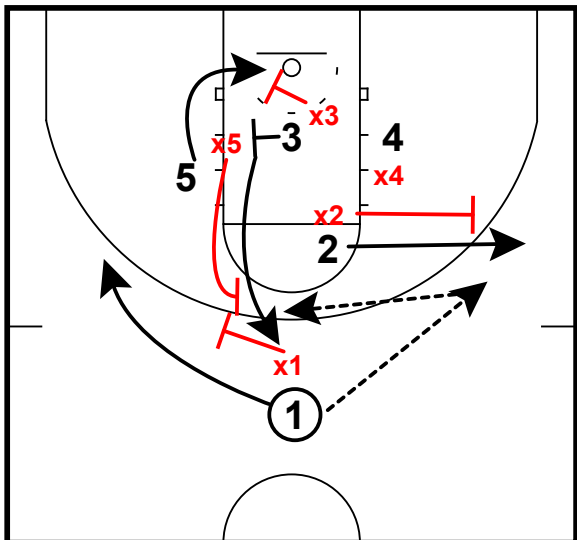

Baylor Defense

Baylor vs TCU

Bump/No Lob/Switch to Ice

X3 bumps big on cross screen and takes away lob
X5 switches on to 3 after setting cross screen

Bump/No Lob/Switch to Ice

Defense loads to the ball

Bump/No Lob/Switch to Ice

Defense loads to ball

Bump/No Lob/Switch to Ice

Ice on side ball screen