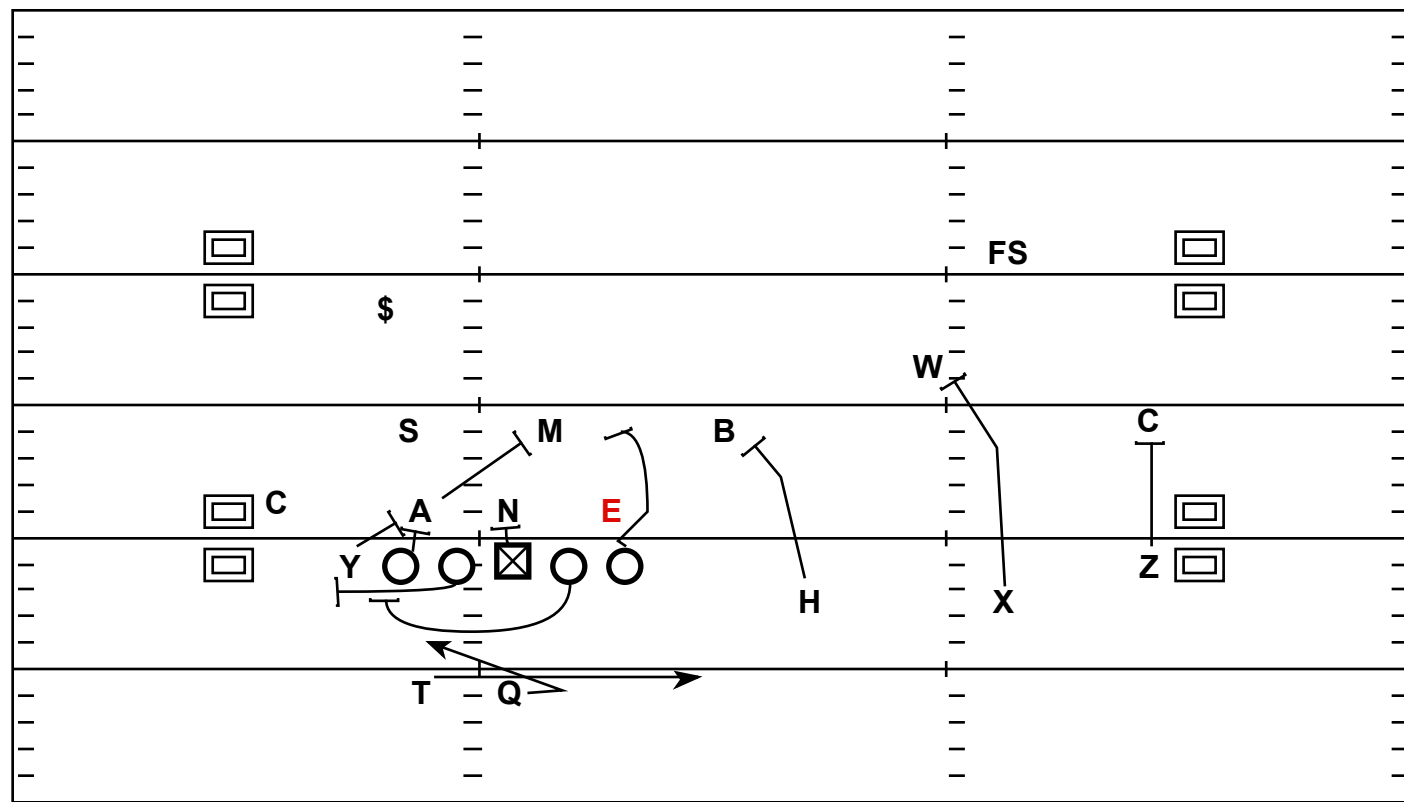

3x1 Nub: Buck Sweep Bash

Quarter	Time	D & D	YD Line	Hash	Score
4th	13:01	1 - 10	35	L	63 - 6

QB Progression/Read: Read Backside EMLOS for the Bash

X - Block Will Linebacker

H - Block Buck Linebacker

Y - Combo Anchor to Mike Linebacker

Z - Block Corner

T - Perimeter Run Scheme, Read Block of #2

LT - Combo Anchor to Mike Linebacker

LG - 1st Puller, Kick-Out D-Gap

C - Drive Reach Nose Tackle

RG - 2nd Puller, Read Pull Sam Linebacker

RT - Jab before releasing to block Mike Linebacker